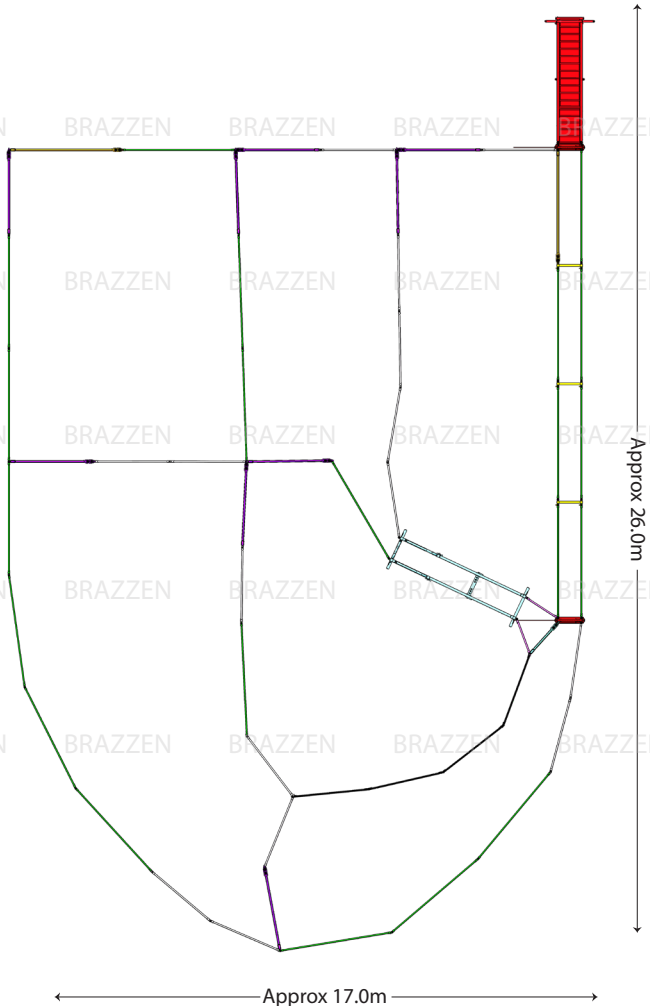

## Yard Plan for 700 Sheep

### KIT INCLUDES

Loading Ramp	■ 1
Adjustable V-Race	■ 1
3 Way Sheep Draft Head	■ 1
Guillotine Gate	■ 2
Sheep Race Bow	■ 3
Sheep Panels 1.0 Blind	■ 2
Draft Gate	■ 1
Sheep Gate 2.0	■ 9
Sheep Panel 2.0	■ 15
Sheep Panel 2.0 Blind	■ 4
Sheep Gate 3.0	■ 2
Sheep Panel 3.0	■ 21