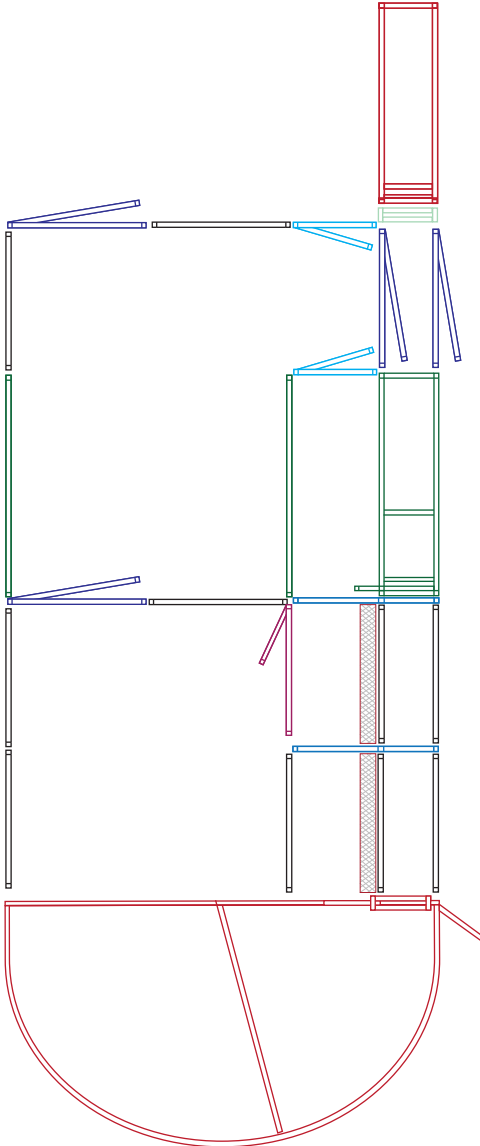

Yard Plan for 30-40 Force

KIT INCLUDES:

Loading Ramp	■	1
Cattle Crush	■	1
Force Yard	■	1
Race Gates	■	1
Cattle Gates 2.1	■	4
Access Gate	■	2
Cattle Panels 2.1	■	9
Cattle Panels 3.3	■	2
Man Panel Gate	■	1
Double Race Bow	■	2
Race Walkway Mesh	■	2