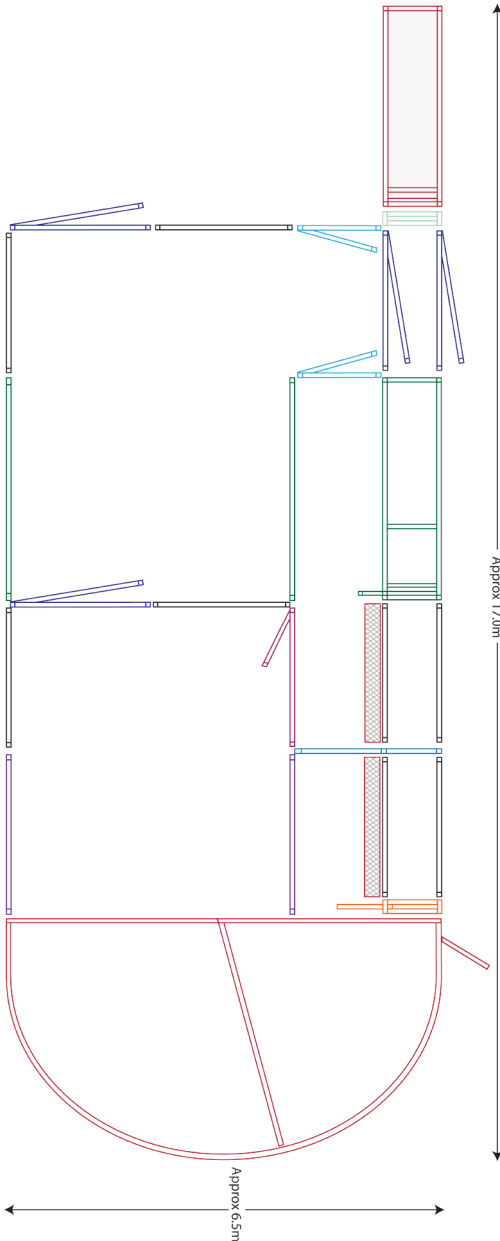

# Yard Plan for 30-40 Force

**KIT INCLUDES:**

Loading Ramp	<span style="color: red;">■</span>	1
Cattle Crush	<span style="color: green;">■</span>	1
Force Yard	<span style="color: red;">■</span>	1
Sliding Gates	<span style="color: orange;">■</span>	1
Race Gates	<span style="color: lightgreen;">■</span>	1
Cattle Gates 2.1	<span style="color: darkblue;">■</span>	4
Access Gate	<span style="color: cyan;">■</span>	2
Cattle Panels 2.1	<span style="color: black;">■</span>	8
Cattle Panels 2.4	<span style="color: purple;">■</span>	2
Cattle Panels 3.3	<span style="color: darkgreen;">■</span>	2
Man Panel Gate	<span style="color: magenta;">■</span>	1
Walkway Race Bow	<span style="color: blue;">■</span>	1
Race Walkway Mesh	<span style="color: red;">■</span>	2