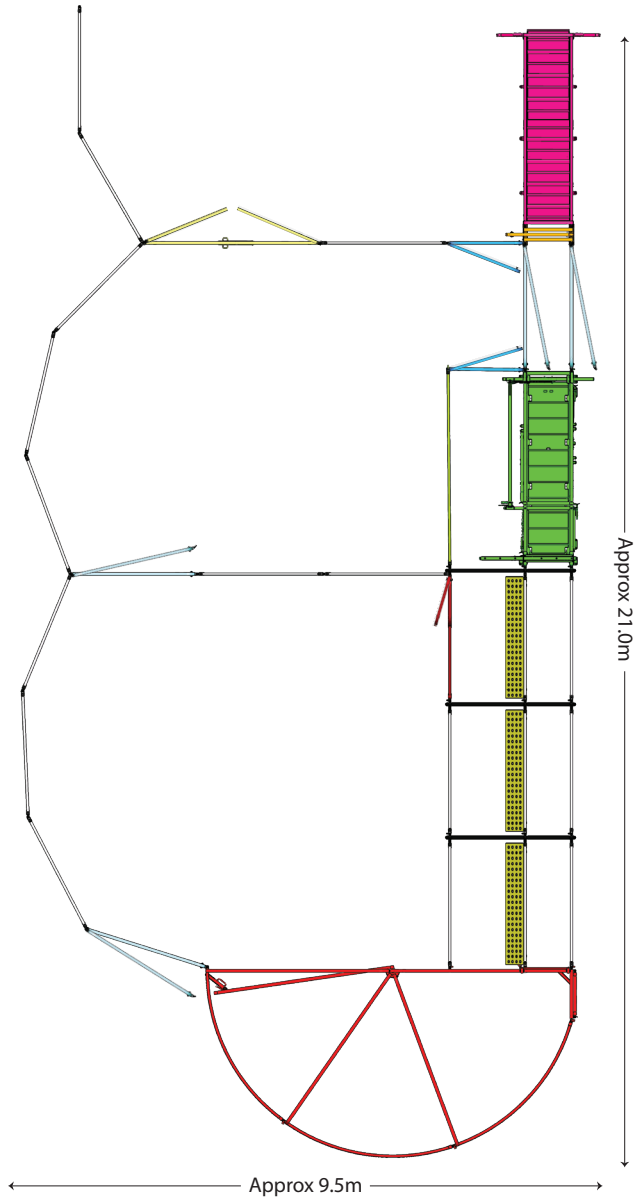

Yard Plan for 70+ Force

KIT INCLUDES

Loading Ramp	■	1
Cattle Crush	■	1
Force Yard	■	1
Sliding Gate	■	1
Standard Gate 2.1	■	4
Access Gate	■	2
Double Gate 3.0	■	1
Standard Panel 2.1	■	19
Standard Panel 3.35	■	1
Man Panel Gate	■	1
Double Cattle Race Bow	■	3
Race Walkway Mesh	■	3