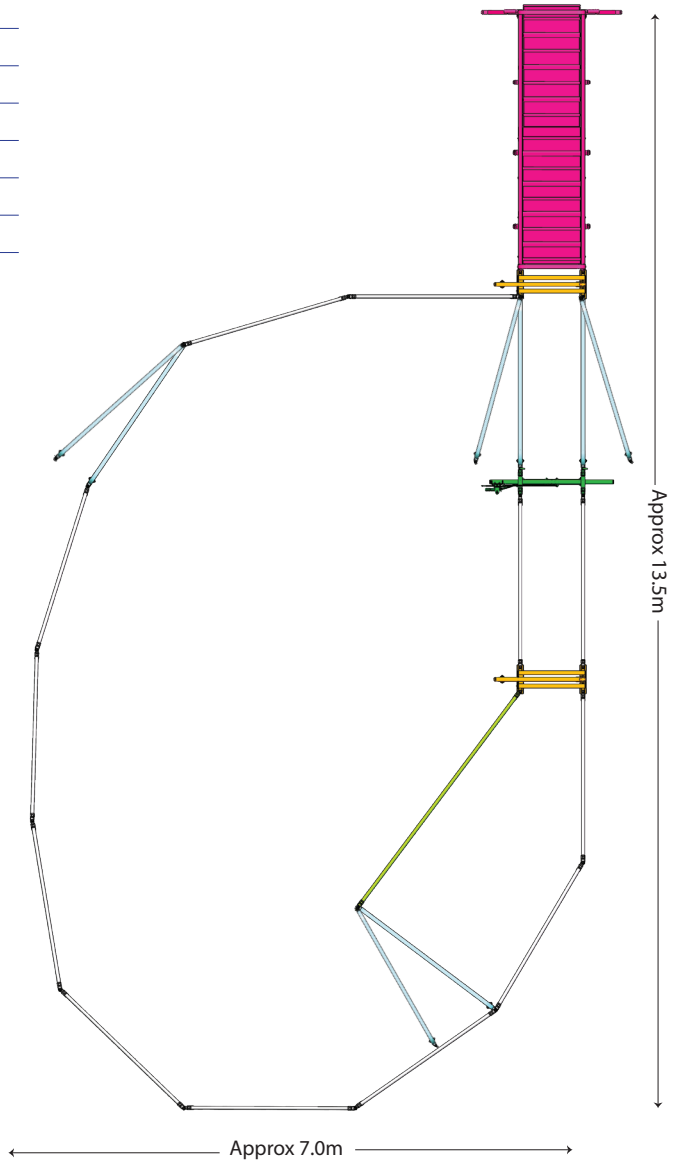

Yard Plan for 10-15 Small Force

KIT INCLUDES:

Head Bale	■	1
Loading Ramp	■	1
Sliding Gate	■	2
Standard Gate	■	4
Cattle Panel 2.1	■	12
Cattle Panel 3.35	■	1

BRAZZEN
RURAL PRODUCTS