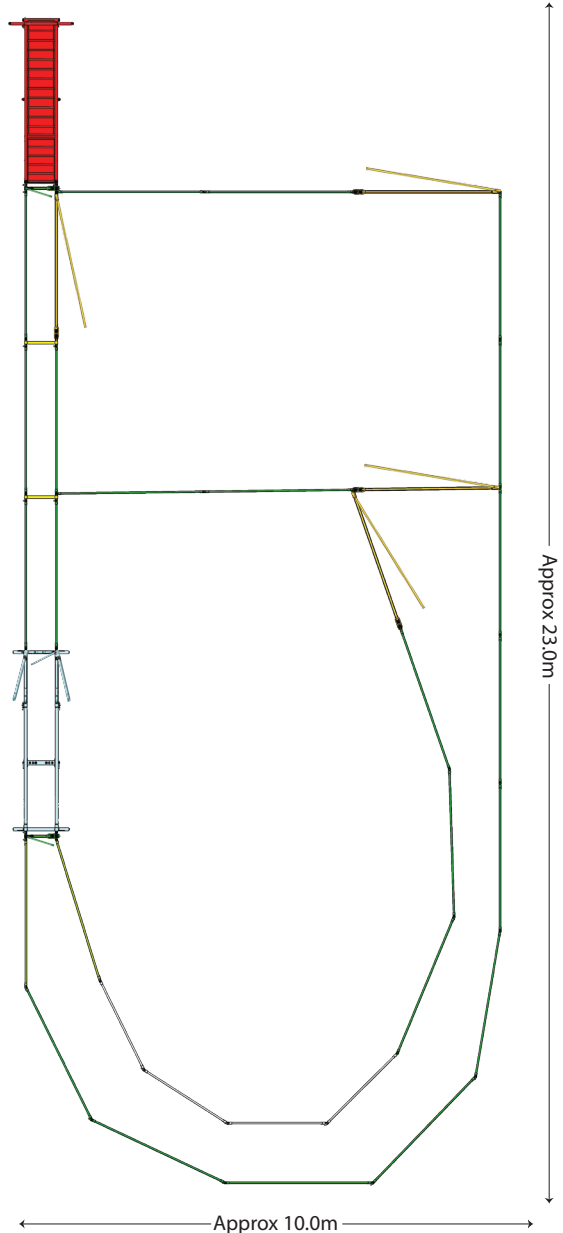

## Yard Plan for 400+ Sheep

### KIT INCLUDES

Sheep Panel 3.0	■ 22
Sheep Panel 2.0	■ 4
Sheep Panel Blind 3.0	■ 2
Sheep Gate 3.0	■ 4
Adjustable V-Race	■ 1
3 Way Sheep Draft Head	■ 1
Loading Ramp	■ 1
Race Bows	■ 2
Race Gate	■ 2

**BRAZZEN**  
RURAL PRODUCTS