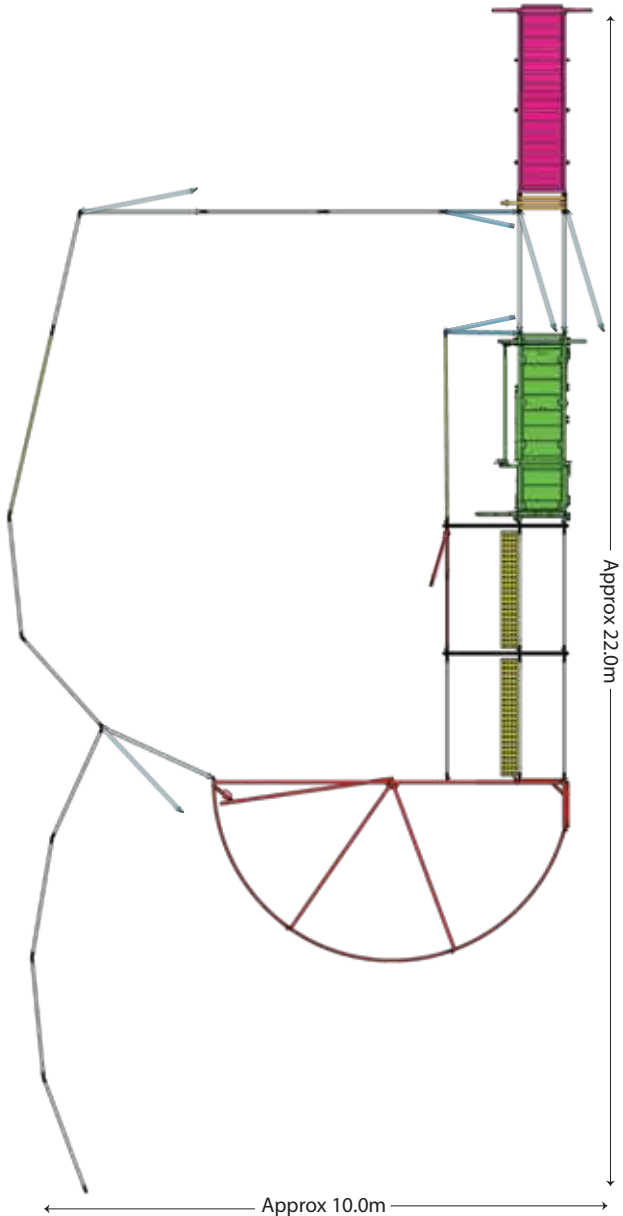

BRAZEN
RURAL PRODUCTS

Yard Plan for 40-50 Force

KIT INCLUDES

Loading Ramp	■ 1
Cattle Crush	■ 1
Force Yard	■ 1
Sliding Gate	■ 1
Standard Gate	■ 4
Access Gate	■ 2
Standard Panel 2.1	■ 14
Standard Panel 3.35	■ 2
Man Panel Gate	■ 1
Double Race Bow	■ 2
Race Walkway Mesh	■ 2

BRAZZEN
RURAL PRODUCTS

BRAZZEN

RURAL PRODUCTS

*Available in Offside Setup

Yard Plan for 50-60 Force

KIT INCLUDES

Loading Ramp	■ 1
Cattle Crush	■ 1
Force Yard	■ 1
Sliding Gate	■ 1
Standard Gate	■ 4
Access Gate	■ 3
Standard Panel 2.1	■ 18
Standard Panel 3.35	■ 2
Man Panel Gate	■ 1
Double Cattle Race Bow	■ 3
Race Walkway Mesh	■ 3

BRAZEN
RURAL PRODUCTS

Yard Plan for 60+ Force

KIT INCLUDES

Loading Ramp	■	1
Cattle Crush	■	1
Force Yard	■	1
Sliding Gate	■	1
Standard Gate 2.1	■	5
Access Gate	■	2
Double Gate 3.0	■	1
Standard Panel 2.1	■	20
Standard Panel 3.35	■	1
Man Panel Gate	■	1
Double Cattle Race Bow	■	4
Race Walkway Mesh	■	4