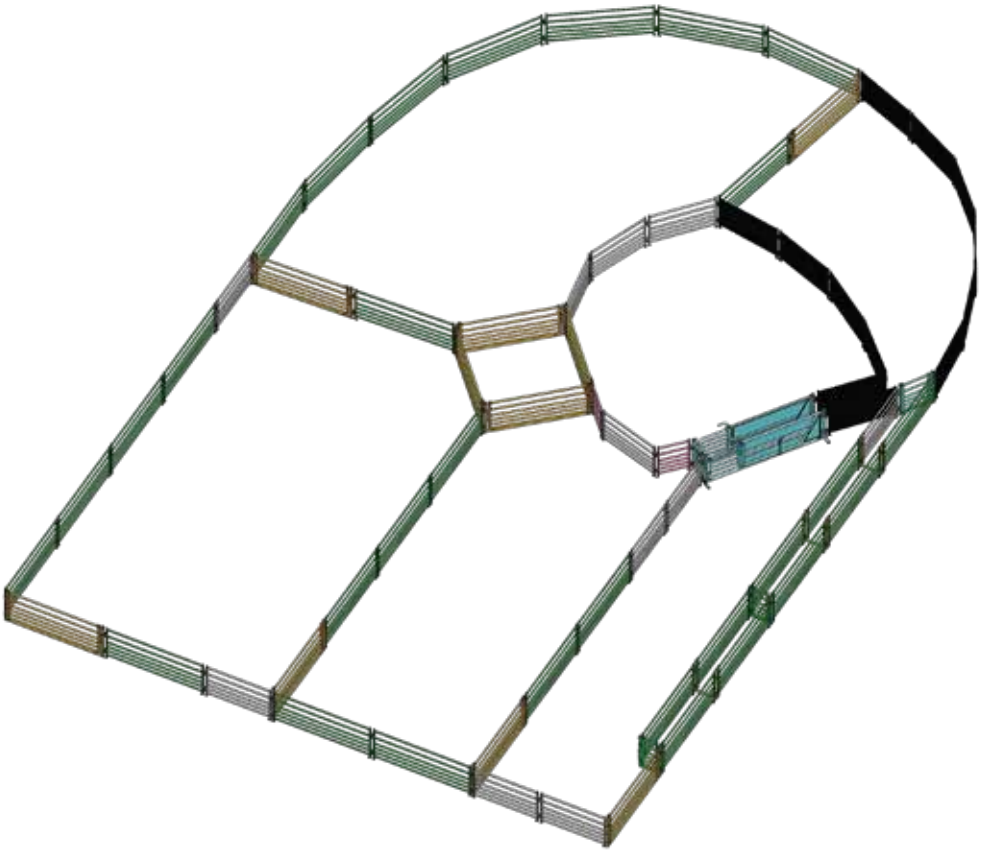

BRAZZEN
RURAL PRODUCTS