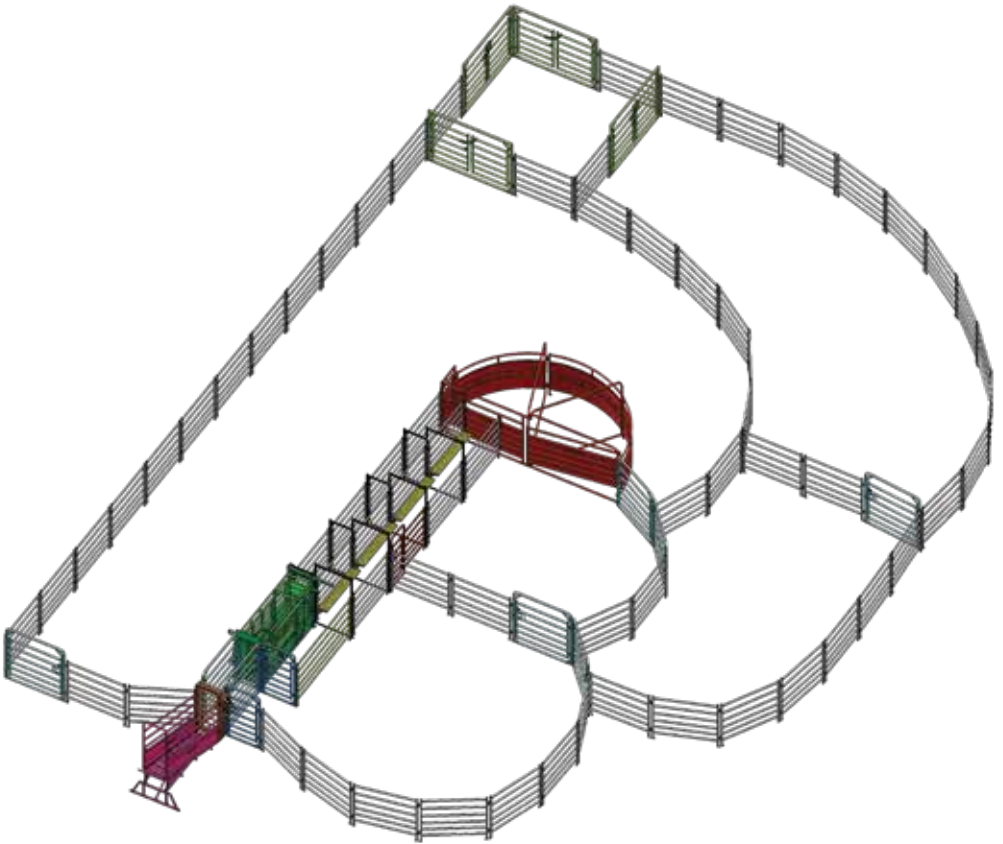

BRAZZEN
RURAL PRODUCTS

BRAZZEN

RURAL PRODUCTS

*Available in Offside Setup

Yard Plan for 200-250 Force

KIT INCLUDES

Loading Ramp	1
Cattle Crush	1
Force Yard	1
Sliding Gate	1
Cattle Gate 2.1	8
Double Cattle Gate 3.0	4
Access Gate	2
Cattle Panel 2.1	68
Cattle Panel 3.35	1
Man Panel Gate	1
Double Cattle Race Bow	4
Race Walkway Mesh	4

BRAZZEN
RURAL PRODUCTS

BRAZZEN

RURAL PRODUCTS

*Available in Offside Setup

Yard Plan for 20-30 Sheep

KIT INCLUDES:

Sheep Panel 3.0 Blind ■ 2

Sheep Panel 3.0 ■ 4