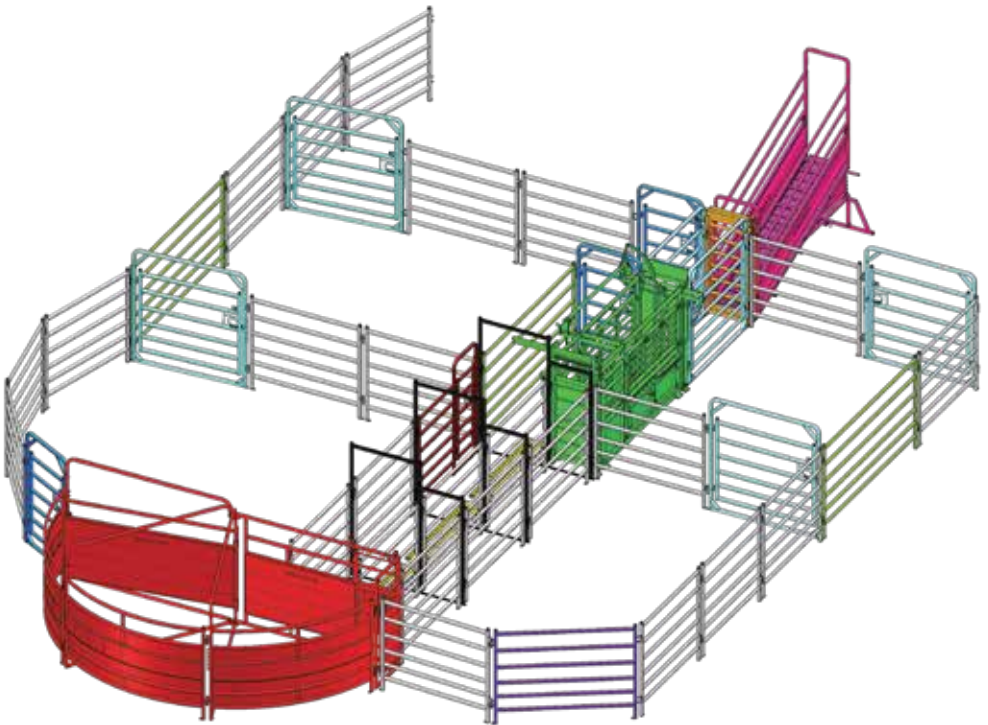

BRAZEN
RURAL PRODUCTS

Yard Plan for 60-80 Head of Cattle

KIT INCLUDES

Loading Ramp	■	1
Cattle Crush	■	1
Sliding Gate	■	2
Standard Gate 2.1	■	7
Standard Panel 2.4	■	4
Race Bow	■	1
Standard Panel 2.1	■	21

BRAZZEN
RURAL PRODUCTS

BRAZZEN

RURAL PRODUCTS

*Available in Offside Setup

Yard Plan for 80+ Force

KIT INCLUDES

Loading Ramp	■	1
Cattle Crush	■	1
Force Yard	■	1
Sliding Gate	■	1
Standard Gate 2.1	■	6
Access Gate	■	3
Standard Panel 2.1	■	25
Standard Panel 2.4	■	1
Standard Panel 3.35	■	3
Standard Man Panel	■	1
Double Race Bow	■	3
Race Walkway Mesh	■	3

BRAZZEN
RURAL PRODUCTS

BRAZZEN

RURAL PRODUCTS

*Available in Offside Setup

Yard Plan for 150+ Curved Race

KIT INCLUDES

Loading Ramp	■	1
Cattle Crush	■	1
Sliding Gate	■	2
Standard Gate 2.1	■	11
Double Gate 3.0	■	1
Access Gate	■	1
Standard Panel 2.1	■	51
Standard Panel 2.4	■	14
Standard Panel 3.35	■	1
Race Bow	■	9

BRAZZEN
RURAL PRODUCTS

BRAZZEN

RURAL PRODUCTS

*Available in Offside Setup

Yard Plan for Wean Yard

KIT INCLUDES

Loading Ramp	■ 1
Cattle Crush	■ 1
Sliding Gate	■ 2
Standard Gate 2.1	■ 12
Double Gate 3.0	■ 1
Access Gate	■ 1
Standard Panel 2.1	■ 51
Standard Panel 2.4	■ 8
Race Bow	■ 3