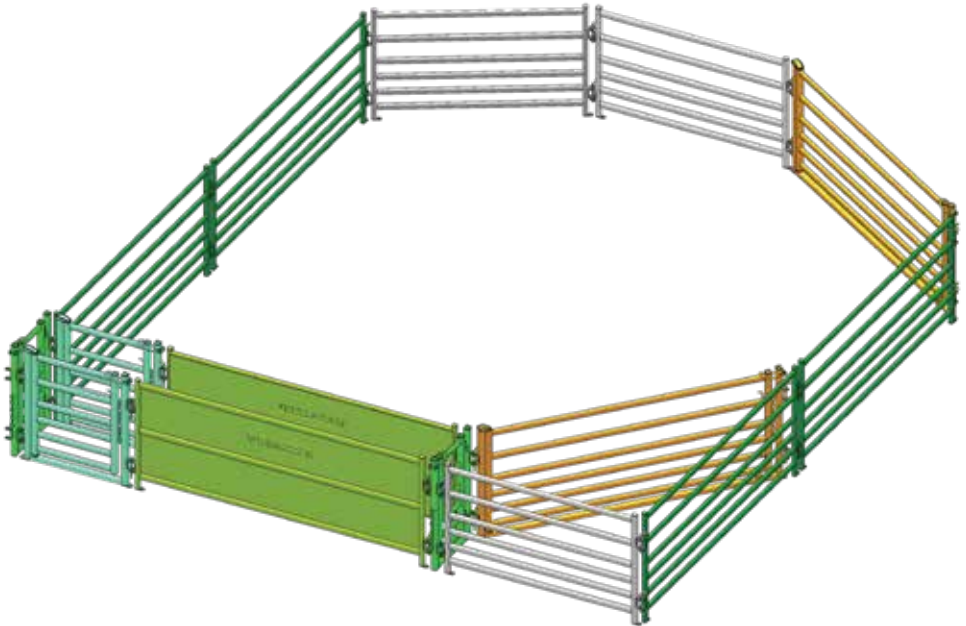

BRAZZEN
RURAL PRODUCTS

BRAZZEN

RURAL PRODUCTS

*Available in Offside Setup

Yard Plan for 20-30 Sheep

KIT INCLUDES:

Sheep Panel 3.0 Blind ■ 2

Sheep Panel 3.0 ■ 4

Sheep Panel 2.0 ■ 3

Sheep Gate 3.0 ■ 2

Draft Gate ■ 2

Race End Gate ■ 2

BRAZZEN
RURAL PRODUCTS

BRAZZEN

RURAL PRODUCTS

*Available in Offside Setup

Yard Plan for 60+ Sheep

KIT INCLUDES:

Sheep Panel 3.0 ■ 7

Sheep Gate 3.0 ■ 4

Adjustable V-Race ■ 1

3 Way Sheep Draft Head ■ 1

Guillotine Gate ■ 1

BRAZZEN
RURAL PRODUCTS

Yard Plan for 200+ Sheep

KIT INCLUDES:

Loading Ramp	■	1
Adjustable V-Race	■	1
3 Way Sheep Draft Head	■	1
Guillotine Gate	■	1
Sheep Gate 2.0	■	5
Sheep Panel 2.0	■	3
Sheep Panel 2.0 Blind	■	2
Sheep Panel 3.0	■	9
Sheep Panel 3.0 Blind	■	4