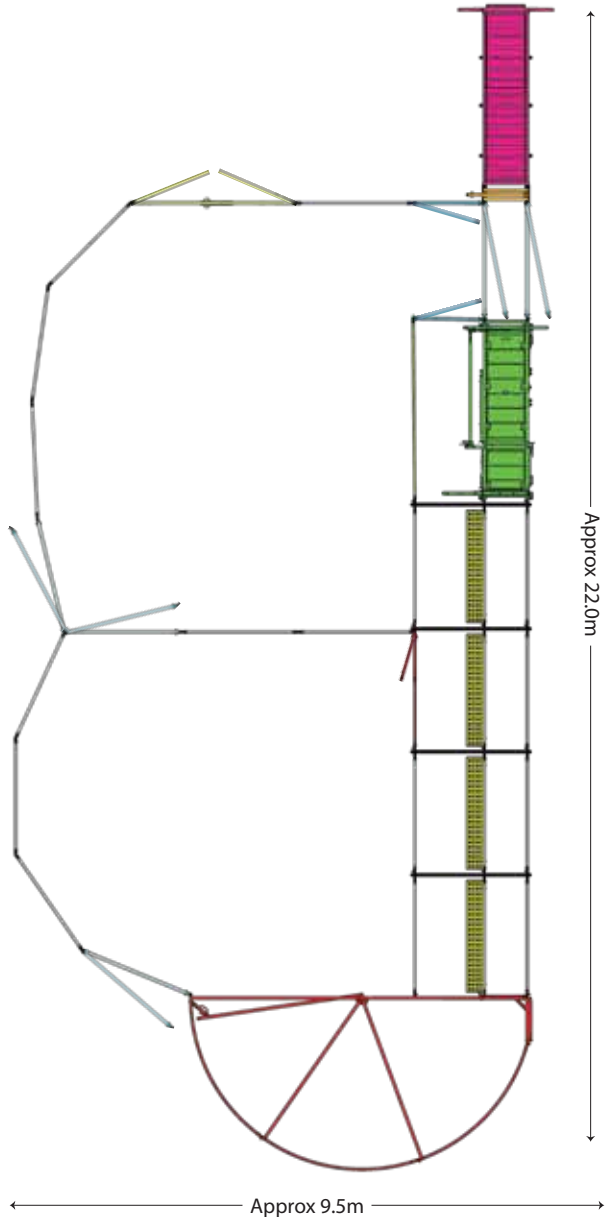

BRAZZEN
RURAL PRODUCTS

BRAZZEN

RURAL PRODUCTS

*Available in Offside Setup

Yard Plan for 50-60 Force

KIT INCLUDES

Loading Ramp	■ 1
Cattle Crush	■ 1
Force Yard	■ 1
Sliding Gate	■ 1
Standard Gate	■ 4
Access Gate	■ 3
Standard Panel 2.1	■ 18
Standard Panel 3.35	■ 2
Man Panel Gate	■ 1
Double Cattle Race Bow	■ 3
Race Walkway Mesh	■ 3

BRAZEN
RURAL PRODUCTS

Yard Plan for 60+ Force

KIT INCLUDES

Loading Ramp	■	1
Cattle Crush	■	1
Force Yard	■	1
Sliding Gate	■	1
Standard Gate 2.1	■	5
Access Gate	■	2
Double Gate 3.0	■	1
Standard Panel 2.1	■	20
Standard Panel 3.35	■	1
Man Panel Gate	■	1
Double Cattle Race Bow	■	4
Race Walkway Mesh	■	4

BRAZZEN
RURAL PRODUCTS

Yard Plan for 70+ Force

KIT INCLUDES

Loading Ramp	■	1
Cattle Crush	■	1
Force Yard	■	1
Sliding Gate	■	1
Standard Gate 2.1	■	4
Access Gate	■	2
Double Gate 3.0	■	1
Standard Panel 2.1	■	19
Standard Panel 3.35	■	1
Man Panel Gate	■	1
Double Cattle Race Bow	■	3
Race Walkway Mesh	■	3