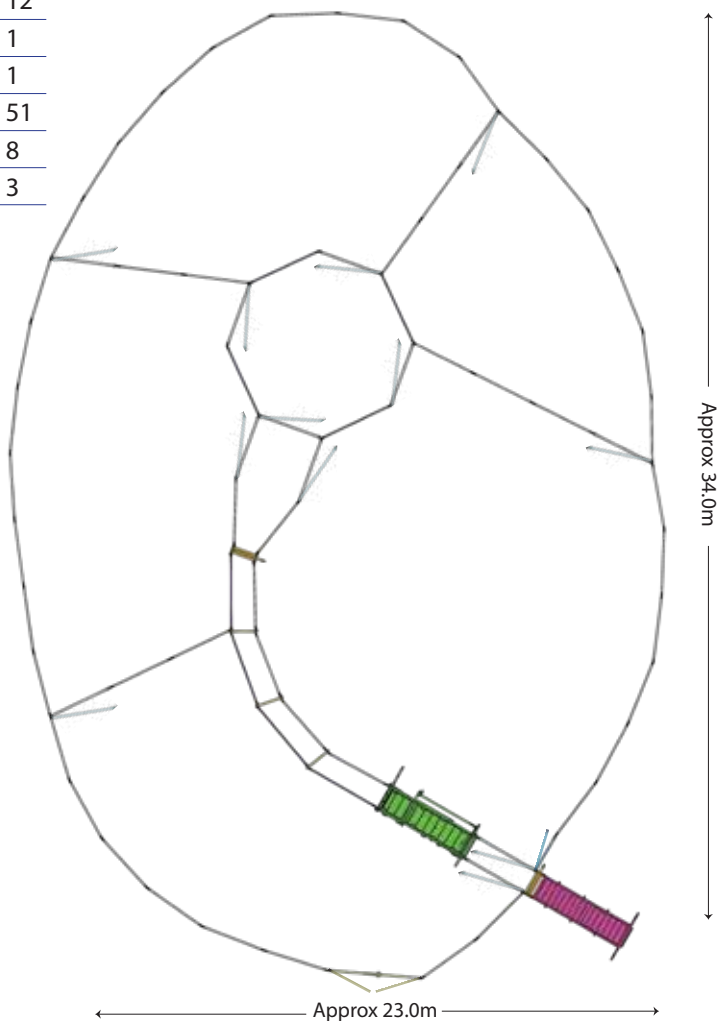

BRAZZEN
RURAL PRODUCTS

BRAZZEN

RURAL PRODUCTS

*Available in Offside Setup

Yard Plan for Wean Yard

KIT INCLUDES

Loading Ramp	■ 1
Cattle Crush	■ 1
Sliding Gate	■ 2
Standard Gate 2.1	■ 12
Double Gate 3.0	■ 1
Access Gate	■ 1
Standard Panel 2.1	■ 51
Standard Panel 2.4	■ 8
Race Bow	■ 3