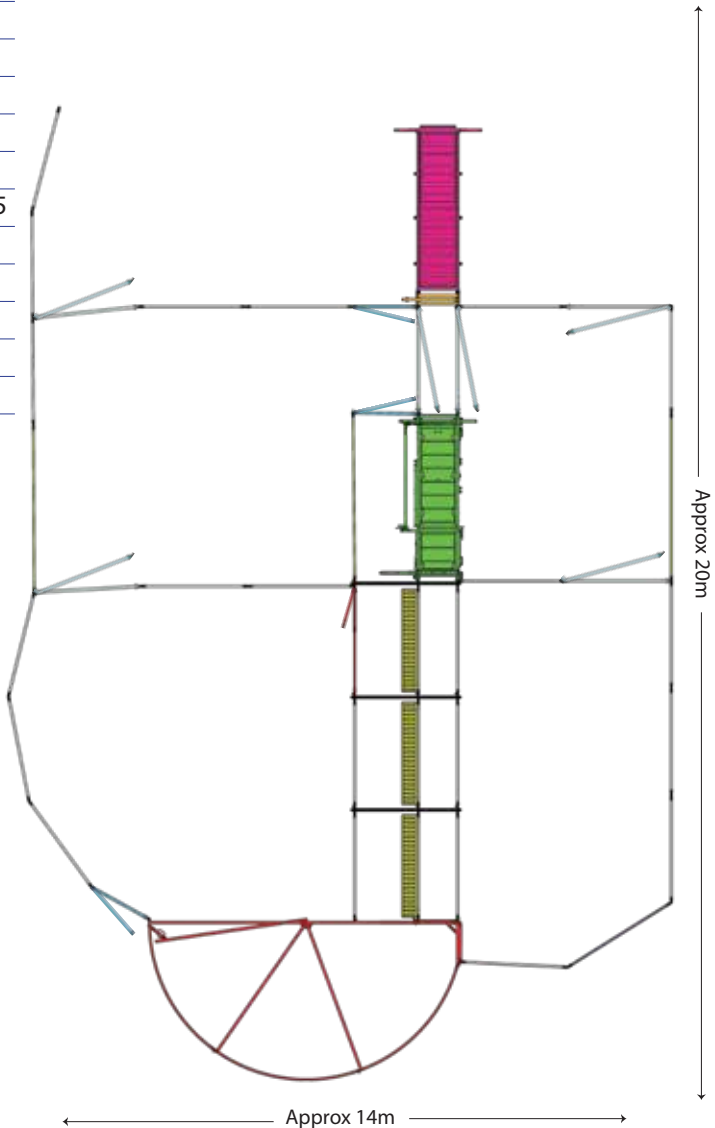

BRAZEN
RURAL PRODUCTS

Yard Plan for 60-80 Head of Cattle

KIT INCLUDES

Loading Ramp	■	1
Cattle Crush	■	1
Sliding Gate	■	2
Standard Gate 2.1	■	7
Standard Panel 2.4	■	4
Race Bow	■	1
Standard Panel 2.1	■	21

BRAZZEN
RURAL PRODUCTS

BRAZZEN

RURAL PRODUCTS

*Available in Offside Setup

Yard Plan for 80+ Force

KIT INCLUDES

Loading Ramp	■	1
Cattle Crush	■	1
Force Yard	■	1
Sliding Gate	■	1
Standard Gate 2.1	■	6
Access Gate	■	3
Standard Panel 2.1	■	25
Standard Panel 2.4	■	1
Standard Panel 3.35	■	3
Standard Man Panel	■	1
Double Race Bow	■	3
Race Walkway Mesh	■	3

BRAZZEN
RURAL PRODUCTS

BRAZZEN

RURAL PRODUCTS

*Available in Offside Setup

Yard Plan for 150+ Curved Race

KIT INCLUDES

Loading Ramp	■	1
Cattle Crush	■	1
Sliding Gate	■	2
Standard Gate 2.1	■	11
Double Gate 3.0	■	1
Access Gate	■	1
Standard Panel 2.1	■	51
Standard Panel 2.4	■	14
Standard Panel 3.35	■	1
Race Bow	■	9