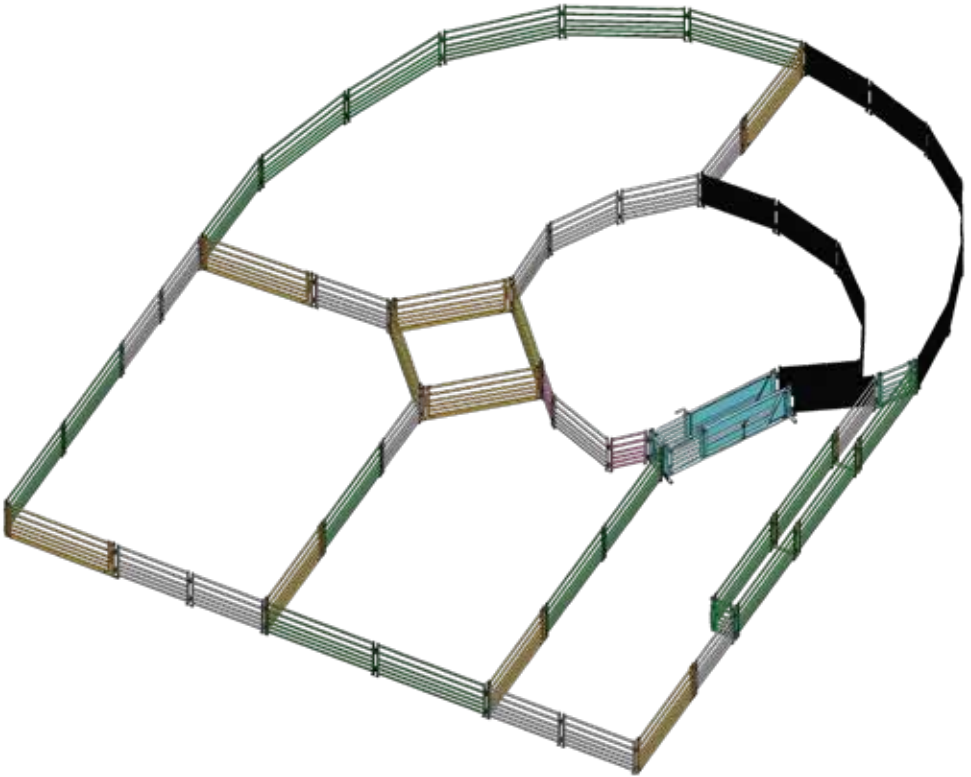

BRAZZEN
RURAL PRODUCTS

Yard Plan for 800+ Sheep

KIT INCLUDES

Adjustable V-Race	1
3 Way Sheep Draft Head	1
Sheep Race Gate	1
Sheep Draft Gate	1
Sheep Race Bow	2
Sheep Panel 1.0	2
Sheep Panel 2.0	15
Sheep Panel 2.0 Blind	12
Sheep Gate 3.0	10
Sheep Panel 3.0	18

BRAZZEN
RURAL PRODUCTS

Yard Plan for 1000 Sheep

KIT INCLUDES

Adjustable V-Race	1
3 Way Sheep Draft Head	1
Sheep Race Gate	2
Sheep Draft Gate	1
Sheep Race Bow	3
Sheep Panels 1.0	2
Sheep Panel 2.0	11
Sheep Panel 2.0 Blind	12
Sheep Gate 3.0	10
Sheep Panel 3.0	30