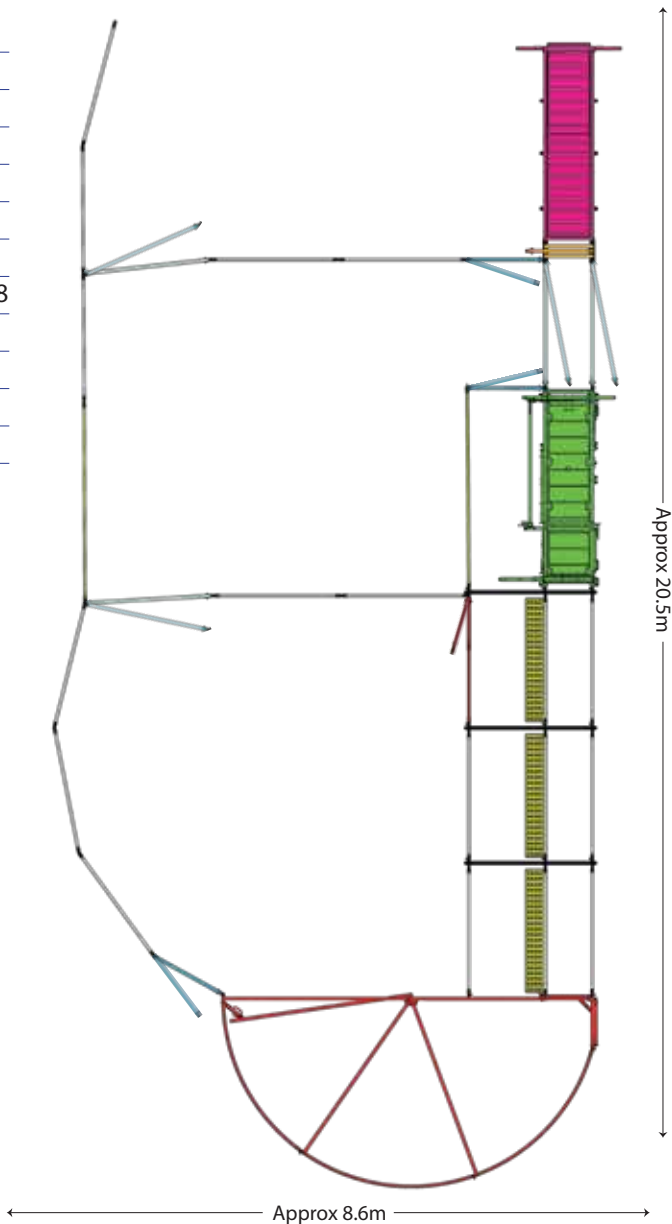

BRAZEN
RURAL PRODUCTS

Yard Plan for 40-50 Force

KIT INCLUDES

Loading Ramp	■ 1
Cattle Crush	■ 1
Force Yard	■ 1
Sliding Gate	■ 1
Standard Gate	■ 4
Access Gate	■ 2
Standard Panel 2.1	■ 14
Standard Panel 3.35	■ 2
Man Panel Gate	■ 1
Double Race Bow	■ 2
Race Walkway Mesh	■ 2

BRAZZEN
RURAL PRODUCTS

BRAZZEN

RURAL PRODUCTS

*Available in Offside Setup

Yard Plan for 50-60 Force

KIT INCLUDES

Loading Ramp	■ 1
Cattle Crush	■ 1
Force Yard	■ 1
Sliding Gate	■ 1
Standard Gate	■ 4
Access Gate	■ 3
Standard Panel 2.1	■ 18
Standard Panel 3.35	■ 2
Man Panel Gate	■ 1
Double Cattle Race Bow	■ 3
Race Walkway Mesh	■ 3

BRAZEN
RURAL PRODUCTS

Yard Plan for 60+ Force

KIT INCLUDES

Loading Ramp	■	1
Cattle Crush	■	1
Force Yard	■	1
Sliding Gate	■	1
Standard Gate 2.1	■	5
Access Gate	■	2
Double Gate 3.0	■	1
Standard Panel 2.1	■	20
Standard Panel 3.35	■	1
Man Panel Gate	■	1
Double Cattle Race Bow	■	4
Race Walkway Mesh	■	4