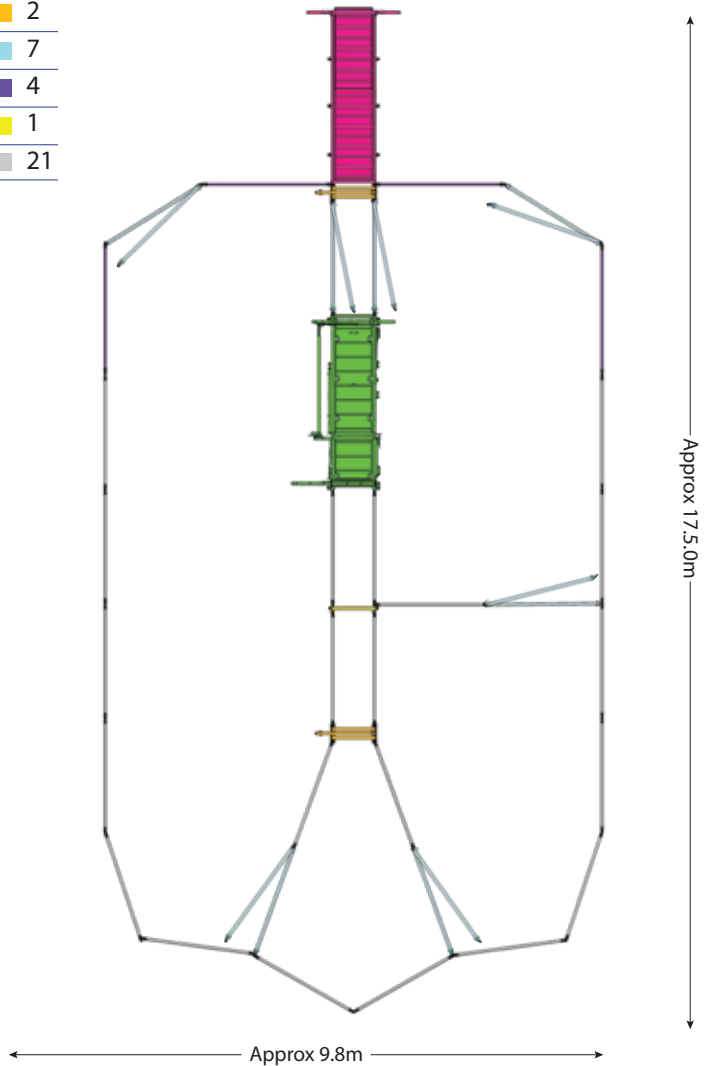

BRAZEN
RURAL PRODUCTS

Yard Plan for 60-80 Head of Cattle

KIT INCLUDES

Loading Ramp	■	1
Cattle Crush	■	1
Sliding Gate	■	2
Standard Gate 2.1	■	7
Standard Panel 2.4	■	4
Race Bow	■	1
Standard Panel 2.1	■	21

BRAZZEN
RURAL PRODUCTS