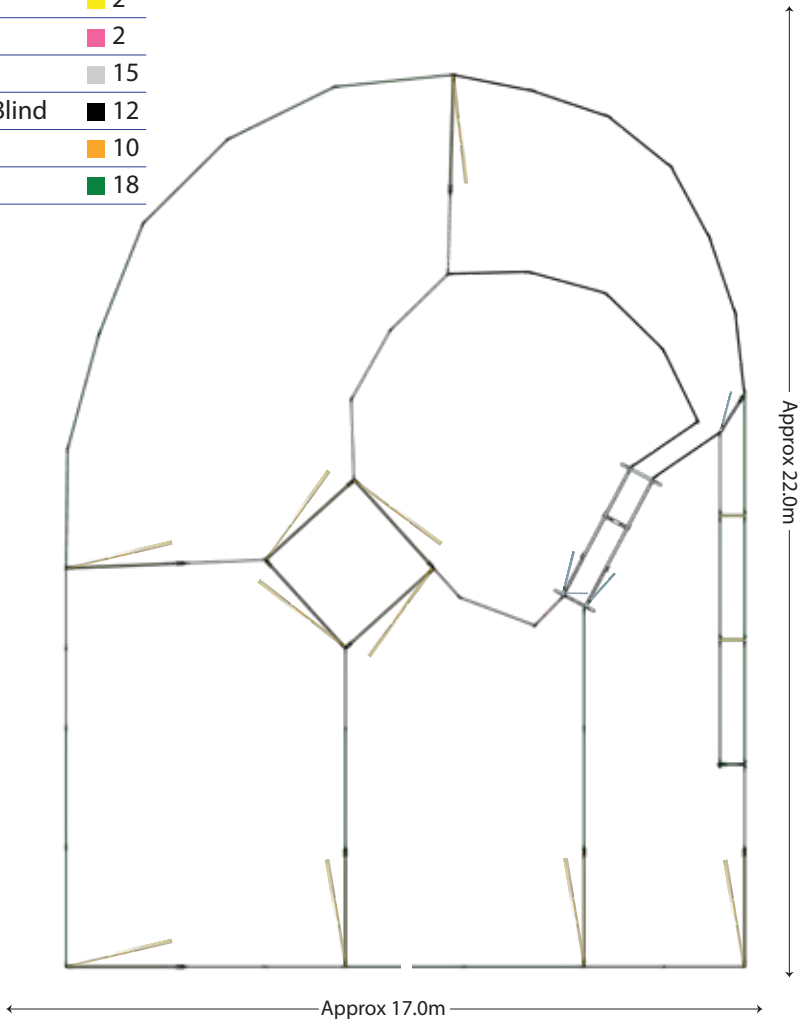

BRAZZEN
RURAL PRODUCTS

Yard Plan for 800+ Sheep

KIT INCLUDES

Adjustable V-Race	1
3 Way Sheep Draft Head	1
Sheep Race Gate	1
Sheep Draft Gate	1
Sheep Race Bow	2
Sheep Panel 1.0	2
Sheep Panel 2.0	15
Sheep Panel 2.0 Blind	12
Sheep Gate 3.0	10
Sheep Panel 3.0	18

BRAZZEN
RURAL PRODUCTS

Yard Plan for 1000 Sheep

KIT INCLUDES

Adjustable V-Race	1
3 Way Sheep Draft Head	1
Sheep Race Gate	2
Sheep Draft Gate	1
Sheep Race Bow	3
Sheep Panels 1.0	2
Sheep Panel 2.0	11
Sheep Panel 2.0 Blind	12
Sheep Gate 3.0	10
Sheep Panel 3.0	30