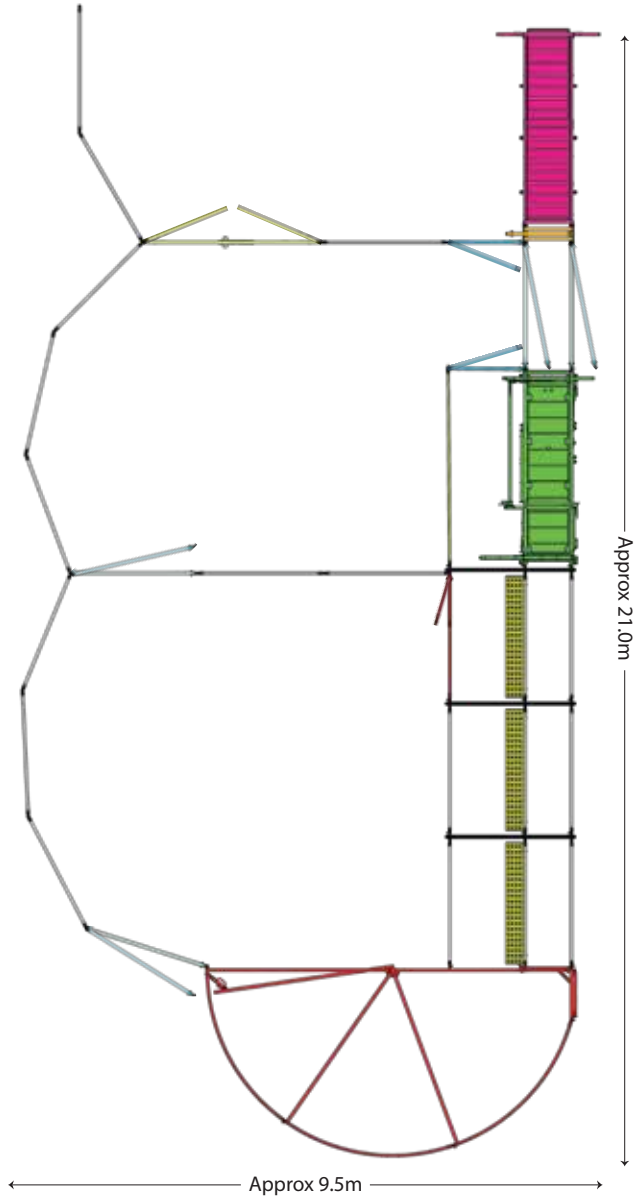

BRAZEN
RURAL PRODUCTS

Yard Plan for 60+ Force

KIT INCLUDES

Loading Ramp	■	1
Cattle Crush	■	1
Force Yard	■	1
Sliding Gate	■	1
Standard Gate 2.1	■	5
Access Gate	■	2
Double Gate 3.0	■	1
Standard Panel 2.1	■	20
Standard Panel 3.35	■	1
Man Panel Gate	■	1
Double Cattle Race Bow	■	4
Race Walkway Mesh	■	4

BRAZZEN
RURAL PRODUCTS

Yard Plan for 70+ Force

KIT INCLUDES

Loading Ramp	■	1
Cattle Crush	■	1
Force Yard	■	1
Sliding Gate	■	1
Standard Gate 2.1	■	4
Access Gate	■	2
Double Gate 3.0	■	1
Standard Panel 2.1	■	19
Standard Panel 3.35	■	1
Man Panel Gate	■	1
Double Cattle Race Bow	■	3
Race Walkway Mesh	■	3

BRAZEN
RURAL PRODUCTS

BRAZZEN

RURAL PRODUCTS

*Available in Offside Setup

Yard Plan for 70+ Worker Force Yard

KIT INCLUDES

Loading Ramp	■	1
Cattle Crush	■	1
Force Yard	■	1
Sliding Gate	■	1
Standard Gate 2.1	■	6
Access Gate	■	2
Cattle Panel 1.25	■	1
Standard Panel 2.1	■	25
Standard Panel 3.35	■	1
Man Panel Gate	■	1
Double Cattle Race Bow	■	3
Race Walkway Mesh	■	4

BRAZEN
RURAL PRODUCTS

Yard Plan for 60-80 Head of Cattle

KIT INCLUDES

Loading Ramp	■	1
Cattle Crush	■	1
Sliding Gate	■	2
Standard Gate 2.1	■	7
Standard Panel 2.4	■	4
Race Bow	■	1
Standard Panel 2.1	■	21

BRAZZEN
RURAL PRODUCTS