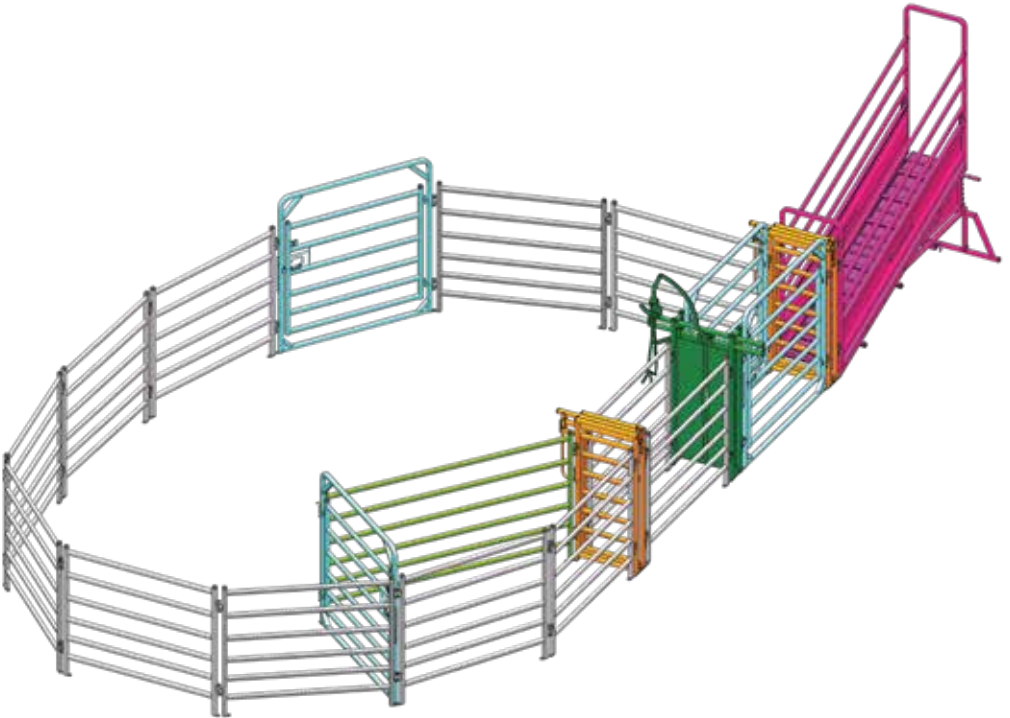

BE BRAZEN BUY BRAZEN

Yard Plan for 10+

KIT INCLUDES:

Sliding Gate	■	2
Standard Gate	■	3
Head Bale	■	1
Budget Panel	■	12

BRAZZEN
RURAL PRODUCTS

Yard Plan for 10-15 Small Force

KIT INCLUDES:

Head Bale	■	1
Loading Ramp	■	1
Sliding Gate	■	2
Standard Gate	■	4
Cattle Panel 2.1	■	12
Cattle Panel 3.35	■	1

BRAZZEN
RURAL PRODUCTS

BRAZZEN

RURAL PRODUCTS

*Available in Offside Setup

Yard Plan for 20-30 Force

KIT INCLUDES

Loading Ramp ■ 1

Cattle Crush ■ 1

Force Yard ■ 1

Sliding Gate ■ 1

Standard Gate ■ 3

Access Gate ■ 1

Standard Panel ■ 5

Cattle Panel 3.35 ■ 1

BRAZZEN
RURAL PRODUCTS

Yard Plan for 30-40 Force