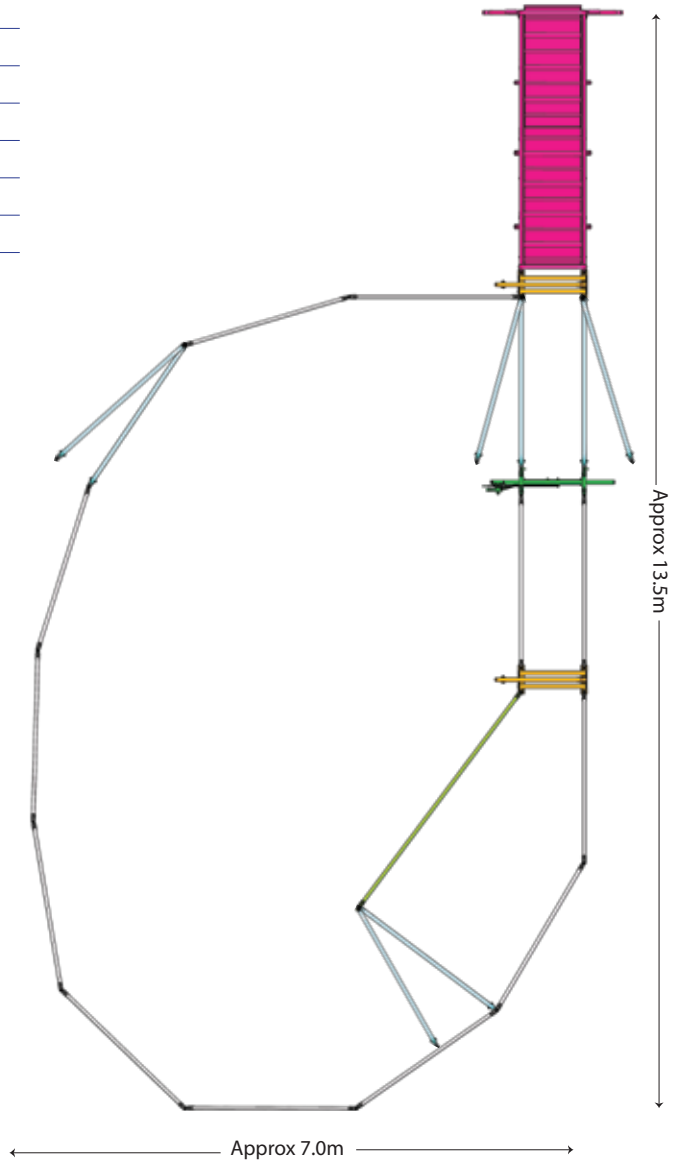

BE BRAZEN BUY BRAZEN

Yard Plan for 10+

KIT INCLUDES:

Sliding Gate	■	2
Standard Gate	■	3
Head Bale	■	1
Budget Panel	■	12

BRAZZEN
RURAL PRODUCTS

Yard Plan for 10-15 Small Force

KIT INCLUDES:

Head Bale	■	1
Loading Ramp	■	1
Sliding Gate	■	2
Standard Gate	■	4
Cattle Panel 2.1	■	12
Cattle Panel 3.35	■	1

BRAZZEN
RURAL PRODUCTS

BRAZZEN

RURAL PRODUCTS

*Available in Offside Setup

Yard Plan for 20-30 Force

KIT INCLUDES

Loading Ramp ■ 1

Cattle Crush ■ 1