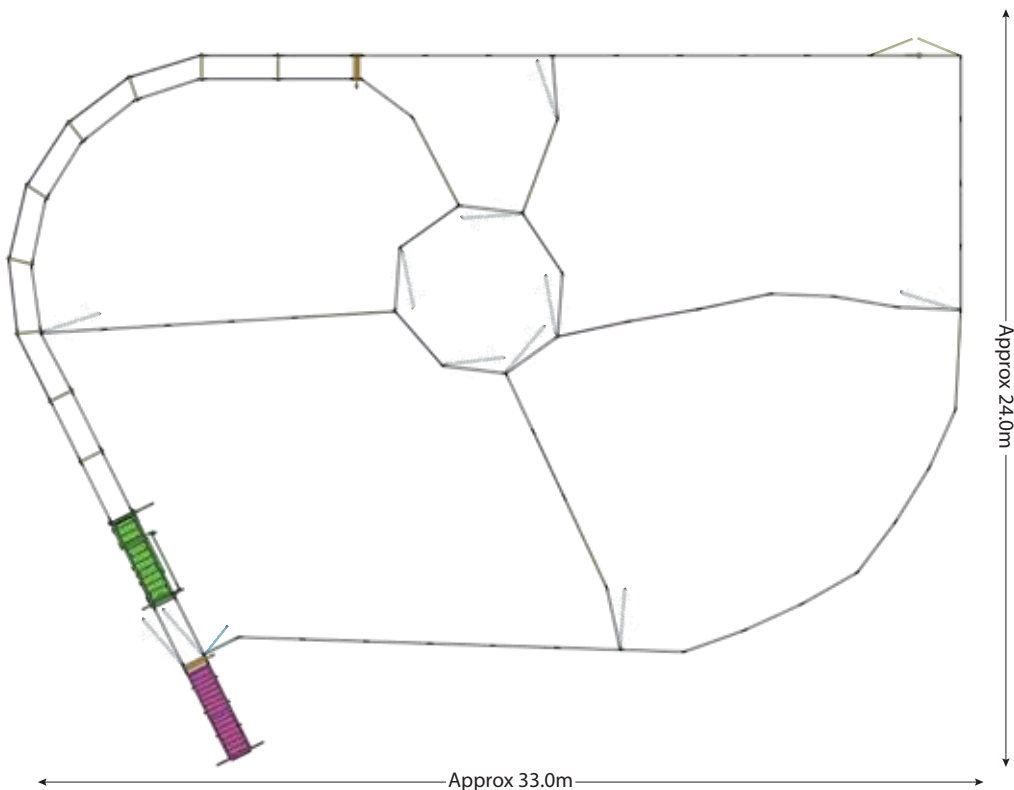

BRAZZEN
RURAL PRODUCTS

BRAZZEN

RURAL PRODUCTS

*Available in Offside Setup

Yard Plan for 150+ Curved Race

KIT INCLUDES

Loading Ramp	■	1
Cattle Crush	■	1
Sliding Gate	■	2
Standard Gate 2.1	■	11
Double Gate 3.0	■	1
Access Gate	■	1
Standard Panel 2.1	■	51
Standard Panel 2.4	■	14
Standard Panel 3.35	■	1
Race Bow	■	9