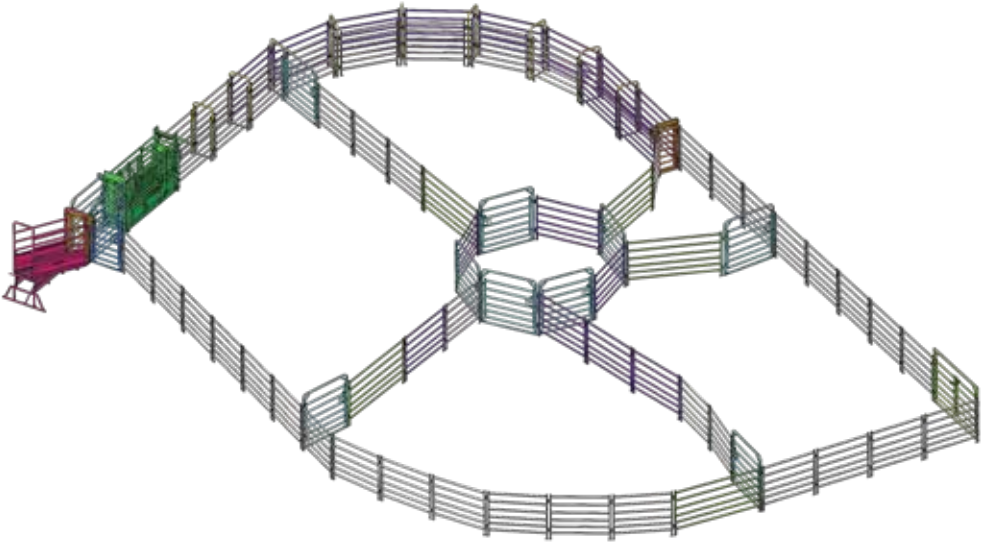

BRAZZEN
RURAL PRODUCTS

BRAZZEN

RURAL PRODUCTS

*Available in Offside Setup

Yard Plan for 150+ Curved Race

KIT INCLUDES

Loading Ramp	■	1
Cattle Crush	■	1
Sliding Gate	■	2
Standard Gate 2.1	■	11
Double Gate 3.0	■	1
Access Gate	■	1
Standard Panel 2.1	■	51
Standard Panel 2.4	■	14
Standard Panel 3.35	■	1
Race Bow	■	9

BRAZZEN
RURAL PRODUCTS

BRAZZEN

RURAL PRODUCTS

*Available in Offside Setup

Yard Plan for Wean Yard

KIT INCLUDES

Loading Ramp	■ 1
Cattle Crush	■ 1
Sliding Gate	■ 2
Standard Gate 2.1	■ 12
Double Gate 3.0	■ 1
Access Gate	■ 1
Standard Panel 2.1	■ 51
Standard Panel 2.4	■ 8
Race Bow	■ 3