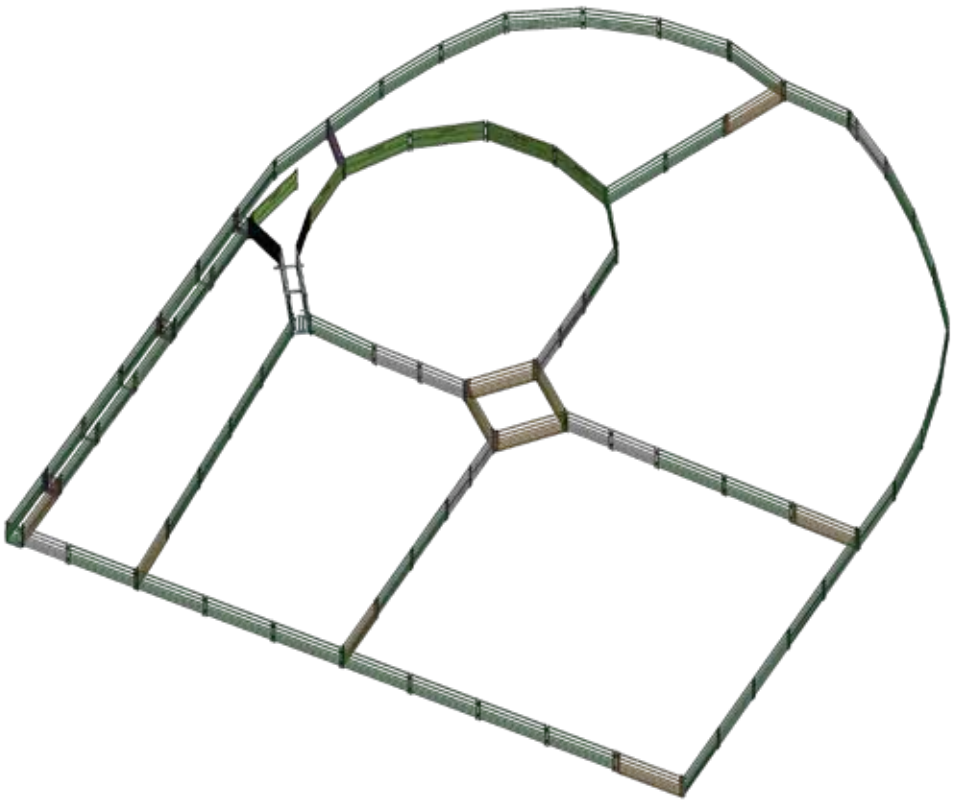

BRAZZEN
RURAL PRODUCTS

Yard Plan for 1000 Sheep

KIT INCLUDES

Adjustable V-Race	1
3 Way Sheep Draft Head	1
Sheep Race Gate	2
Sheep Draft Gate	1
Sheep Race Bow	3
Sheep Panels 1.0	2
Sheep Panel 2.0	11
Sheep Panel 2.0 Blind	12
Sheep Gate 3.0	10
Sheep Panel 3.0	30

BRAZZEN
RURAL PRODUCTS

BRAZZEN

RURAL PRODUCTS

*Available in Offside Setup

Yard Plan for 1200 Sheep

KIT INCLUDES

Adjustable V Race	■ 1
3 Way Sheep Draft Head	■ 1
Sheep Panel 3.0	■ 53
Sheep Panel 2.0	■ 9
Blind Panel 3.0	■ 6
Blind Panel 2.0	■ 2
Sheep Gate 3.0	■ 10
Sheep Gate 2.0	■ 1
Sliding Sheep Gate	■ 3
Sheep Race Bow	■ 3
Man Panel Gate 3.0	■ 1
Sheep Race Gate	■ 1

BRAZZEN
RURAL PRODUCTS

Round Yard 20m

KIT INCLUDES:

Standard Gate 2.1	■ 1
Standard Panel 2.1	■ 27

Round Yard Diameter Specifications (Approx.)

10m	13 panels plus 1 gate = 14 units
12m	15 panels plus 1 gate = 16 units
13m	17 panels plus 1 gate = 18 units
14m	19 panels plus 1 gate = 20 units
16m	21 panels plus 1 gate = 22 units
17m	23 panels plus 1 gate = 24 units
18m	25 panels plus 1 gate = 26 units
20m	27 panels plus 1 gate = 28 units