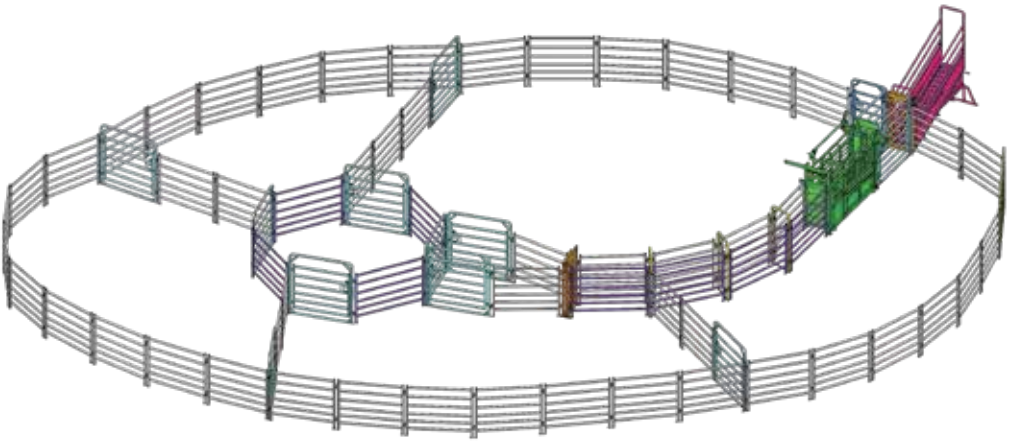

BRAZZEN
RURAL PRODUCTS

BRAZZEN

RURAL PRODUCTS

*Available in Offside Setup

Yard Plan for 150+ Curved Race

KIT INCLUDES

Loading Ramp	■	1
Cattle Crush	■	1
Sliding Gate	■	2
Standard Gate 2.1	■	11
Double Gate 3.0	■	1
Access Gate	■	1
Standard Panel 2.1	■	51
Standard Panel 2.4	■	14
Standard Panel 3.35	■	1
Race Bow	■	9

BRAZZEN
RURAL PRODUCTS

BRAZZEN

RURAL PRODUCTS

*Available in Offside Setup

Yard Plan for Wean Yard

KIT INCLUDES

Loading Ramp	■ 1
Cattle Crush	■ 1
Sliding Gate	■ 2
Standard Gate 2.1	■ 12
Double Gate 3.0	■ 1
Access Gate	■ 1
Standard Panel 2.1	■ 51
Standard Panel 2.4	■ 8
Race Bow	■ 3

BRAZZEN
RURAL PRODUCTS

BRAZZEN

RURAL PRODUCTS

*Available in Offside Setup

Yard Plan for 100+ Flow Yard

KIT INCLUDES

Loading Ramp	■	1
Cattle Crush	■	1
Sliding Gates	■	1
Standard Gates 2.1	■	5
Access Gate	■	1
Standard Panels 2.1	■	33
Standard Panels 2.4	■	4
Race Bow	■	4
Force Yard	■	1
Single Gate 3.0	■	8
Standard Panel 3.35	■	3

BRAZZEN
RURAL PRODUCTS

Yard Plan for 100+ Force

KIT INCLUDES

Loading Ramp	■ 1
Cattle Crush	■ 1
Force Yard	■ 1
Sliding Gate	■ 1
Standard Gate 2.1	■ 7
Double Gate 3.0	■ 1
Access Gate	■ 2
Standard Panel 2.1	■ 45
Standard Panel 3.35	■ 1
Man Panel Gate	■ 1
Double Cattle Race Bow	■ 4
Race Walkway Mesh	■ 4