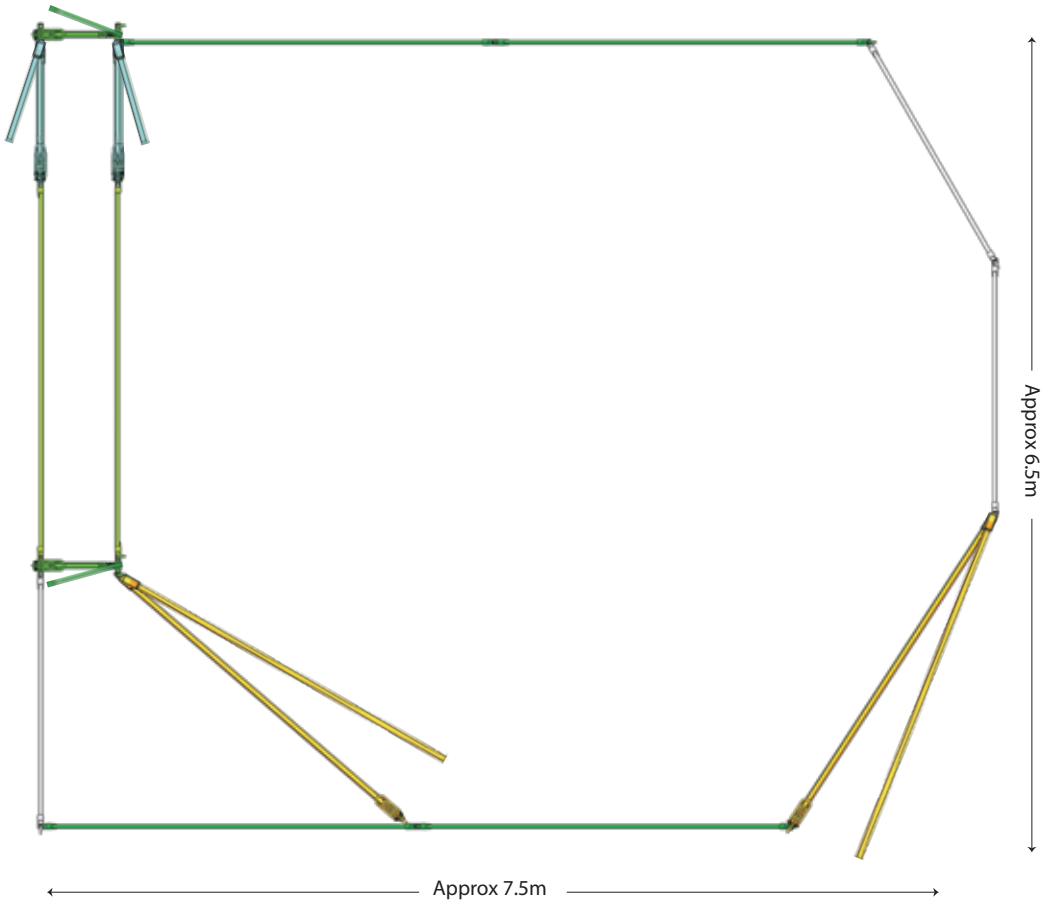

BRAZZEN

RURAL PRODUCTS

*Available in Offside Setup

Yard Plan for 20-30 Sheep

KIT INCLUDES:

Sheep Panel 3.0 Blind ■ 2

Sheep Panel 3.0 ■ 4

Sheep Panel 2.0 ■ 3

Sheep Gate 3.0 ■ 2

Draft Gate ■ 2

Race End Gate ■ 2