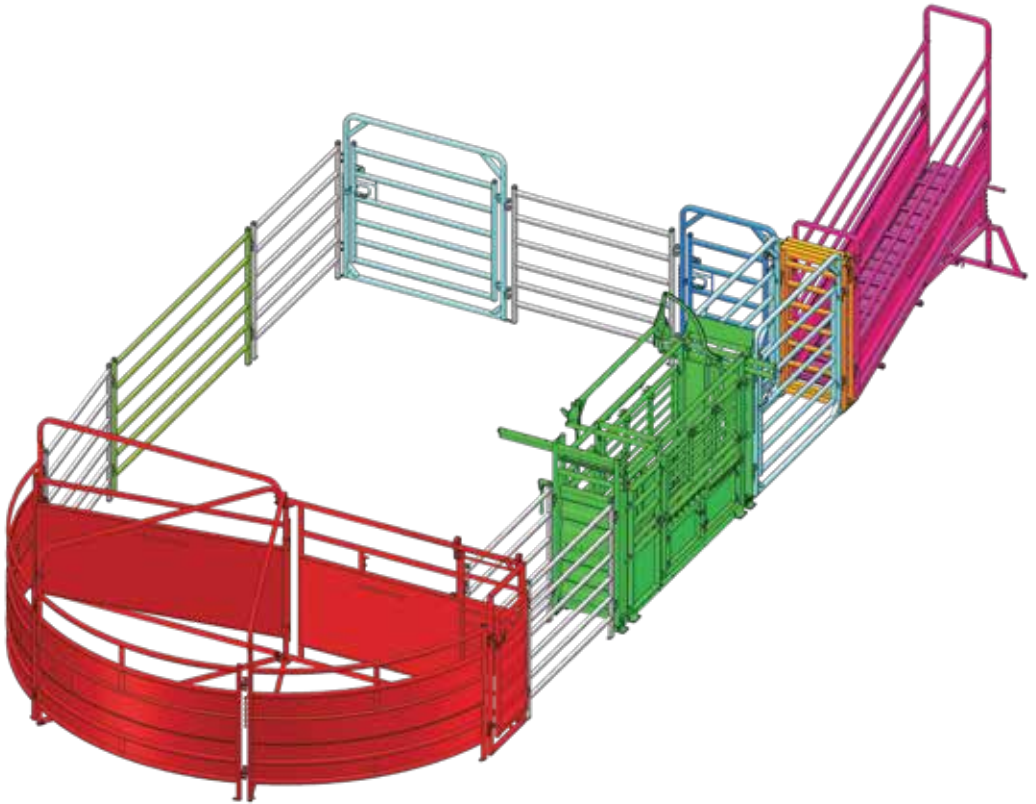

BE BRAZEN BUY BRAZEN

Yard Plan for 10+

KIT INCLUDES:

Sliding Gate	■	2
Standard Gate	■	3
Head Bale	■	1
Budget Panel	■	12

BRAZZEN
RURAL PRODUCTS

Yard Plan for 10-15 Small Force

KIT INCLUDES:

Head Bale	■	1
Loading Ramp	■	1
Sliding Gate	■	2
Standard Gate	■	4
Cattle Panel 2.1	■	12
Cattle Panel 3.35	■	1

Force Yard ■ 1

Sliding Gate ■ 1

Standard Gate ■ 3

Access Gate ■ 1

Standard Panel ■ 5

Cattle Panel 3.35 ■ 1

BRAZZEN
RURAL PRODUCTS

Yard Plan for 30-40 Force

KIT INCLUDES:

Loading Ramp	■	1
Cattle Crush	■	1
Force Yard	■	1
Sliding Gate	■	1
Cattle Gate 2.1	■	4
Access Gate	■	2
Cattle Panel 2.1	■	10
Cattle Panel 3.35	■	2
Man Panel Gate	■	1
Double Race Bow	■	2
Race Walkway Mesh	■	2

BRAZEN
RURAL PRODUCTS

Yard Plan for 40-50 Force

KIT INCLUDES

Loading Ramp	■ 1
Cattle Crush	■ 1
Force Yard	■ 1
Sliding Gate	■ 1
Standard Gate	■ 4
Access Gate	■ 2
Standard Panel 2.1	■ 14
Standard Panel 3.35	■ 2
Man Panel Gate	■ 1
Double Race Bow	■ 2
Race Walkway Mesh	■ 2