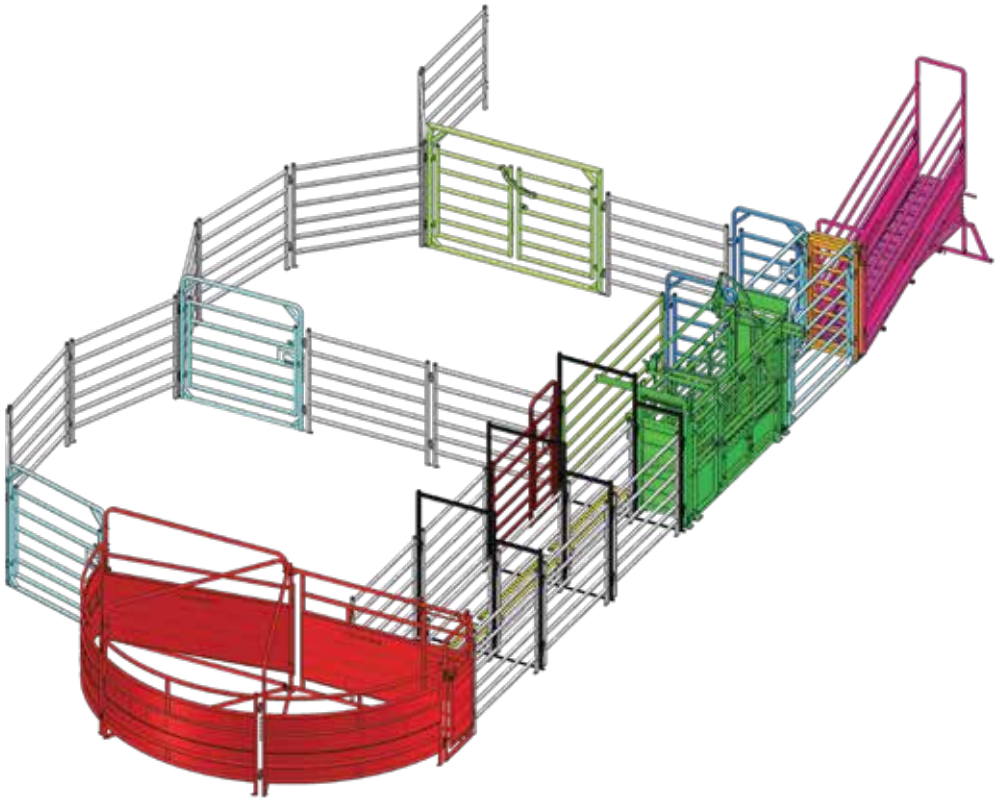

BRAZEN
RURAL PRODUCTS

Yard Plan for 60+ Force

KIT INCLUDES

Loading Ramp	■	1
Cattle Crush	■	1
Force Yard	■	1
Sliding Gate	■	1
Standard Gate 2.1	■	5
Access Gate	■	2
Double Gate 3.0	■	1
Standard Panel 2.1	■	20
Standard Panel 3.35	■	1
Man Panel Gate	■	1
Double Cattle Race Bow	■	4
Race Walkway Mesh	■	4

BRAZZEN
RURAL PRODUCTS

Yard Plan for 70+ Force

KIT INCLUDES

Loading Ramp	■	1
Cattle Crush	■	1
Force Yard	■	1
Sliding Gate	■	1
Standard Gate 2.1	■	4
Access Gate	■	2
Double Gate 3.0	■	1
Standard Panel 2.1	■	19
Standard Panel 3.35	■	1
Man Panel Gate	■	1
Double Cattle Race Bow	■	3
Race Walkway Mesh	■	3

BRAZEN
RURAL PRODUCTS

BRAZZEN

RURAL PRODUCTS

*Available in Offside Setup

Yard Plan for 70+ Worker Force Yard

KIT INCLUDES

Loading Ramp	■	1
Cattle Crush	■	1
Force Yard	■	1
Sliding Gate	■	1
Standard Gate 2.1	■	6
Access Gate	■	2
Cattle Panel 1.25	■	1
Standard Panel 2.1	■	25
Standard Panel 3.35	■	1
Man Panel Gate	■	1
Double Cattle Race Bow	■	3
Race Walkway Mesh	■	4

BRAZEN
RURAL PRODUCTS

Yard Plan for 60-80 Head of Cattle

KIT INCLUDES

Loading Ramp	■	1
Cattle Crush	■	1
Sliding Gate	■	2
Standard Gate 2.1	■	7
Standard Panel 2.4	■	4
Race Bow	■	1
Standard Panel 2.1	■	21

BRAZZEN
RURAL PRODUCTS