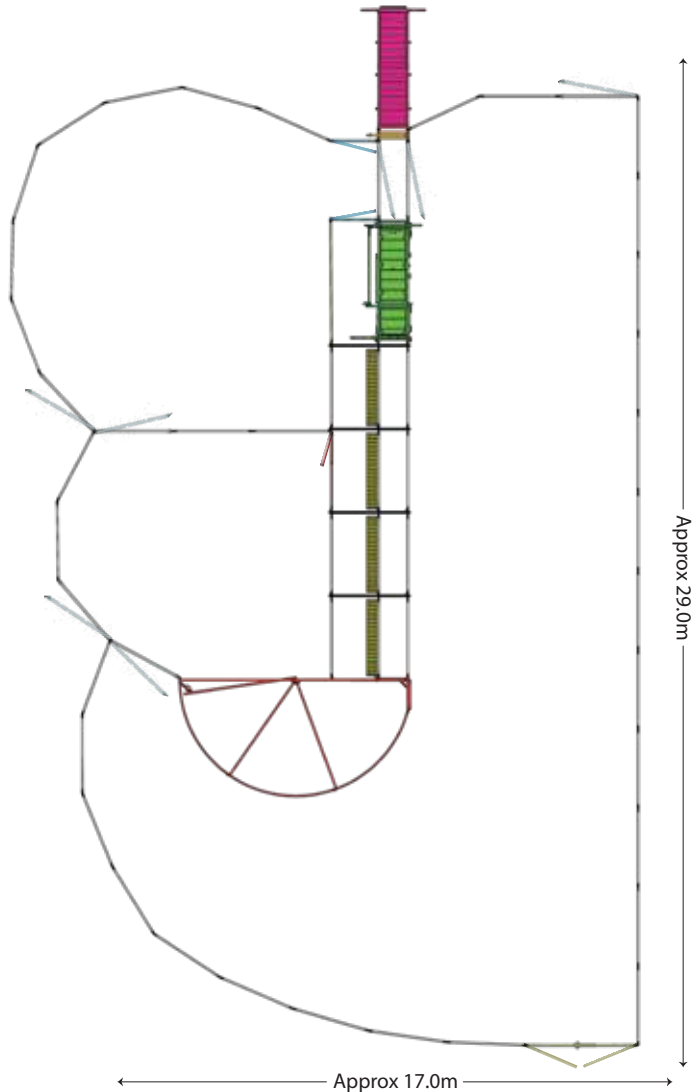

BRAZZEN
RURAL PRODUCTS

Yard Plan for 100+ Force

KIT INCLUDES

Loading Ramp	■ 1
Cattle Crush	■ 1
Force Yard	■ 1
Sliding Gate	■ 1
Standard Gate 2.1	■ 7
Double Gate 3.0	■ 1
Access Gate	■ 2
Standard Panel 2.1	■ 45
Standard Panel 3.35	■ 1
Man Panel Gate	■ 1
Double Cattle Race Bow	■ 4
Race Walkway Mesh	■ 4

BRAZZEN
RURAL PRODUCTS

BRAZZEN

RURAL PRODUCTS

*Available in Offside Setup

Yard Plan for 200-250 Force

KIT INCLUDES

Loading Ramp	1
Cattle Crush	1
Force Yard	1
Sliding Gate	1
Cattle Gate 2.1	8
Double Cattle Gate 3.0	4
Access Gate	2
Cattle Panel 2.1	68
Cattle Panel 3.35	1
Man Panel Gate	1
Double Cattle Race Bow	4
Race Walkway Mesh	4