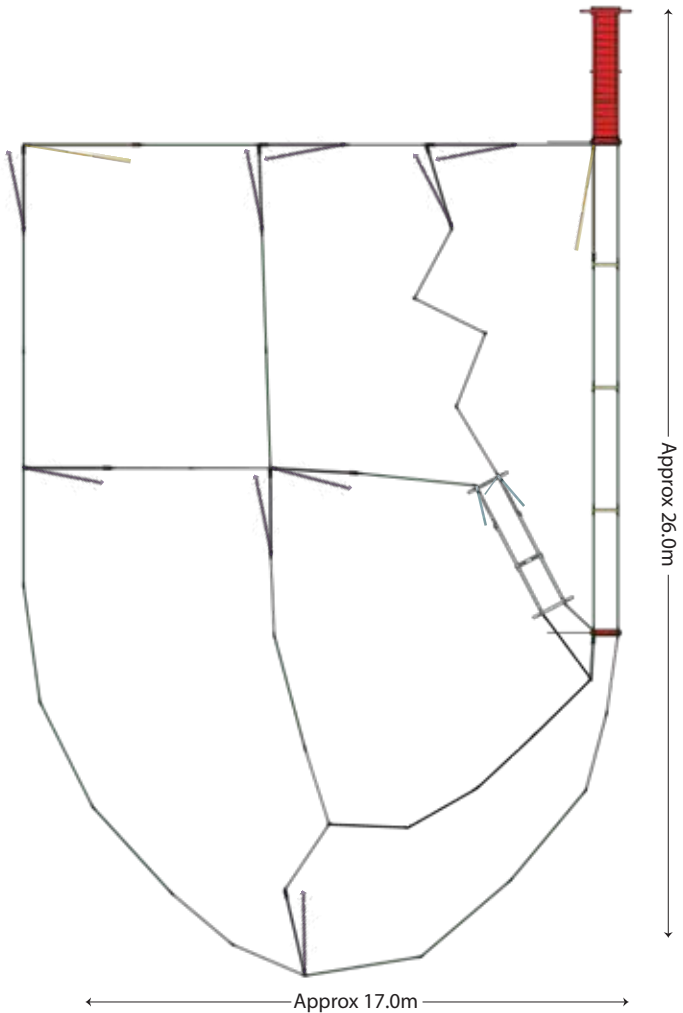

BRAZZEN
RURAL PRODUCTS

Yard Plan for 400+ Sheep

KIT INCLUDES

Sheep Panel 3.0	■	22
Sheep Panel 2.0	■	4
Sheep Panel Blind 3.0	■	2
Sheep Gate 3.0	■	4
Adjustable V-Race	■	1
3 Way Sheep Draft Head	■	1
Loading Ramp	■	1
Race Bows	■	2
Race Gate	■	2

BRAZZEN
RURAL PRODUCTS

BRAZZEN

RURAL PRODUCTS

*Available in Offside Setup

Yard Plan for 700 Sheep

KIT INCLUDES

Loading Ramp	■	1
Adjustable V-Race	■	1
3 Way Sheep Draft Head	■	1
Guillotine Gate	■	2
Sheep Race Bow	■	3
Sheep Panels 1.0 Blind	■	1
Draft Gate	■	1
Sheep Gate 2.0	■	9
Sheep Panel 2.0	■	15
Sheep Panel 2.0 Blind	■	5
Sheep Gate 3.0	■	2
Sheep Panel 3.0	■	21

BRAZZEN
RURAL PRODUCTS

Yard Plan for 800+ Sheep

KIT INCLUDES

Adjustable V-Race	1
3 Way Sheep Draft Head	1
Sheep Race Gate	1
Sheep Draft Gate	1
Sheep Race Bow	2
Sheep Panel 1.0	2
Sheep Panel 2.0	15
Sheep Panel 2.0 Blind	12
Sheep Gate 3.0	10
Sheep Panel 3.0	18