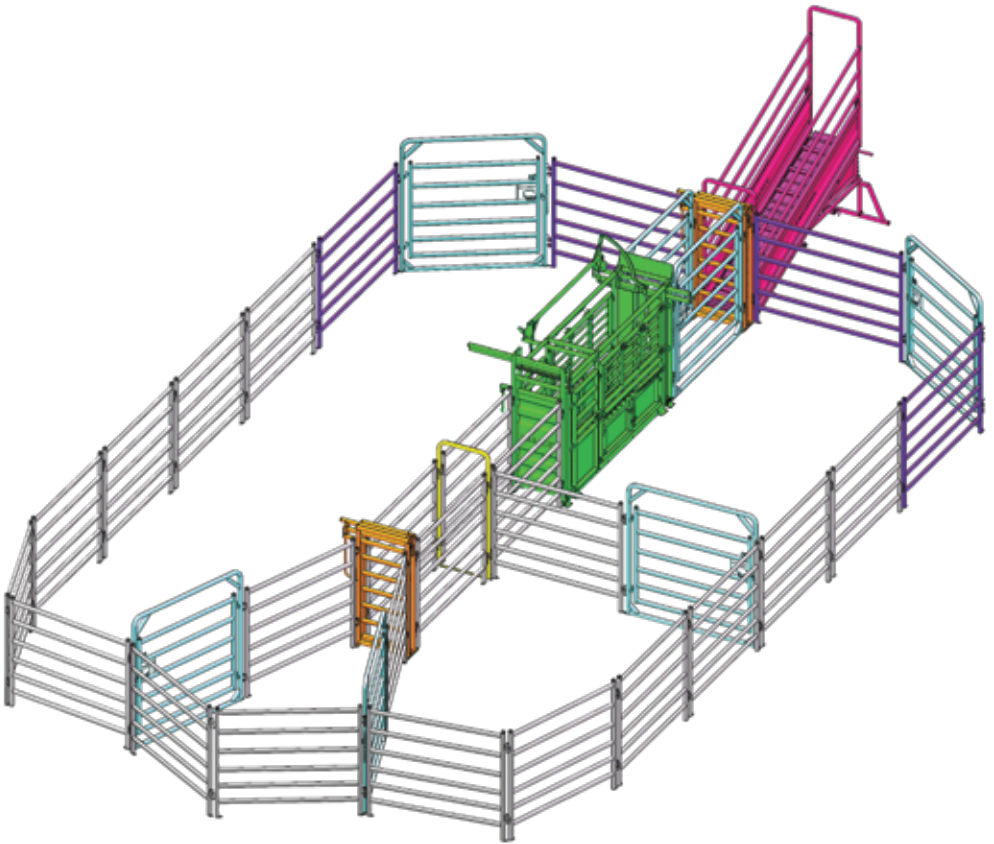

BRAZEN
RURAL PRODUCTS

BRAZZEN

RURAL PRODUCTS

*Available in Offside Setup

Yard Plan for 70+ Worker Force Yard

KIT INCLUDES

Loading Ramp	■	1
Cattle Crush	■	1
Force Yard	■	1
Sliding Gate	■	1
Standard Gate 2.1	■	6
Access Gate	■	2
Cattle Panel 1.25	■	1
Standard Panel 2.1	■	25
Standard Panel 3.35	■	1
Man Panel Gate	■	1
Double Cattle Race Bow	■	3
Race Walkway Mesh	■	4

BRAZEN
RURAL PRODUCTS

Yard Plan for 60-80 Head of Cattle

KIT INCLUDES

Loading Ramp	■	1
Cattle Crush	■	1
Sliding Gate	■	2
Standard Gate 2.1	■	7
Standard Panel 2.4	■	4
Race Bow	■	1
Standard Panel 2.1	■	21

BRAZZEN
RURAL PRODUCTS

BRAZZEN

RURAL PRODUCTS

*Available in Offside Setup

Yard Plan for 80+ Force

KIT INCLUDES

Loading Ramp	■	1
Cattle Crush	■	1
Force Yard	■	1
Sliding Gate	■	1
Standard Gate 2.1	■	6
Access Gate	■	3
Standard Panel 2.1	■	25
Standard Panel 2.4	■	1
Standard Panel 3.35	■	3
Standard Man Panel	■	1
Double Race Bow	■	3
Race Walkway Mesh	■	3

BRAZZEN
RURAL PRODUCTS

BRAZZEN

RURAL PRODUCTS

*Available in Offside Setup

Yard Plan for 150+ Curved Race

KIT INCLUDES

Loading Ramp	■	1
Cattle Crush	■	1
Sliding Gate	■	2
Standard Gate 2.1	■	11
Double Gate 3.0	■	1
Access Gate	■	1
Standard Panel 2.1	■	51
Standard Panel 2.4	■	14
Standard Panel 3.35	■	1
Race Bow	■	9