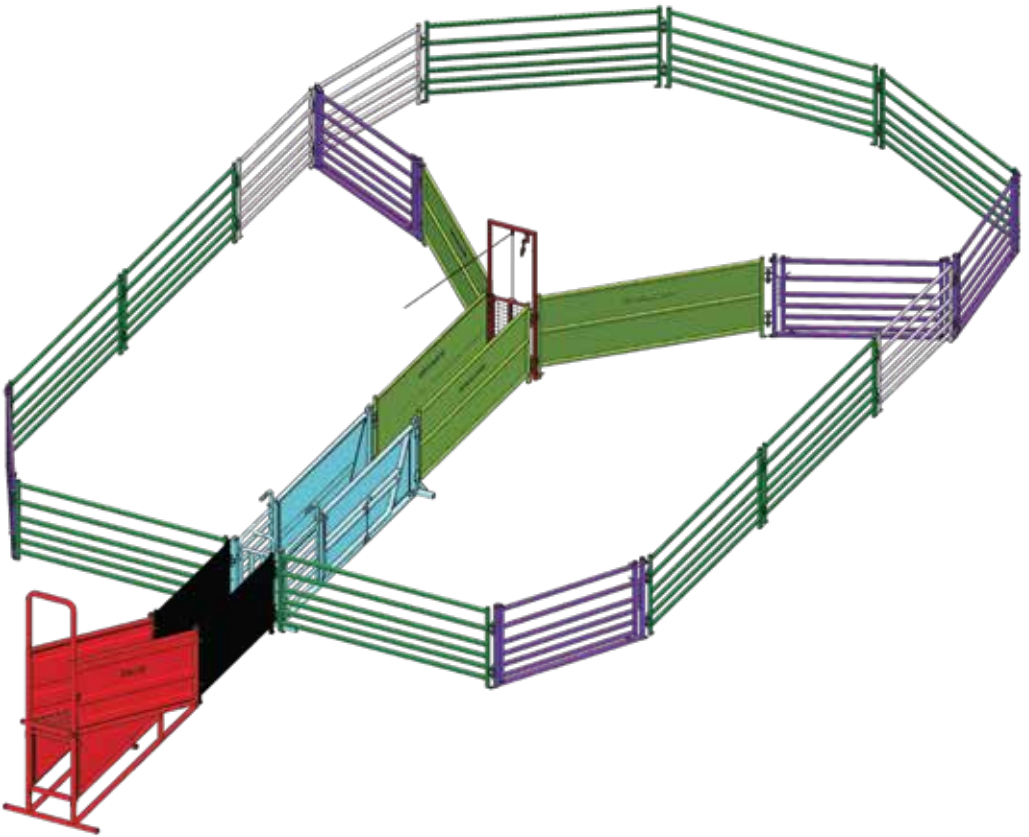

Yard Plan for 60+ Sheep

KIT INCLUDES:

Sheep Panel 3.0 ■ 7

Sheep Gate 3.0 ■ 4

Adjustable V-Race ■ 1

3 Way Sheep Draft Head ■ 1

Guillotine Gate ■ 1

BRAZZEN
RURAL PRODUCTS

Yard Plan for 200+ Sheep

KIT INCLUDES:

Loading Ramp	■	1
Adjustable V-Race	■	1
3 Way Sheep Draft Head	■	1
Guillotine Gate	■	1
Sheep Gate 2.0	■	5
Sheep Panel 2.0	■	3
Sheep Panel 2.0 Blind	■	2
Sheep Panel 3.0	■	9
Sheep Panel 3.0 Blind	■	4

BRAZZEN
RURAL PRODUCTS

Yard Plan for 400+ Sheep

KIT INCLUDES

Sheep Panel 3.0	■	22
Sheep Panel 2.0	■	4
Sheep Panel Blind 3.0	■	2
Sheep Gate 3.0	■	4
Adjustable V-Race	■	1
3 Way Sheep Draft Head	■	1
Loading Ramp	■	1
Race Bows	■	2
Race Gate	■	2

BRAZZEN
RURAL PRODUCTS

BRAZZEN

RURAL PRODUCTS

*Available in Offside Setup

Yard Plan for 700 Sheep

KIT INCLUDES

Loading Ramp	■	1
Adjustable V-Race	■	1
3 Way Sheep Draft Head	■	1
Guillotine Gate	■	2
Sheep Race Bow	■	3
Sheep Panels 1.0 Blind	■	1
Draft Gate	■	1
Sheep Gate 2.0	■	9
Sheep Panel 2.0	■	15
Sheep Panel 2.0 Blind	■	5
Sheep Gate 3.0	■	2
Sheep Panel 3.0	■	21