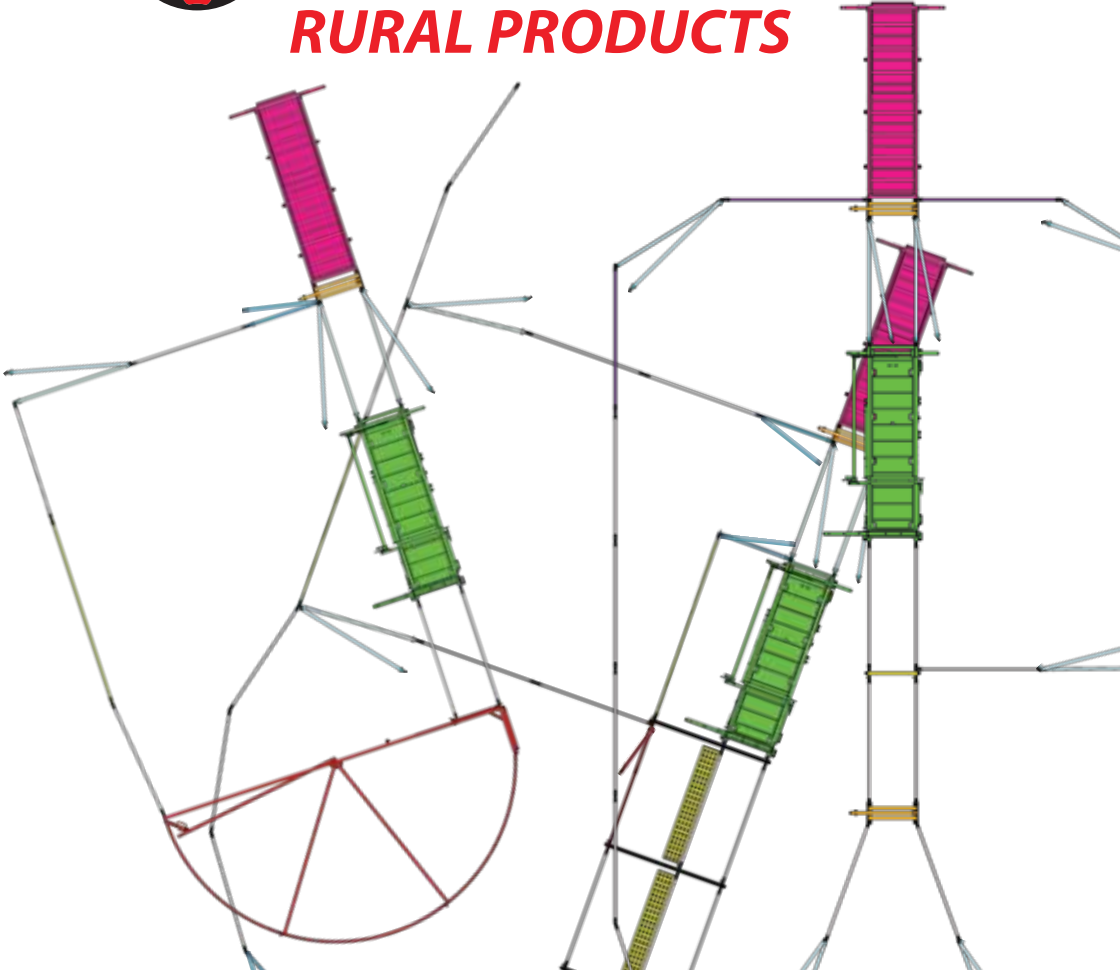

BRAZZEN

RURAL PRODUCTS

2025 YARD DRAWINGS

Display Yard Samples

All Yards Are Available in Offside Setup

KIT INCLUDES

Loading Ramp	■
Adjustable V-Race	■
Guillotine Gate	■
Sheep Gate 2.0	■
Sheep Panel 2.0	■
Sheep Panel 2.0 Blind	■

KIT INCLUDES

Loading Ramp	■
Sliding Gate	■
Cattle Gate 2.1	■
Cattle Crush	■
Cattle Panel 2.1	■
Force Yard	■

HOW TO RECOGNISE YOU ARE BUYING BRAZEN GENUINE EQUIPMENT

BRAZEN, OVER THE YEARS HAS BECOME A DOMINANT PLAYER IN THE LIVESTOCK EQUIPMENT INDUSTRY.

- 1** We pride ourselves in having excellent galvanising and even our upright posts are hot dipped galvanised on all our panels which is important as this is the part that touches the ground.
- 2** All the gauges/tube wall thickness of our rails and posts are exactly the thickness as stated in our specifications.
- 3** Our workers pride themselves in their welding and you will see the difference with our welding compared with our competitors.
- 4** All our equipment has the anti-rattle rubbers where the pins join the equipment.
- 5** Our standard cattle panels are 36kg in weight, the biggest deception with cheaper panels is the thin steel tube gauge which reflects in the weight of steel.
- 6** Some companies have cheap panels with only half a C clamp on one side to save on steel. When linked with other panels this is much weaker than the full C clamp. Beware of these inferior panels.