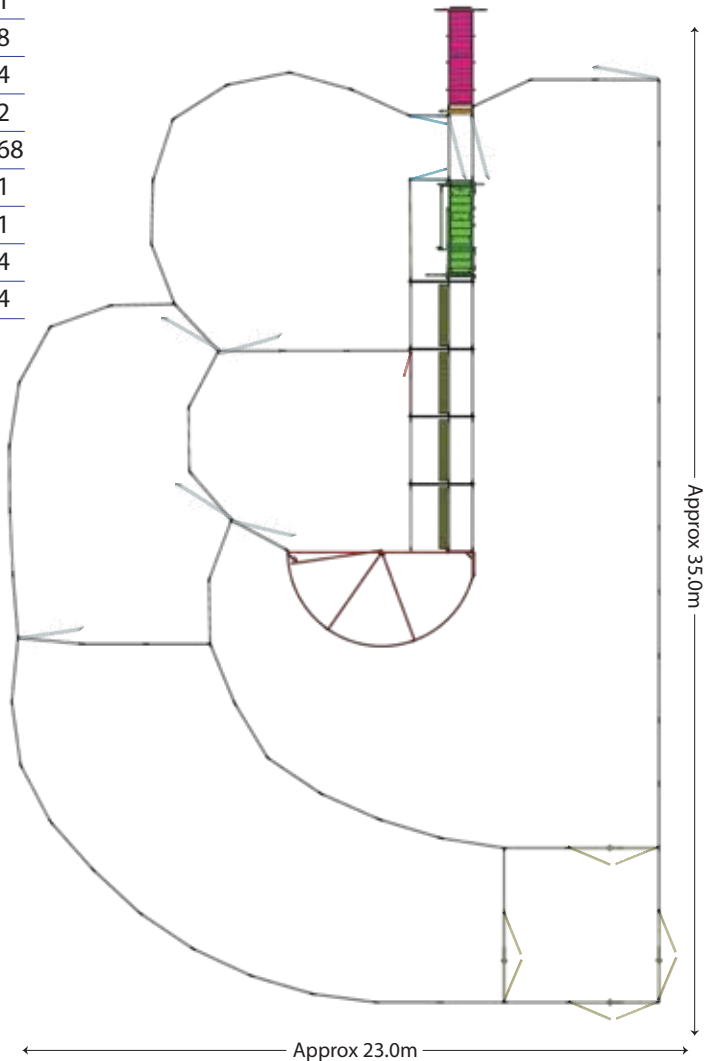

BRAZZEN
RURAL PRODUCTS

BRAZZEN

RURAL PRODUCTS

*Available in Offside Setup

Yard Plan for 200-250 Force

KIT INCLUDES

Loading Ramp	1
Cattle Crush	1
Force Yard	1
Sliding Gate	1
Cattle Gate 2.1	8
Double Cattle Gate 3.0	4
Access Gate	2
Cattle Panel 2.1	68
Cattle Panel 3.35	1
Man Panel Gate	1
Double Cattle Race Bow	4
Race Walkway Mesh	4

BRAZZEN
RURAL PRODUCTS

BRAZZEN

RURAL PRODUCTS

*Available in Offside Setup

Yard Plan for 20-30 Sheep

KIT INCLUDES:

Sheep Panel 3.0 Blind ■ 2

Sheep Panel 3.0 ■ 4