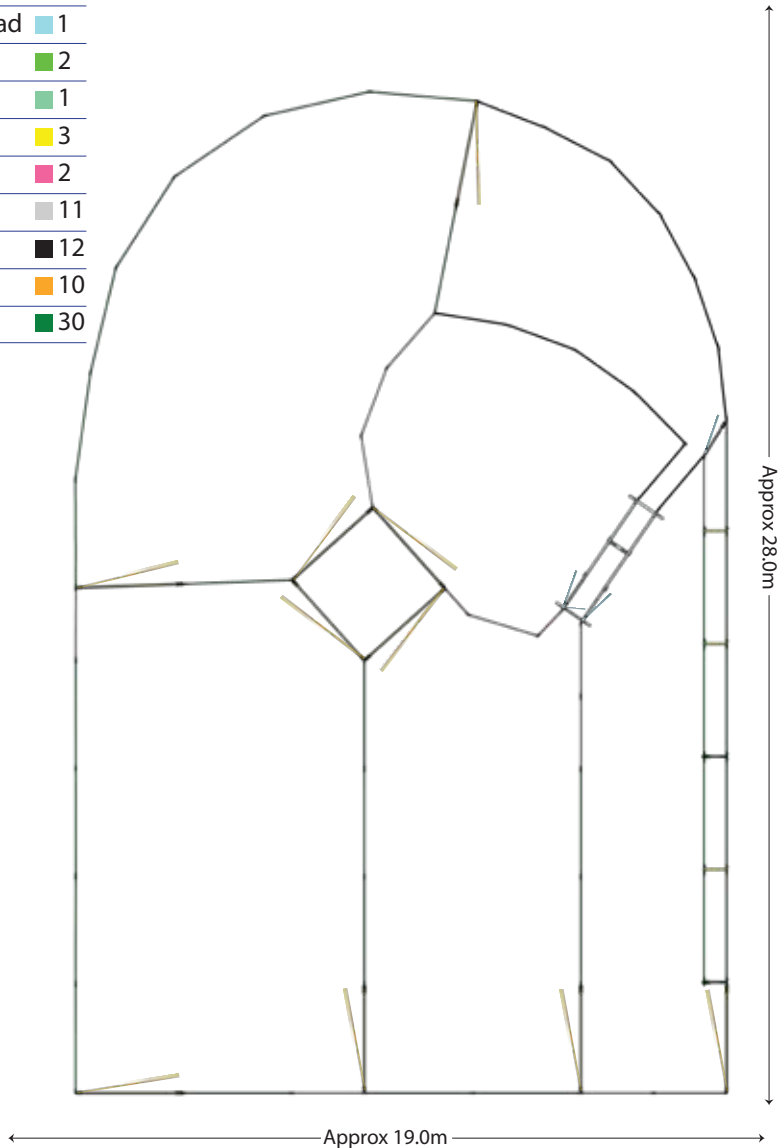

BRAZZEN
RURAL PRODUCTS

Yard Plan for 1000 Sheep

KIT INCLUDES

Adjustable V-Race	1
3 Way Sheep Draft Head	1
Sheep Race Gate	2
Sheep Draft Gate	1
Sheep Race Bow	3
Sheep Panels 1.0	2
Sheep Panel 2.0	11
Sheep Panel 2.0 Blind	12
Sheep Gate 3.0	10
Sheep Panel 3.0	30