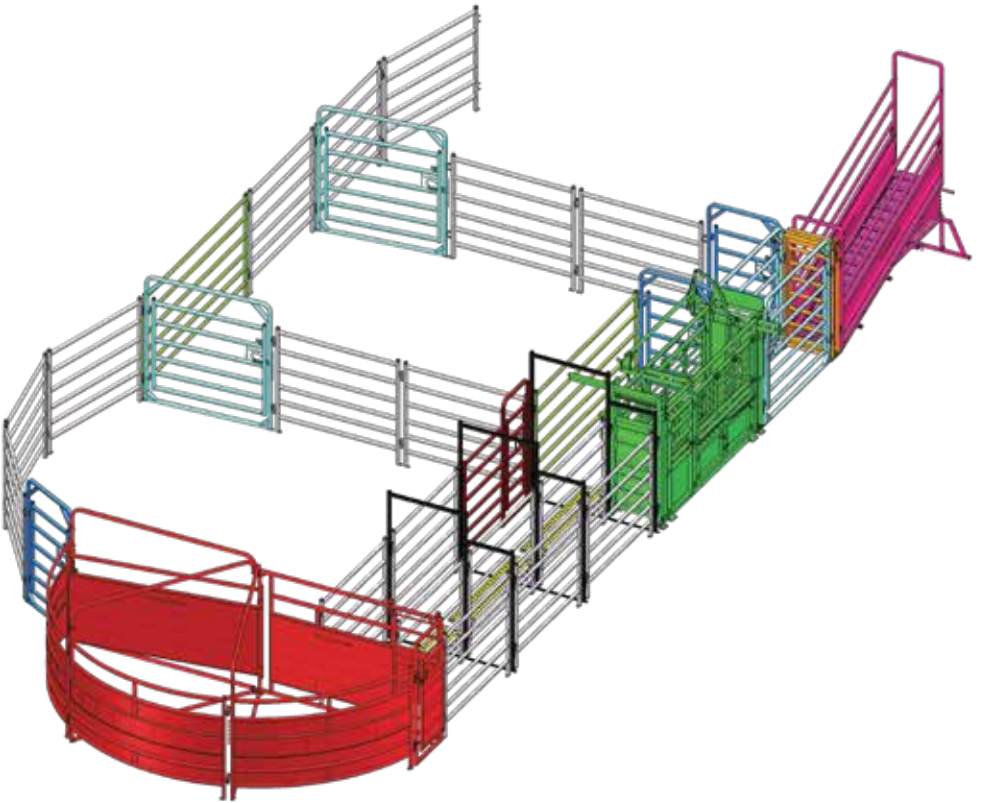

BRAZEN
RURAL PRODUCTS

Yard Plan for 40-50 Force

KIT INCLUDES

Loading Ramp	■ 1
Cattle Crush	■ 1
Force Yard	■ 1
Sliding Gate	■ 1
Standard Gate	■ 4
Access Gate	■ 2
Standard Panel 2.1	■ 14
Standard Panel 3.35	■ 2
Man Panel Gate	■ 1
Double Race Bow	■ 2
Race Walkway Mesh	■ 2

BRAZZEN
RURAL PRODUCTS

BRAZZEN

RURAL PRODUCTS

*Available in Offside Setup

Yard Plan for 50-60 Force

KIT INCLUDES

Loading Ramp	■ 1
Cattle Crush	■ 1
Force Yard	■ 1
Sliding Gate	■ 1
Standard Gate	■ 4
Access Gate	■ 3
Standard Panel 2.1	■ 18
Standard Panel 3.35	■ 2
Man Panel Gate	■ 1
Double Cattle Race Bow	■ 3
Race Walkway Mesh	■ 3

BRAZEN
RURAL PRODUCTS

Yard Plan for 60+ Force

KIT INCLUDES

Loading Ramp	■	1
Cattle Crush	■	1
Force Yard	■	1
Sliding Gate	■	1
Standard Gate 2.1	■	5
Access Gate	■	2
Double Gate 3.0	■	1
Standard Panel 2.1	■	20
Standard Panel 3.35	■	1
Man Panel Gate	■	1
Double Cattle Race Bow	■	4
Race Walkway Mesh	■	4

BRAZZEN
RURAL PRODUCTS

Yard Plan for 70+ Force

KIT INCLUDES

Loading Ramp	■	1
Cattle Crush	■	1
Force Yard	■	1
Sliding Gate	■	1
Standard Gate 2.1	■	4
Access Gate	■	2
Double Gate 3.0	■	1
Standard Panel 2.1	■	19
Standard Panel 3.35	■	1
Man Panel Gate	■	1
Double Cattle Race Bow	■	3
Race Walkway Mesh	■	3