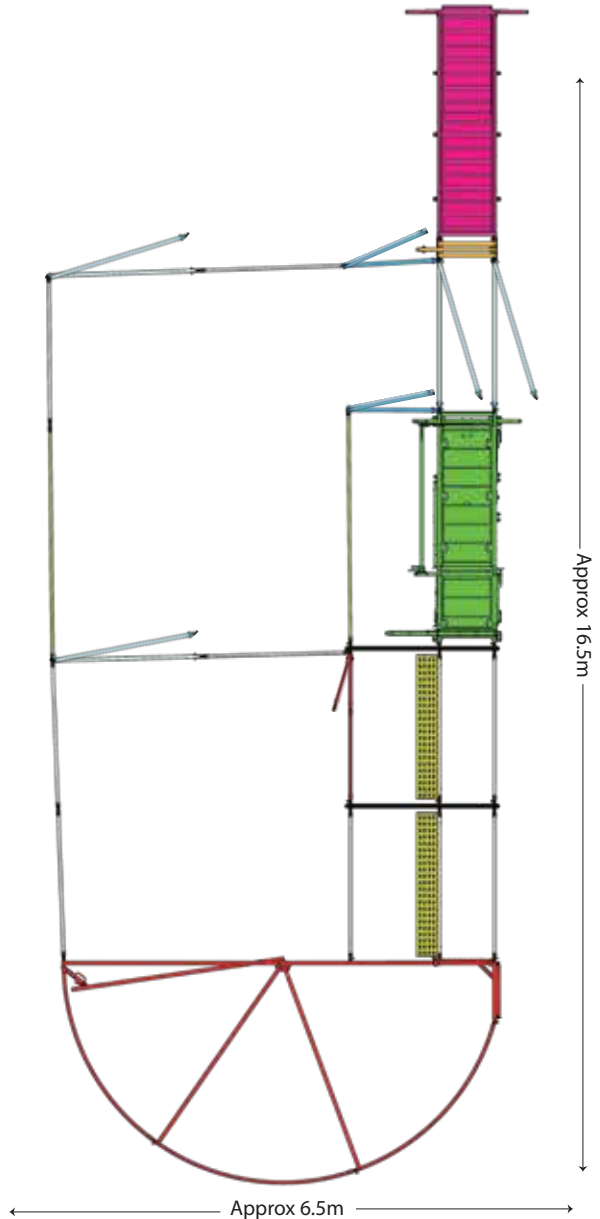

BRAZZEN
RURAL PRODUCTS

BRAZZEN

RURAL PRODUCTS

*Available in Offside Setup

Yard Plan for 20-30 Force

KIT INCLUDES

Loading Ramp ■ 1

Cattle Crush ■ 1

Force Yard ■ 1

Sliding Gate ■ 1

Standard Gate ■ 3

Access Gate ■ 1

Standard Panel ■ 5

Cattle Panel 3.35 ■ 1

BRAZZEN
RURAL PRODUCTS

Yard Plan for 30-40 Force

KIT INCLUDES:

Loading Ramp	■	1
Cattle Crush	■	1
Force Yard	■	1
Sliding Gate	■	1
Cattle Gate 2.1	■	4
Access Gate	■	2
Cattle Panel 2.1	■	10
Cattle Panel 3.35	■	2
Man Panel Gate	■	1
Double Race Bow	■	2
Race Walkway Mesh	■	2

BRAZEN
RURAL PRODUCTS

Yard Plan for 40-50 Force

KIT INCLUDES

Loading Ramp	■ 1
Cattle Crush	■ 1
Force Yard	■ 1
Sliding Gate	■ 1
Standard Gate	■ 4
Access Gate	■ 2
Standard Panel 2.1	■ 14
Standard Panel 3.35	■ 2
Man Panel Gate	■ 1
Double Race Bow	■ 2
Race Walkway Mesh	■ 2