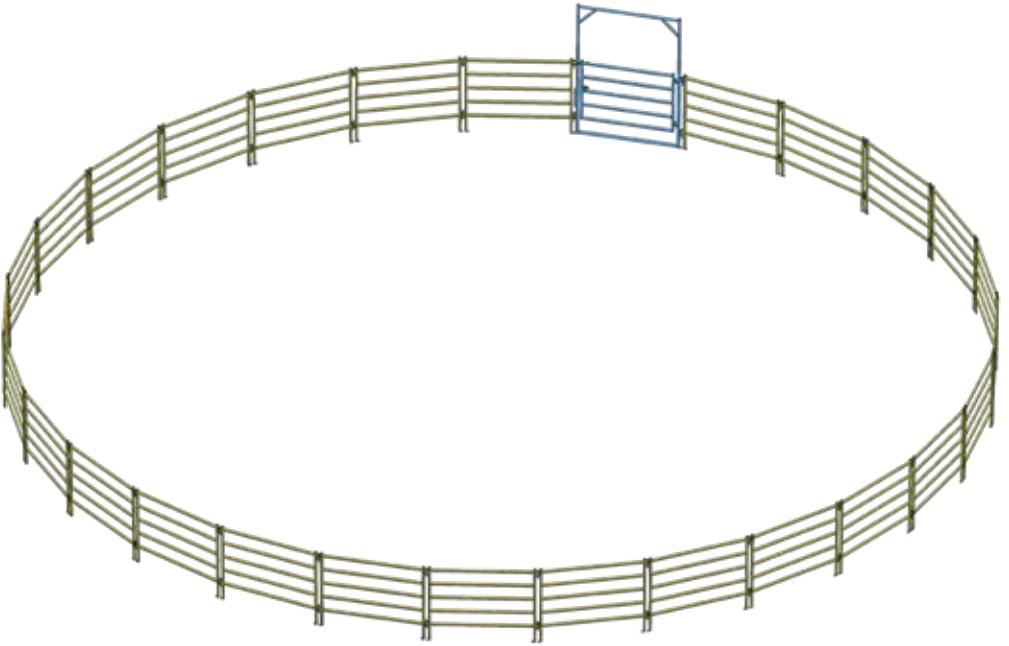

BRAZZEN
RURAL PRODUCTS

BRAZZEN

RURAL PRODUCTS

*Available in Offside Setup

Yard Plan for 1200 Sheep

KIT INCLUDES

Adjustable V Race	■ 1
3 Way Sheep Draft Head	■ 1
Sheep Panel 3.0	■ 53
Sheep Panel 2.0	■ 9
Blind Panel 3.0	■ 6
Blind Panel 2.0	■ 2
Sheep Gate 3.0	■ 10
Sheep Gate 2.0	■ 1
Sliding Sheep Gate	■ 3
Sheep Race Bow	■ 3
Man Panel Gate 3.0	■ 1
Sheep Race Gate	■ 1

BRAZZEN
RURAL PRODUCTS

Round Yard 20m

KIT INCLUDES:

Standard Gate 2.1	■ 1
Standard Panel 2.1	■ 27

Round Yard Diameter Specifications (Approx.)

10m	13 panels plus 1 gate = 14 units
12m	15 panels plus 1 gate = 16 units
13m	17 panels plus 1 gate = 18 units
14m	19 panels plus 1 gate = 20 units
16m	21 panels plus 1 gate = 22 units
17m	23 panels plus 1 gate = 24 units
18m	25 panels plus 1 gate = 26 units
20m	27 panels plus 1 gate = 28 units

BRAZZEN
RURAL PRODUCTS

PREMIUM CRUSH

...let our products work for you!

- 3mm Gauge Steel Frame
- Walk Through Vet Section
- Baulk Gate
- Kick Latch
- Rump Squeeze
- New Design Allows Safer Access to Rear of Animal
- Triple Top Gates Allowing Full Access Along Animal
- Double Lower Doors on Each Side for Hoof Access
- Sheeted Sliding Gate
- Long Ratchet Rump Bar Mechanism
- Auto Lock Rear Sliding Gate
- Supplied in Flat Pack