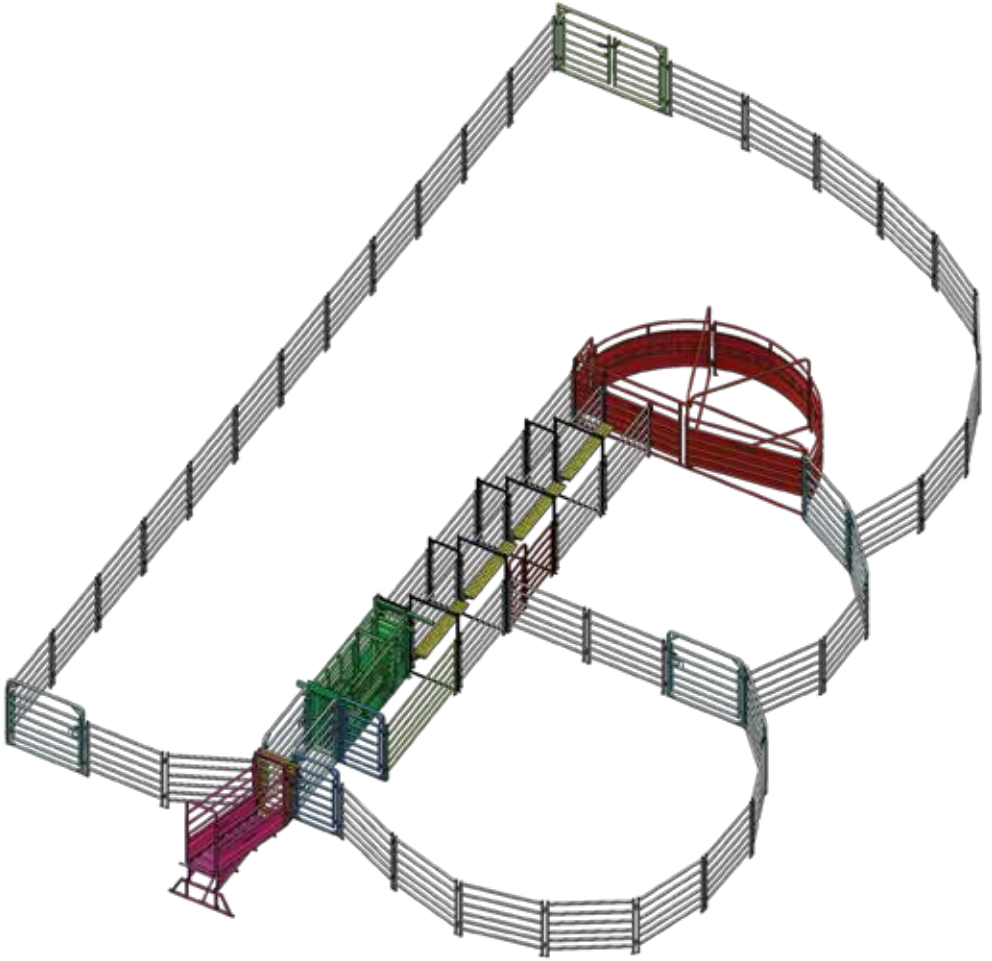

BRAZZEN
RURAL PRODUCTS

BRAZZEN

RURAL PRODUCTS

*Available in Offside Setup

Yard Plan for 100+ Flow Yard

KIT INCLUDES

Loading Ramp	■	1
Cattle Crush	■	1
Sliding Gates	■	1
Standard Gates 2.1	■	5
Access Gate	■	1
Standard Panels 2.1	■	33
Standard Panels 2.4	■	4
Race Bow	■	4
Force Yard	■	1
Single Gate 3.0	■	8
Standard Panel 3.35	■	3

BRAZZEN
RURAL PRODUCTS

Yard Plan for 100+ Force

KIT INCLUDES

Loading Ramp	■ 1
Cattle Crush	■ 1
Force Yard	■ 1
Sliding Gate	■ 1
Standard Gate 2.1	■ 7
Double Gate 3.0	■ 1
Access Gate	■ 2
Standard Panel 2.1	■ 45
Standard Panel 3.35	■ 1
Man Panel Gate	■ 1
Double Cattle Race Bow	■ 4
Race Walkway Mesh	■ 4

BRAZZEN
RURAL PRODUCTS

BRAZZEN

RURAL PRODUCTS

*Available in Offside Setup

Yard Plan for 200-250 Force

KIT INCLUDES

Loading Ramp	1
Cattle Crush	1
Force Yard	1
Sliding Gate	1
Cattle Gate 2.1	8
Double Cattle Gate 3.0	4
Access Gate	2
Cattle Panel 2.1	68
Cattle Panel 3.35	1
Man Panel Gate	1
Double Cattle Race Bow	4
Race Walkway Mesh	4