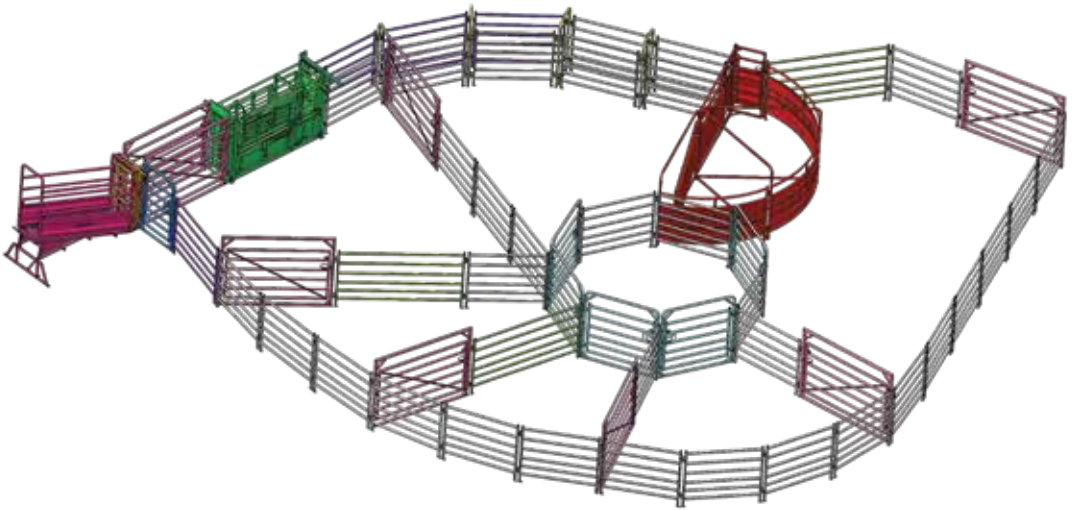

BRAZZEN
RURAL PRODUCTS

BRAZZEN

RURAL PRODUCTS

*Available in Offside Setup

Yard Plan for Wean Yard

KIT INCLUDES

Loading Ramp	■ 1
Cattle Crush	■ 1
Sliding Gate	■ 2
Standard Gate 2.1	■ 12
Double Gate 3.0	■ 1
Access Gate	■ 1
Standard Panel 2.1	■ 51
Standard Panel 2.4	■ 8
Race Bow	■ 3

BRAZZEN
RURAL PRODUCTS

BRAZZEN

RURAL PRODUCTS

*Available in Offside Setup

Yard Plan for 100+ Flow Yard

KIT INCLUDES

Loading Ramp	■	1
Cattle Crush	■	1
Sliding Gates	■	1
Standard Gates 2.1	■	5
Access Gate	■	1
Standard Panels 2.1	■	33
Standard Panels 2.4	■	4
Race Bow	■	4
Force Yard	■	1
Single Gate 3.0	■	8
Standard Panel 3.35	■	3

BRAZZEN
RURAL PRODUCTS

Yard Plan for 100+ Force

KIT INCLUDES

Loading Ramp	■ 1
Cattle Crush	■ 1
Force Yard	■ 1
Sliding Gate	■ 1
Standard Gate 2.1	■ 7
Double Gate 3.0	■ 1
Access Gate	■ 2
Standard Panel 2.1	■ 45
Standard Panel 3.35	■ 1
Man Panel Gate	■ 1
Double Cattle Race Bow	■ 4
Race Walkway Mesh	■ 4

BRAZZEN
RURAL PRODUCTS

BRAZZEN

RURAL PRODUCTS

*Available in Offside Setup

Yard Plan for 200-250 Force

KIT INCLUDES

Loading Ramp	1
Cattle Crush	1
Force Yard	1
Sliding Gate	1
Cattle Gate 2.1	8
Double Cattle Gate 3.0	4
Access Gate	2
Cattle Panel 2.1	68
Cattle Panel 3.35	1
Man Panel Gate	1
Double Cattle Race Bow	4
Race Walkway Mesh	4