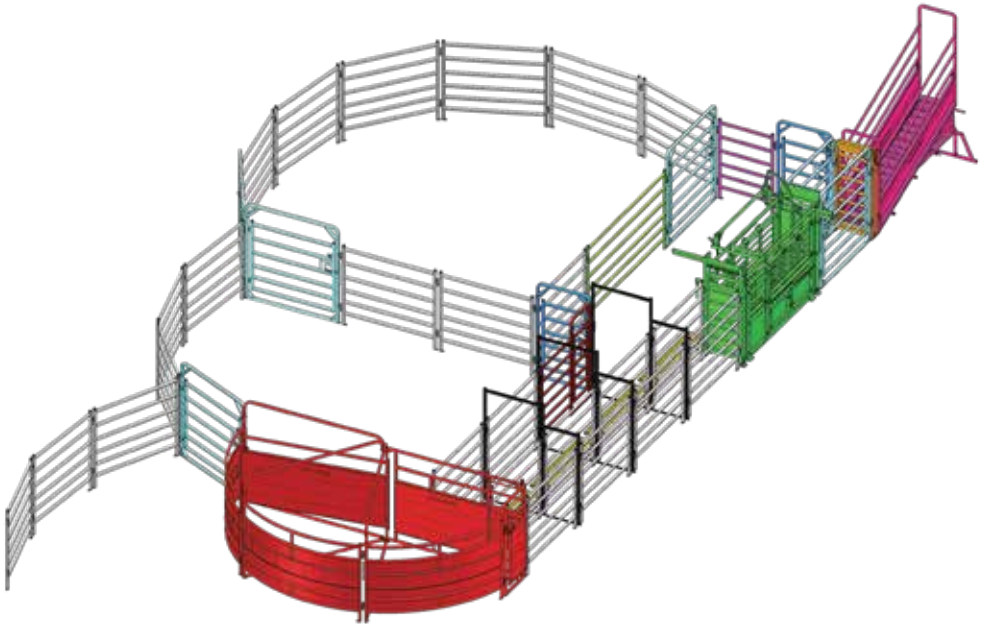

BRAZZEN
RURAL PRODUCTS

Yard Plan for 70+ Force

KIT INCLUDES

Loading Ramp	■	1
Cattle Crush	■	1
Force Yard	■	1
Sliding Gate	■	1
Standard Gate 2.1	■	4
Access Gate	■	2
Double Gate 3.0	■	1
Standard Panel 2.1	■	19
Standard Panel 3.35	■	1
Man Panel Gate	■	1
Double Cattle Race Bow	■	3
Race Walkway Mesh	■	3

BRAZEN
RURAL PRODUCTS

BRAZZEN

RURAL PRODUCTS

*Available in Offside Setup

Yard Plan for 70+ Worker Force Yard

KIT INCLUDES

Loading Ramp	■	1
Cattle Crush	■	1
Force Yard	■	1
Sliding Gate	■	1
Standard Gate 2.1	■	6
Access Gate	■	2
Cattle Panel 1.25	■	1
Standard Panel 2.1	■	25
Standard Panel 3.35	■	1
Man Panel Gate	■	1
Double Cattle Race Bow	■	3
Race Walkway Mesh	■	4

BRAZEN
RURAL PRODUCTS

Yard Plan for 60-80 Head of Cattle

KIT INCLUDES

Loading Ramp	■	1
Cattle Crush	■	1
Sliding Gate	■	2
Standard Gate 2.1	■	7
Standard Panel 2.4	■	4
Race Bow	■	1
Standard Panel 2.1	■	21

BRAZZEN
RURAL PRODUCTS

BRAZZEN

RURAL PRODUCTS

*Available in Offside Setup

Yard Plan for 80+ Force

KIT INCLUDES

Loading Ramp	■	1
Cattle Crush	■	1
Force Yard	■	1
Sliding Gate	■	1
Standard Gate 2.1	■	6
Access Gate	■	3
Standard Panel 2.1	■	25
Standard Panel 2.4	■	1
Standard Panel 3.35	■	3
Standard Man Panel	■	1
Double Race Bow	■	3
Race Walkway Mesh	■	3