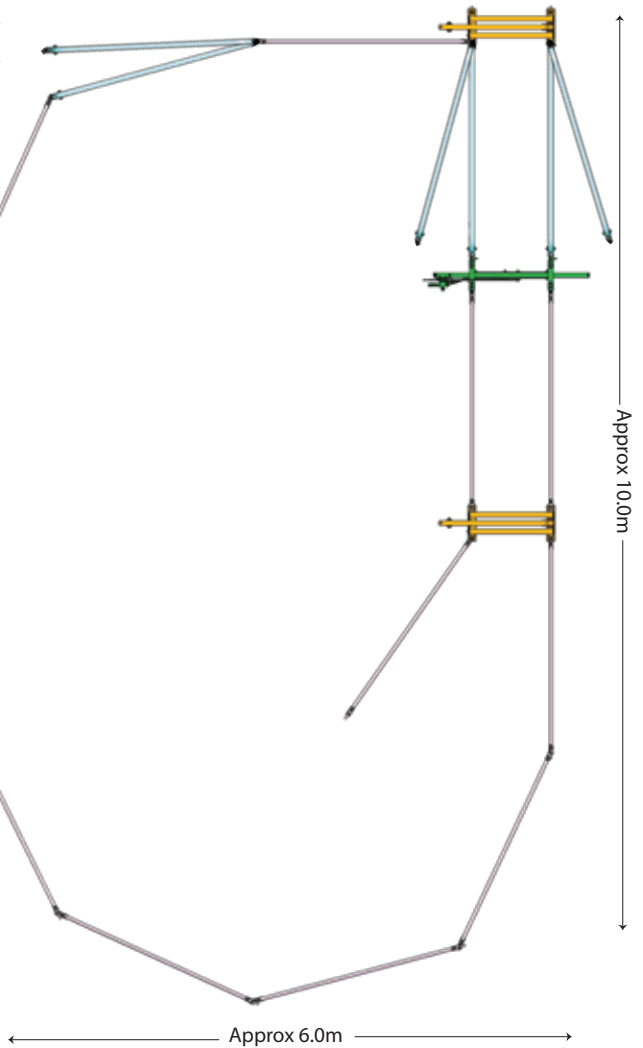

BE BRAZEN BUY BRAZEN

Yard Plan for 10+

KIT INCLUDES:

Sliding Gate	■	2
Standard Gate	■	3
Head Bale	■	1
Budget Panel	■	12

BRAZZEN
RURAL PRODUCTS

Yard Plan for 10-15 Small Force

KIT INCLUDES:

Head Bale	■	1
Loading Ramp	■	1
Sliding Gate	■	2
Standard Gate	■	4
Cattle Panel 2.1	■	12
Cattle Panel 3.35	■	1