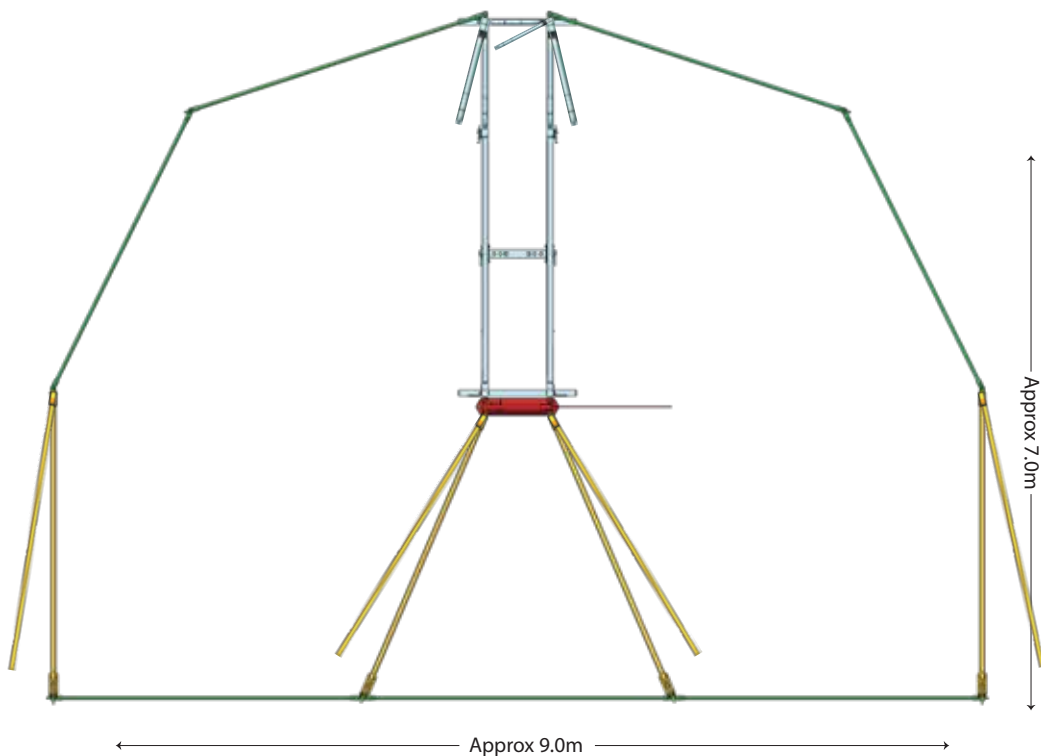

Yard Plan for 60+ Sheep

KIT INCLUDES:

Sheep Panel 3.0 ■ 7

Sheep Gate 3.0 ■ 4

Adjustable V-Race ■ 1

3 Way Sheep Draft Head ■ 1

Guillotine Gate ■ 1

BRAZZEN
RURAL PRODUCTS

Yard Plan for 200+ Sheep

KIT INCLUDES:

Loading Ramp	■	1
Adjustable V-Race	■	1
3 Way Sheep Draft Head	■	1
Guillotine Gate	■	1
Sheep Gate 2.0	■	5
Sheep Panel 2.0	■	3
Sheep Panel 2.0 Blind	■	2
Sheep Panel 3.0	■	9
Sheep Panel 3.0 Blind	■	4