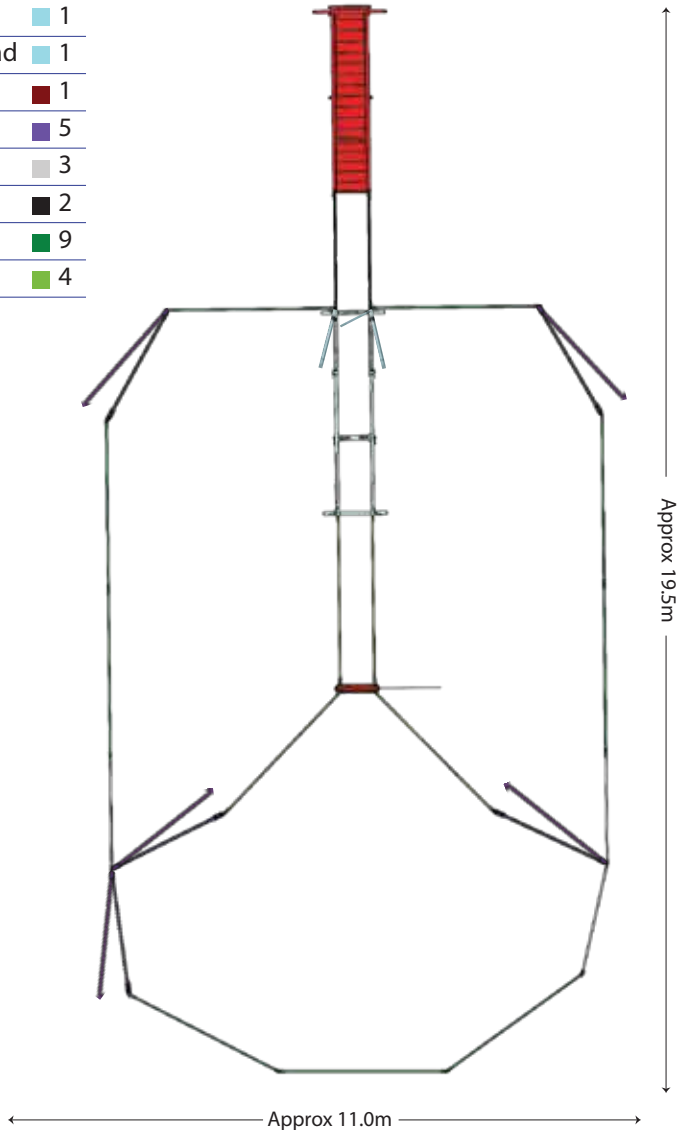

Sheep Panel 2.0 ■ 3

Sheep Gate 3.0 ■ 2

Draft Gate ■ 2

Race End Gate ■ 2

BRAZZEN
RURAL PRODUCTS

BRAZZEN

RURAL PRODUCTS

*Available in Offside Setup

Yard Plan for 60+ Sheep

KIT INCLUDES:

Sheep Panel 3.0 ■ 7

Sheep Gate 3.0 ■ 4

Adjustable V-Race ■ 1

3 Way Sheep Draft Head ■ 1

Guillotine Gate ■ 1

BRAZZEN
RURAL PRODUCTS

Yard Plan for 200+ Sheep

KIT INCLUDES:

Loading Ramp	■	1
Adjustable V-Race	■	1
3 Way Sheep Draft Head	■	1
Guillotine Gate	■	1
Sheep Gate 2.0	■	5
Sheep Panel 2.0	■	3
Sheep Panel 2.0 Blind	■	2
Sheep Panel 3.0	■	9
Sheep Panel 3.0 Blind	■	4