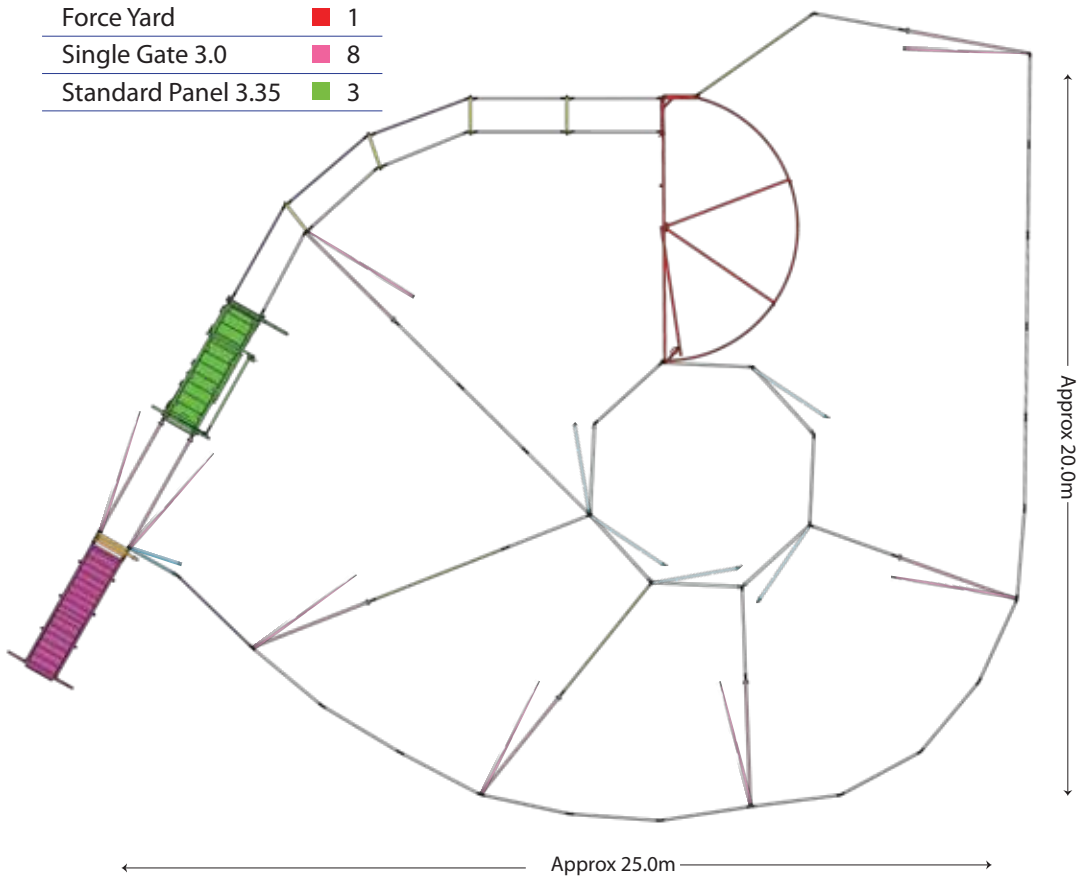

BRAZZEN
RURAL PRODUCTS

BRAZZEN

RURAL PRODUCTS

*Available in Offside Setup

Yard Plan for 100+ Flow Yard

KIT INCLUDES

Loading Ramp	■	1
Cattle Crush	■	1
Sliding Gates	■	1
Standard Gates 2.1	■	5
Access Gate	■	1
Standard Panels 2.1	■	33
Standard Panels 2.4	■	4
Race Bow	■	4
Force Yard	■	1
Single Gate 3.0	■	8
Standard Panel 3.35	■	3

BRAZZEN
RURAL PRODUCTS

Yard Plan for 100+ Force

KIT INCLUDES

Loading Ramp	■ 1
Cattle Crush	■ 1
Force Yard	■ 1
Sliding Gate	■ 1
Standard Gate 2.1	■ 7
Double Gate 3.0	■ 1
Access Gate	■ 2
Standard Panel 2.1	■ 45
Standard Panel 3.35	■ 1
Man Panel Gate	■ 1
Double Cattle Race Bow	■ 4
Race Walkway Mesh	■ 4