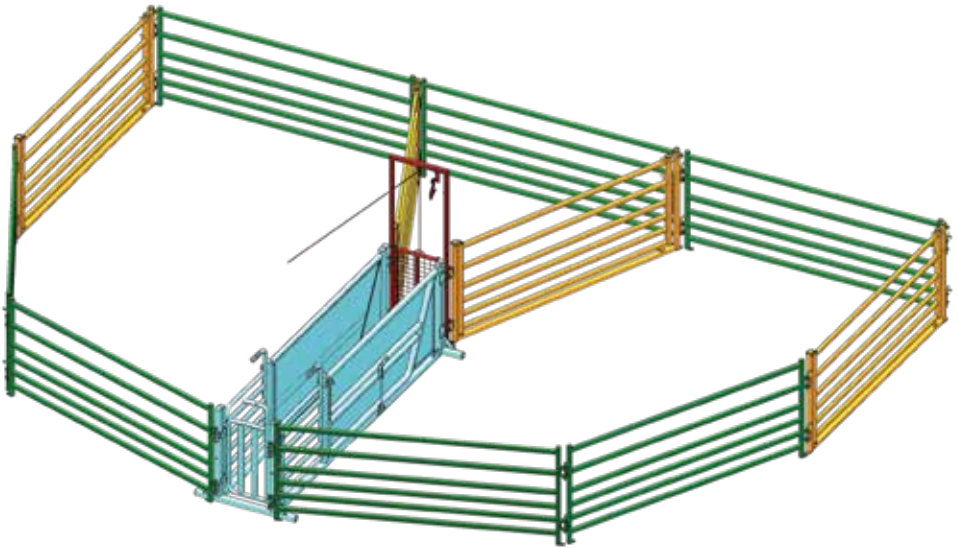

Sheep Panel 2.0 ■ 3

Sheep Gate 3.0 ■ 2

Draft Gate ■ 2

Race End Gate ■ 2

BRAZZEN
RURAL PRODUCTS

BRAZZEN

RURAL PRODUCTS

*Available in Offside Setup

Yard Plan for 60+ Sheep

KIT INCLUDES:

Sheep Panel 3.0 ■ 7

Sheep Gate 3.0 ■ 4

Adjustable V-Race ■ 1

3 Way Sheep Draft Head ■ 1

Guillotine Gate ■ 1

BRAZZEN
RURAL PRODUCTS

Yard Plan for 200+ Sheep

KIT INCLUDES:

Loading Ramp	■	1
Adjustable V-Race	■	1
3 Way Sheep Draft Head	■	1
Guillotine Gate	■	1
Sheep Gate 2.0	■	5
Sheep Panel 2.0	■	3
Sheep Panel 2.0 Blind	■	2
Sheep Panel 3.0	■	9
Sheep Panel 3.0 Blind	■	4

BRAZZEN
RURAL PRODUCTS

Yard Plan for 400+ Sheep

KIT INCLUDES

Sheep Panel 3.0	■	22
Sheep Panel 2.0	■	4
Sheep Panel Blind 3.0	■	2
Sheep Gate 3.0	■	4
Adjustable V-Race	■	1
3 Way Sheep Draft Head	■	1
Loading Ramp	■	1
Race Bows	■	2
Race Gate	■	2