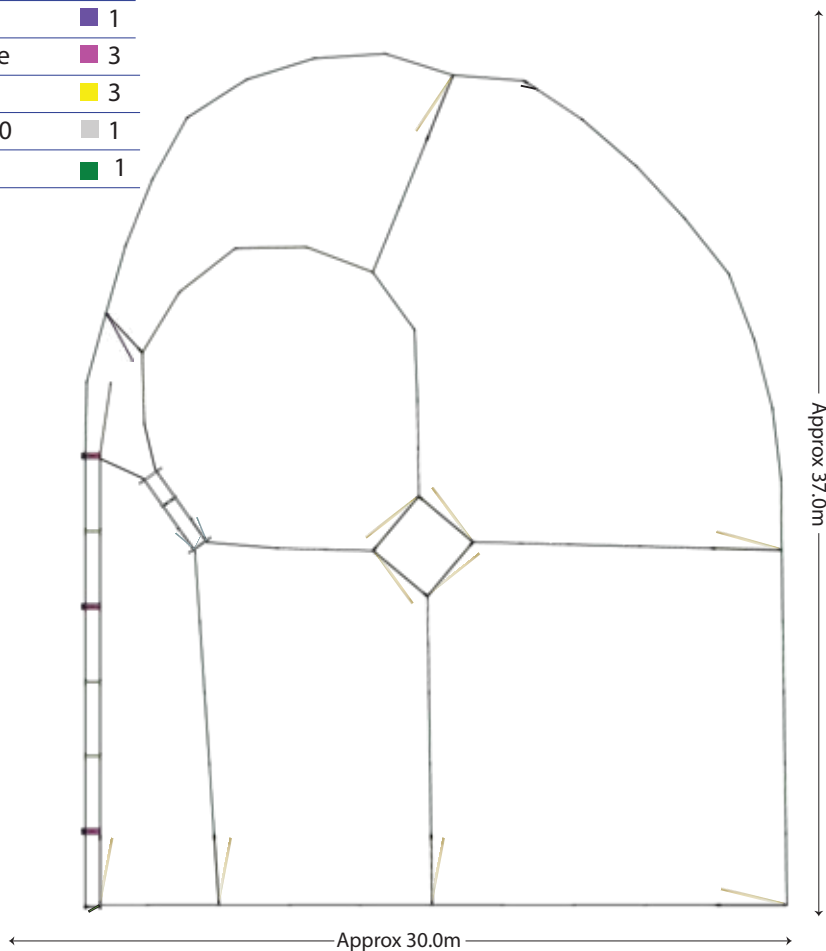

BRAZZEN
RURAL PRODUCTS

BRAZZEN

RURAL PRODUCTS

*Available in Offside Setup

Yard Plan for 1200 Sheep

KIT INCLUDES

Adjustable V Race	■ 1
3 Way Sheep Draft Head	■ 1
Sheep Panel 3.0	■ 53
Sheep Panel 2.0	■ 9
Blind Panel 3.0	■ 6
Blind Panel 2.0	■ 2
Sheep Gate 3.0	■ 10
Sheep Gate 2.0	■ 1
Sliding Sheep Gate	■ 3
Sheep Race Bow	■ 3
Man Panel Gate 3.0	■ 1
Sheep Race Gate	■ 1

BRAZZEN
RURAL PRODUCTS

Round Yard 20m

KIT INCLUDES:

Standard Gate 2.1	■ 1
Standard Panel 2.1	■ 27

Round Yard Diameter Specifications (Approx.)

10m	13 panels plus 1 gate = 14 units
12m	15 panels plus 1 gate = 16 units
13m	17 panels plus 1 gate = 18 units
14m	19 panels plus 1 gate = 20 units
16m	21 panels plus 1 gate = 22 units
17m	23 panels plus 1 gate = 24 units
18m	25 panels plus 1 gate = 26 units
20m	27 panels plus 1 gate = 28 units