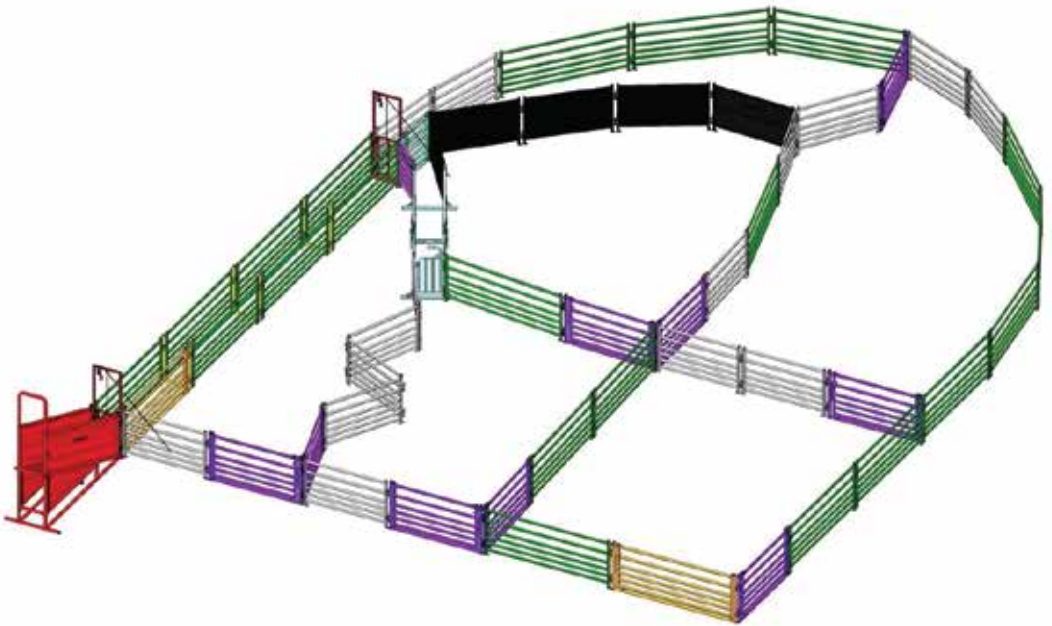

BRAZZEN
RURAL PRODUCTS

Yard Plan for 400+ Sheep

KIT INCLUDES

Sheep Panel 3.0	■	22
Sheep Panel 2.0	■	4
Sheep Panel Blind 3.0	■	2
Sheep Gate 3.0	■	4
Adjustable V-Race	■	1
3 Way Sheep Draft Head	■	1
Loading Ramp	■	1
Race Bows	■	2
Race Gate	■	2

BRAZZEN
RURAL PRODUCTS

BRAZZEN

RURAL PRODUCTS

*Available in Offside Setup

Yard Plan for 700 Sheep

KIT INCLUDES

Loading Ramp	■	1
Adjustable V-Race	■	1
3 Way Sheep Draft Head	■	1
Guillotine Gate	■	2
Sheep Race Bow	■	3
Sheep Panels 1.0 Blind	■	1
Draft Gate	■	1
Sheep Gate 2.0	■	9
Sheep Panel 2.0	■	15
Sheep Panel 2.0 Blind	■	5
Sheep Gate 3.0	■	2
Sheep Panel 3.0	■	21

BRAZZEN
RURAL PRODUCTS

Yard Plan for 800+ Sheep

KIT INCLUDES

Adjustable V-Race	1
3 Way Sheep Draft Head	1
Sheep Race Gate	1
Sheep Draft Gate	1
Sheep Race Bow	2
Sheep Panel 1.0	2
Sheep Panel 2.0	15
Sheep Panel 2.0 Blind	12
Sheep Gate 3.0	10
Sheep Panel 3.0	18

BRAZZEN
RURAL PRODUCTS

Yard Plan for 1000 Sheep

KIT INCLUDES

Adjustable V-Race	1
3 Way Sheep Draft Head	1
Sheep Race Gate	2
Sheep Draft Gate	1
Sheep Race Bow	3
Sheep Panels 1.0	2
Sheep Panel 2.0	11
Sheep Panel 2.0 Blind	12
Sheep Gate 3.0	10
Sheep Panel 3.0	30