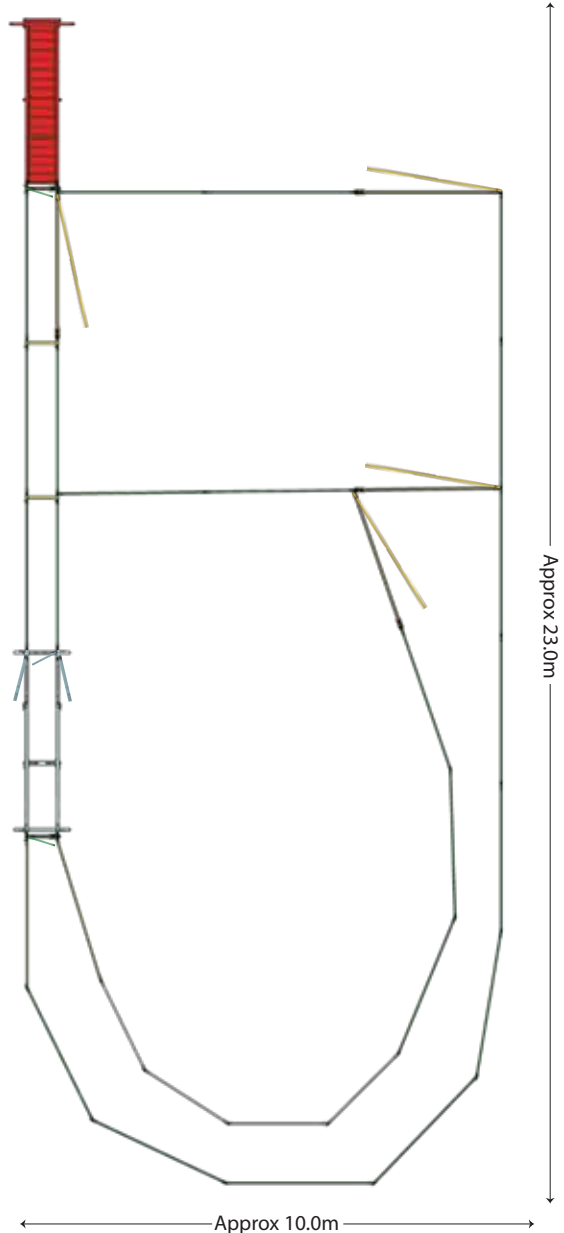

Yard Plan for 60+ Sheep

KIT INCLUDES:

Sheep Panel 3.0 ■ 7

Sheep Gate 3.0 ■ 4

Adjustable V-Race ■ 1

3 Way Sheep Draft Head ■ 1

Guillotine Gate ■ 1

BRAZZEN
RURAL PRODUCTS

Yard Plan for 200+ Sheep

KIT INCLUDES:

Loading Ramp	■	1
Adjustable V-Race	■	1
3 Way Sheep Draft Head	■	1
Guillotine Gate	■	1
Sheep Gate 2.0	■	5
Sheep Panel 2.0	■	3
Sheep Panel 2.0 Blind	■	2
Sheep Panel 3.0	■	9
Sheep Panel 3.0 Blind	■	4

BRAZZEN
RURAL PRODUCTS

Yard Plan for 400+ Sheep

KIT INCLUDES

Sheep Panel 3.0	■	22
Sheep Panel 2.0	■	4
Sheep Panel Blind 3.0	■	2
Sheep Gate 3.0	■	4
Adjustable V-Race	■	1
3 Way Sheep Draft Head	■	1
Loading Ramp	■	1
Race Bows	■	2
Race Gate	■	2

BRAZZEN
RURAL PRODUCTS

BRAZZEN

RURAL PRODUCTS

*Available in Offside Setup

Yard Plan for 700 Sheep

KIT INCLUDES

Loading Ramp	■	1
Adjustable V-Race	■	1
3 Way Sheep Draft Head	■	1
Guillotine Gate	■	2
Sheep Race Bow	■	3
Sheep Panels 1.0 Blind	■	1
Draft Gate	■	1
Sheep Gate 2.0	■	9
Sheep Panel 2.0	■	15
Sheep Panel 2.0 Blind	■	5
Sheep Gate 3.0	■	2
Sheep Panel 3.0	■	21