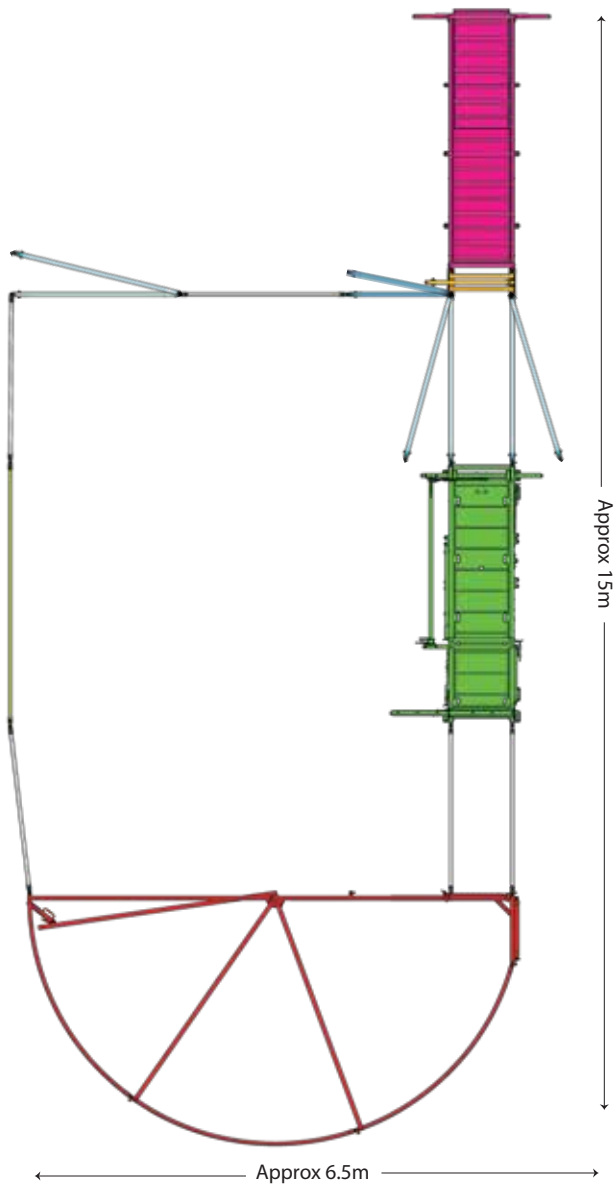

BRAZZEN
RURAL PRODUCTS

BRAZZEN

RURAL PRODUCTS

*Available in Offside Setup

Yard Plan for 20-30 Force

KIT INCLUDES

Loading Ramp ■ 1

Cattle Crush ■ 1

Force Yard ■ 1

Sliding Gate ■ 1

Standard Gate ■ 3

Access Gate ■ 1

Standard Panel ■ 5

Cattle Panel 3.35 ■ 1

BRAZZEN
RURAL PRODUCTS

Yard Plan for 30-40 Force

BRAZEN
RURAL PRODUCTS

Yard Plan for 40-50 Force

KIT INCLUDES

Loading Ramp	■ 1
Cattle Crush	■ 1
Force Yard	■ 1
Sliding Gate	■ 1
Standard Gate	■ 4
Access Gate	■ 2
Standard Panel 2.1	■ 14
Standard Panel 3.35	■ 2
Man Panel Gate	■ 1
Double Race Bow	■ 2
Race Walkway Mesh	■ 2