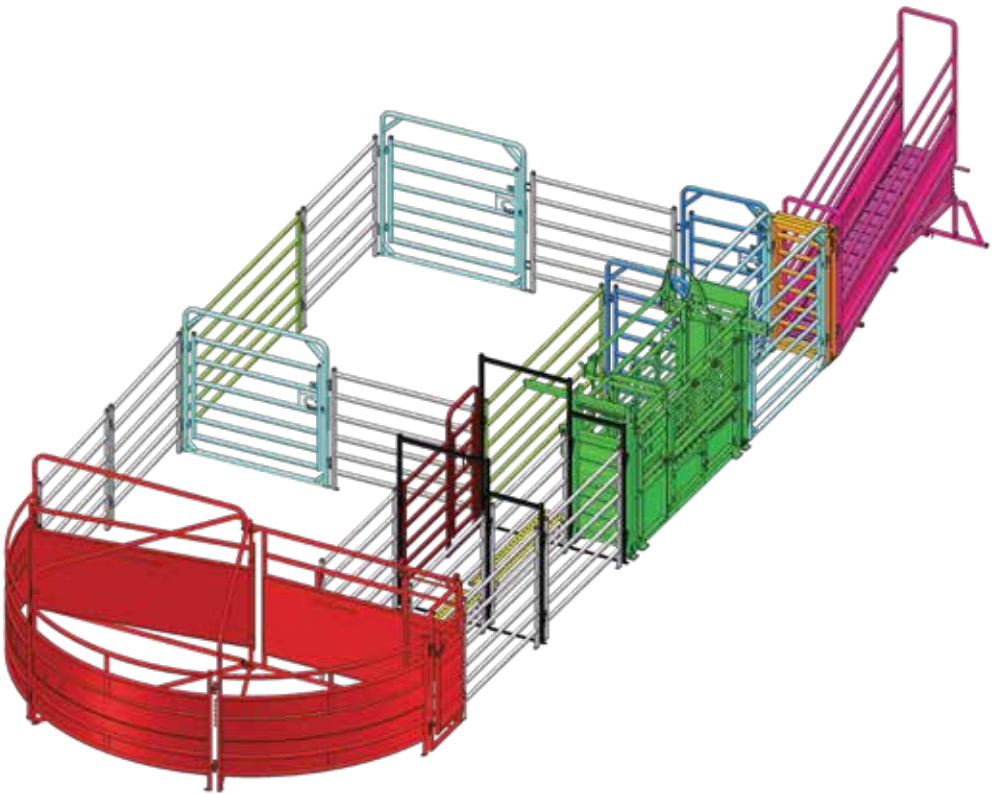

BRAZZEN
RURAL PRODUCTS

BRAZZEN

RURAL PRODUCTS

*Available in Offside Setup

Yard Plan for 20-30 Force

KIT INCLUDES

Loading Ramp ■ 1

Cattle Crush ■ 1

Force Yard ■ 1

Sliding Gate ■ 1

Standard Gate ■ 3

Access Gate ■ 1

Standard Panel ■ 5

Cattle Panel 3.35 ■ 1

BRAZZEN
RURAL PRODUCTS

Yard Plan for 30-40 Force

KIT INCLUDES:

Loading Ramp	■	1
Cattle Crush	■	1
Force Yard	■	1
Sliding Gate	■	1
Cattle Gate 2.1	■	4
Access Gate	■	2
Cattle Panel 2.1	■	10
Cattle Panel 3.35	■	2
Man Panel Gate	■	1
Double Race Bow	■	2
Race Walkway Mesh	■	2

BRAZEN
RURAL PRODUCTS

Yard Plan for 40-50 Force

KIT INCLUDES

Loading Ramp	■ 1
Cattle Crush	■ 1
Force Yard	■ 1
Sliding Gate	■ 1
Standard Gate	■ 4
Access Gate	■ 2
Standard Panel 2.1	■ 14
Standard Panel 3.35	■ 2
Man Panel Gate	■ 1
Double Race Bow	■ 2
Race Walkway Mesh	■ 2