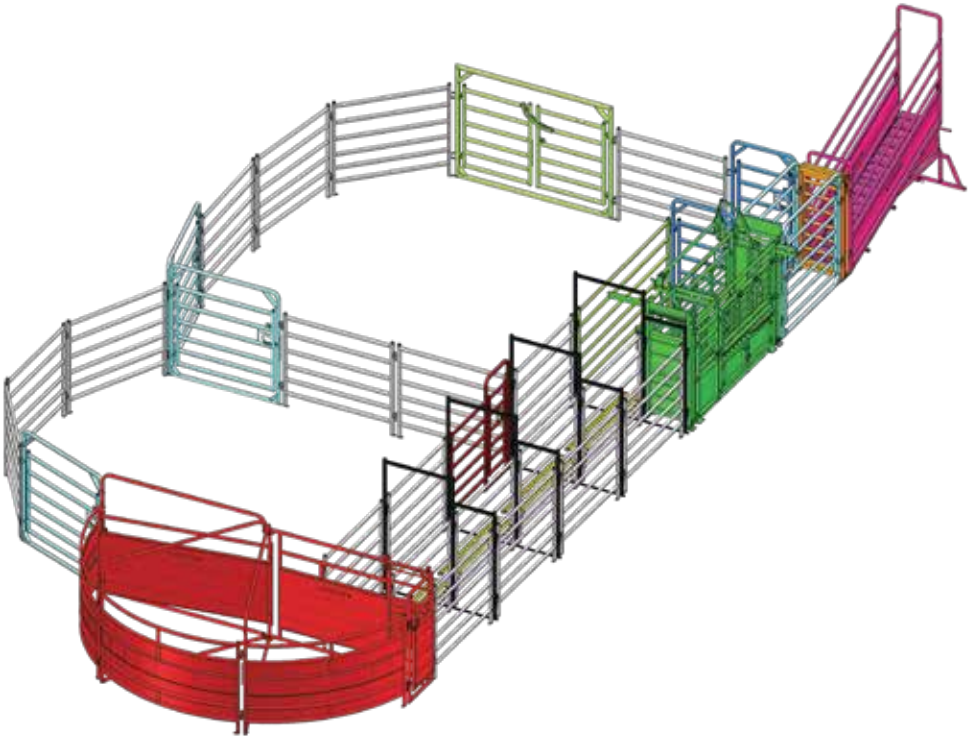

BRAZZEN
RURAL PRODUCTS

BRAZZEN

RURAL PRODUCTS

*Available in Offside Setup

Yard Plan for 50-60 Force

KIT INCLUDES

Loading Ramp	■ 1
Cattle Crush	■ 1
Force Yard	■ 1
Sliding Gate	■ 1
Standard Gate	■ 4
Access Gate	■ 3
Standard Panel 2.1	■ 18
Standard Panel 3.35	■ 2
Man Panel Gate	■ 1
Double Cattle Race Bow	■ 3
Race Walkway Mesh	■ 3

BRAZEN
RURAL PRODUCTS

Yard Plan for 60+ Force

KIT INCLUDES

Loading Ramp	■	1
Cattle Crush	■	1
Force Yard	■	1
Sliding Gate	■	1
Standard Gate 2.1	■	5
Access Gate	■	2
Double Gate 3.0	■	1
Standard Panel 2.1	■	20
Standard Panel 3.35	■	1
Man Panel Gate	■	1
Double Cattle Race Bow	■	4
Race Walkway Mesh	■	4

BRAZZEN
RURAL PRODUCTS

Yard Plan for 70+ Force

KIT INCLUDES

Loading Ramp	■	1
Cattle Crush	■	1
Force Yard	■	1
Sliding Gate	■	1
Standard Gate 2.1	■	4
Access Gate	■	2
Double Gate 3.0	■	1
Standard Panel 2.1	■	19
Standard Panel 3.35	■	1
Man Panel Gate	■	1
Double Cattle Race Bow	■	3
Race Walkway Mesh	■	3

BRAZEN
RURAL PRODUCTS

BRAZZEN

RURAL PRODUCTS

*Available in Offside Setup

Yard Plan for 70+ Worker Force Yard

KIT INCLUDES

Loading Ramp	■	1
Cattle Crush	■	1
Force Yard	■	1
Sliding Gate	■	1
Standard Gate 2.1	■	6
Access Gate	■	2
Cattle Panel 1.25	■	1
Standard Panel 2.1	■	25
Standard Panel 3.35	■	1
Man Panel Gate	■	1
Double Cattle Race Bow	■	3
Race Walkway Mesh	■	4