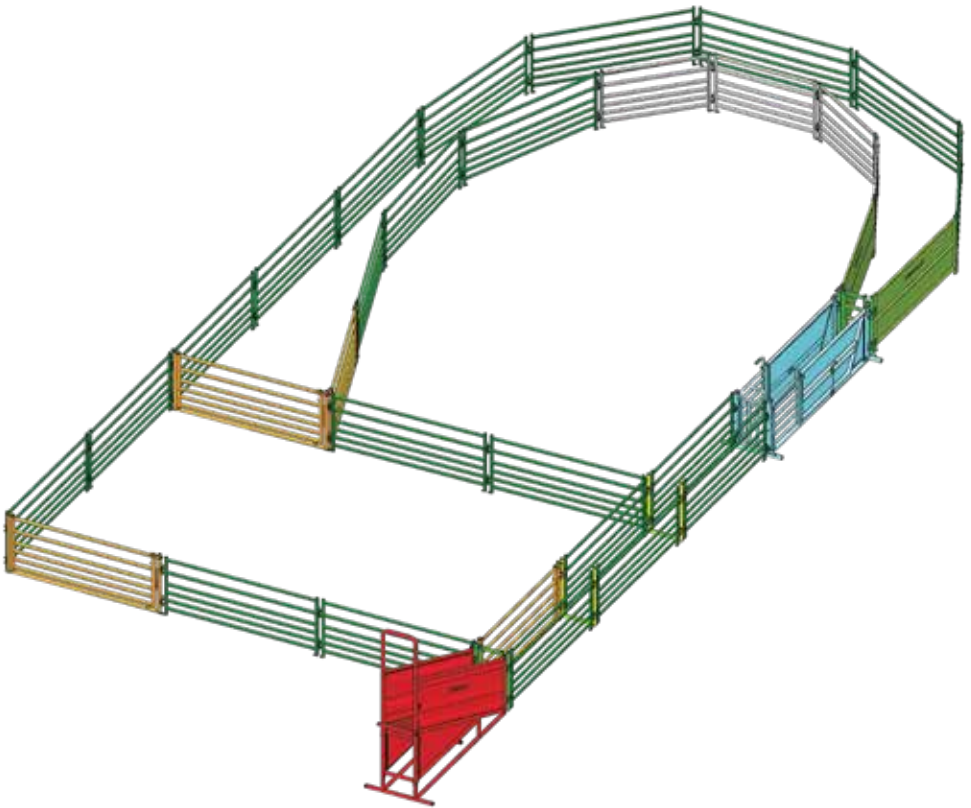

Yard Plan for 60+ Sheep

KIT INCLUDES:

Sheep Panel 3.0 ■ 7

Sheep Gate 3.0 ■ 4

Adjustable V-Race ■ 1

3 Way Sheep Draft Head ■ 1

Guillotine Gate ■ 1

BRAZZEN
RURAL PRODUCTS

Yard Plan for 200+ Sheep

KIT INCLUDES:

Loading Ramp	■	1
Adjustable V-Race	■	1
3 Way Sheep Draft Head	■	1
Guillotine Gate	■	1
Sheep Gate 2.0	■	5
Sheep Panel 2.0	■	3
Sheep Panel 2.0 Blind	■	2
Sheep Panel 3.0	■	9
Sheep Panel 3.0 Blind	■	4

BRAZZEN
RURAL PRODUCTS

Yard Plan for 400+ Sheep

KIT INCLUDES

Sheep Panel 3.0	■	22
Sheep Panel 2.0	■	4
Sheep Panel Blind 3.0	■	2
Sheep Gate 3.0	■	4
Adjustable V-Race	■	1
3 Way Sheep Draft Head	■	1
Loading Ramp	■	1
Race Bows	■	2
Race Gate	■	2

BRAZZEN
RURAL PRODUCTS

BRAZZEN

RURAL PRODUCTS

*Available in Offside Setup

Yard Plan for 700 Sheep

KIT INCLUDES

Loading Ramp	■	1
Adjustable V-Race	■	1
3 Way Sheep Draft Head	■	1
Guillotine Gate	■	2
Sheep Race Bow	■	3
Sheep Panels 1.0 Blind	■	1
Draft Gate	■	1
Sheep Gate 2.0	■	9
Sheep Panel 2.0	■	15
Sheep Panel 2.0 Blind	■	5
Sheep Gate 3.0	■	2
Sheep Panel 3.0	■	21