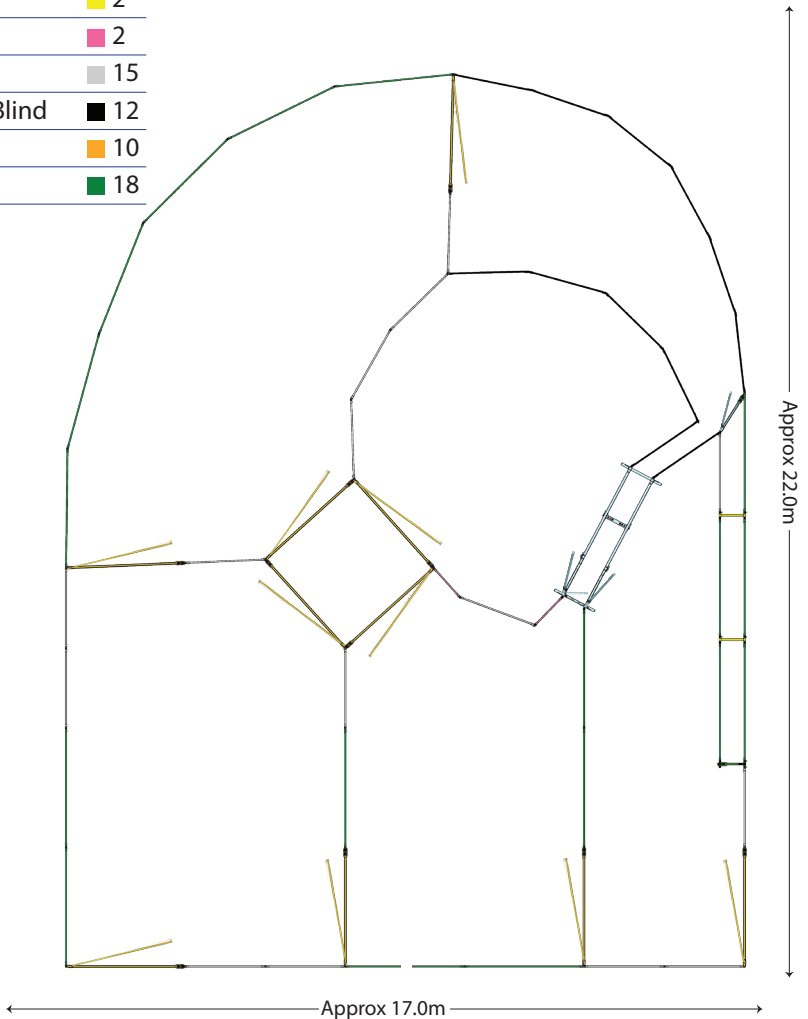

## Yard Plan for 800+ Sheep

### KIT INCLUDES

Adjustable V-Race	1
3 Way Sheep Draft Head	1
Sheep Race Gate	1
Sheep Draft Gate	1
Sheep Race Bow	2
Sheep Panel 1.0	2
Sheep Panel 2.0	15
Sheep Panel 2.0 Blind	12
Sheep Gate 3.0	10
Sheep Panel 3.0	18