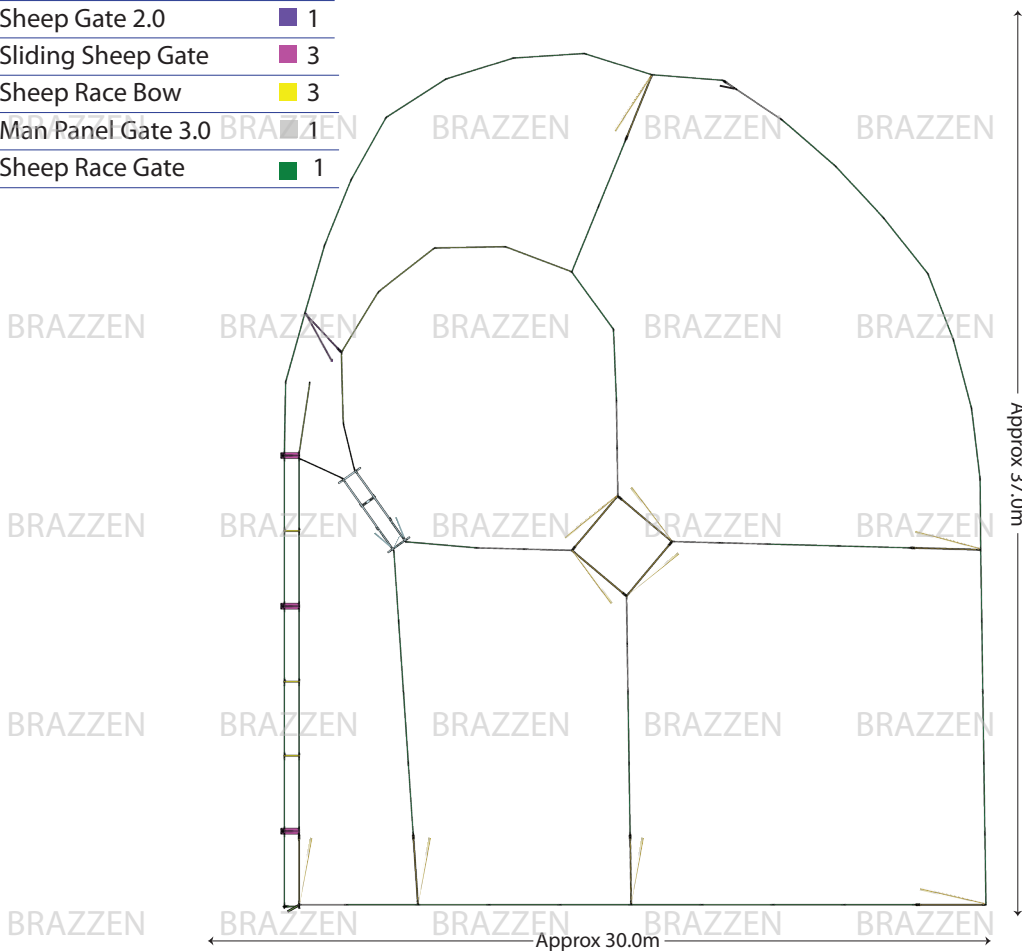

BRAZZEN

RURAL PRODUCTS

*Available in Offside Setup

Yard Plan for 1200 Sheep

KIT INCLUDES

Adjustable V Race	■ 1
3 Way Sheep Draft Head	■ 1
Sheep Panel 3.0	■ 53
Sheep Panel 2.0	■ 9
Blind Panel 3.0	■ 6
Blind Panel 2.0	■ 2
Sheep Gate 3.0	■ 10
Sheep Gate 2.0	■ 1
Sliding Sheep Gate	■ 3
Sheep Race Bow	■ 3
Man Panel Gate 3.0	■ 1
Sheep Race Gate	■ 1