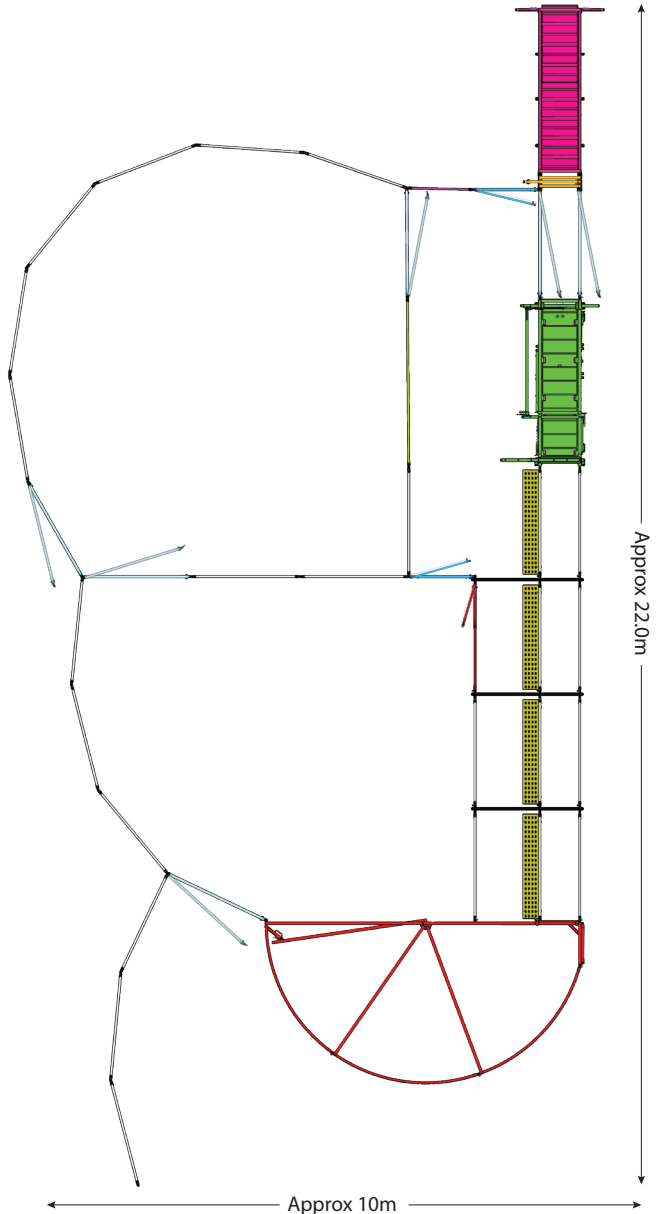

BRAZZEN

RURAL PRODUCTS

*Available in Offside Setup

Yard Plan for 70+ Worker Force Yard

KIT INCLUDES

Loading Ramp	1
Cattle Crush	1
Force Yard	1
Sliding Gate	1
Standard Gate 2.1	6
Access Gate	2
Cattle Panel 1.25	1
Standard Panel 2.1	25
Standard Panel 3.35	1
Man Panel Gate	1
Double Cattle Race Bow	3
Race Walkway Mesh	4