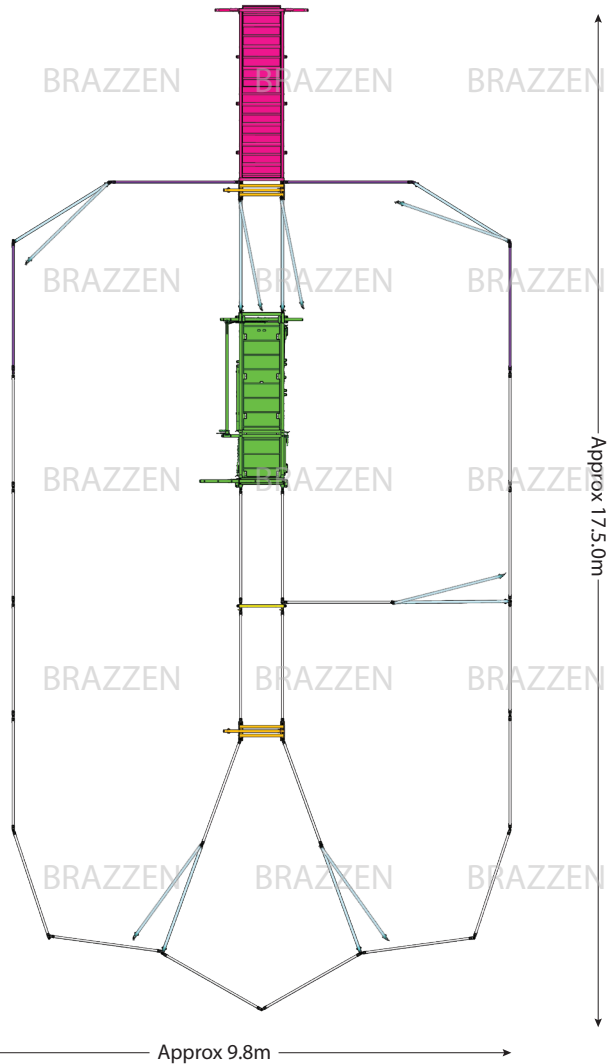

## Yard Plan for 60-80 Head of Cattle

KIT INCLUDES	
Loading Ramp	1
Cattle Crush	1
Sliding Gate	2
Standard Gate 2.1	7
Standard Panel 2.4	4
Race Bow	1
Standard Panel 2.1	21

**BRAZZEN**  
RURAL PRODUCTS

BRAZZEN