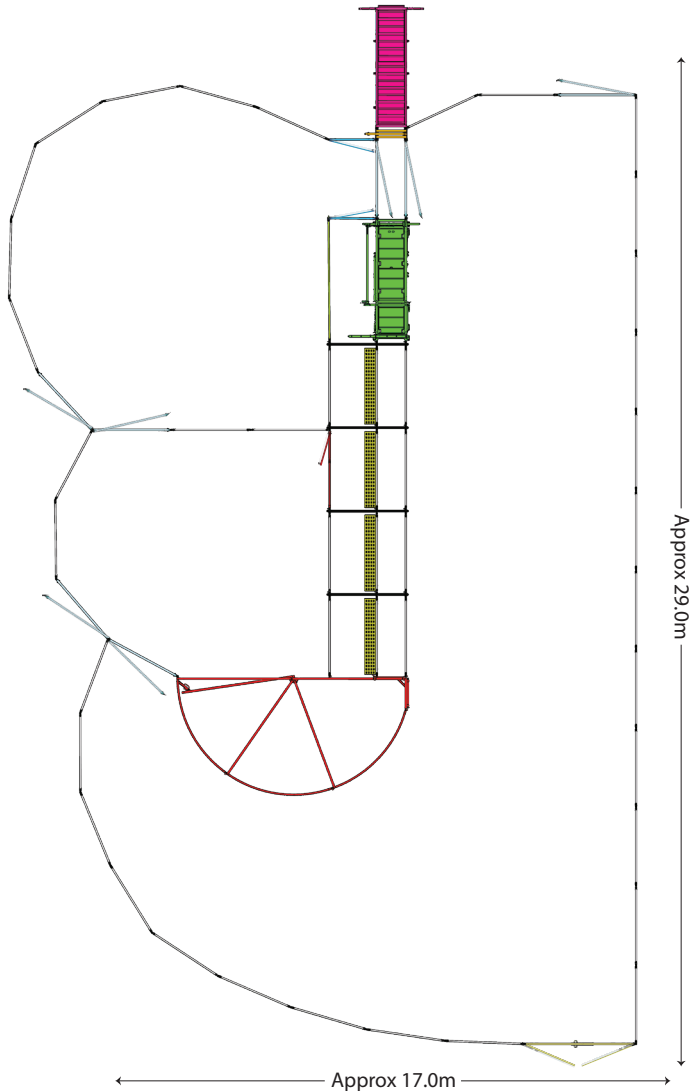

## Yard Plan for 100+ Force

### KIT INCLUDES

Loading Ramp	■ 1
Cattle Crush	■ 1
Force Yard	■ 1
Sliding Gate	■ 1
Standard Gate 2.1	■ 7
Double Gate 3.0	■ 1
Access Gate	■ 2
Standard Panel 2.1	■ 45
Standard Panel 3.35	■ 1
Man Panel Gate	■ 1
Double Cattle Race Bow	■ 4
Race Walkway Mesh	■ 4