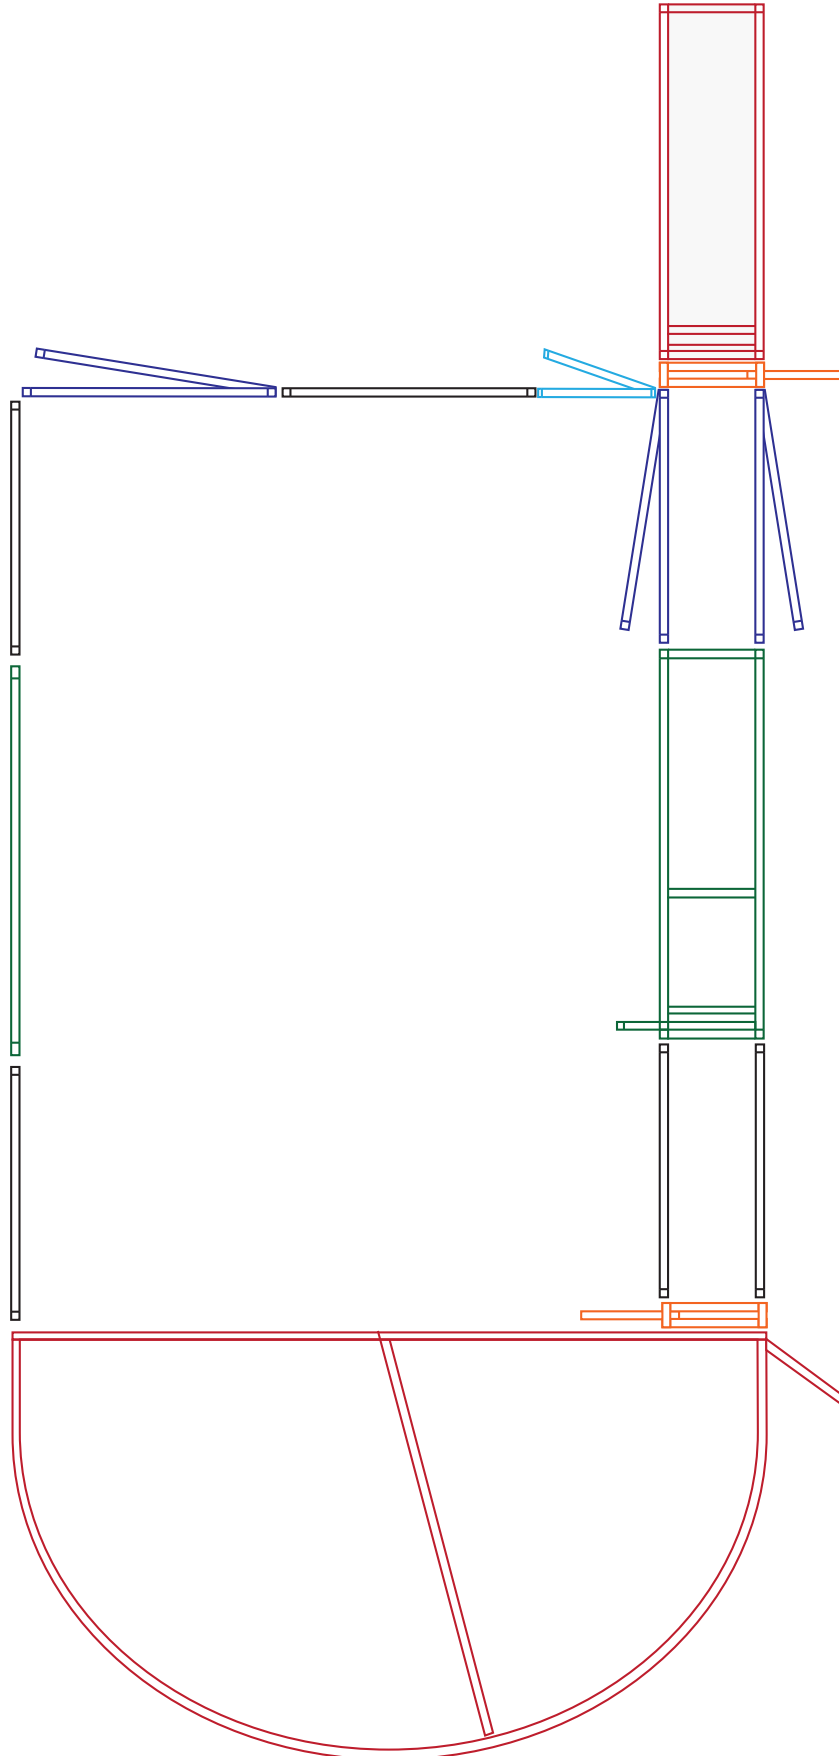

# Yard Plan for 20-30 Force

## KIT INCLUDES

Loading Ramp	■	1
Cattle Crush	■	1
Force Yard	■	1
Sliding Gates	■	2
Standard Gates	■	3
Access Gate	■	1
Standard Panels	■	5
3.35 Panel	■	1