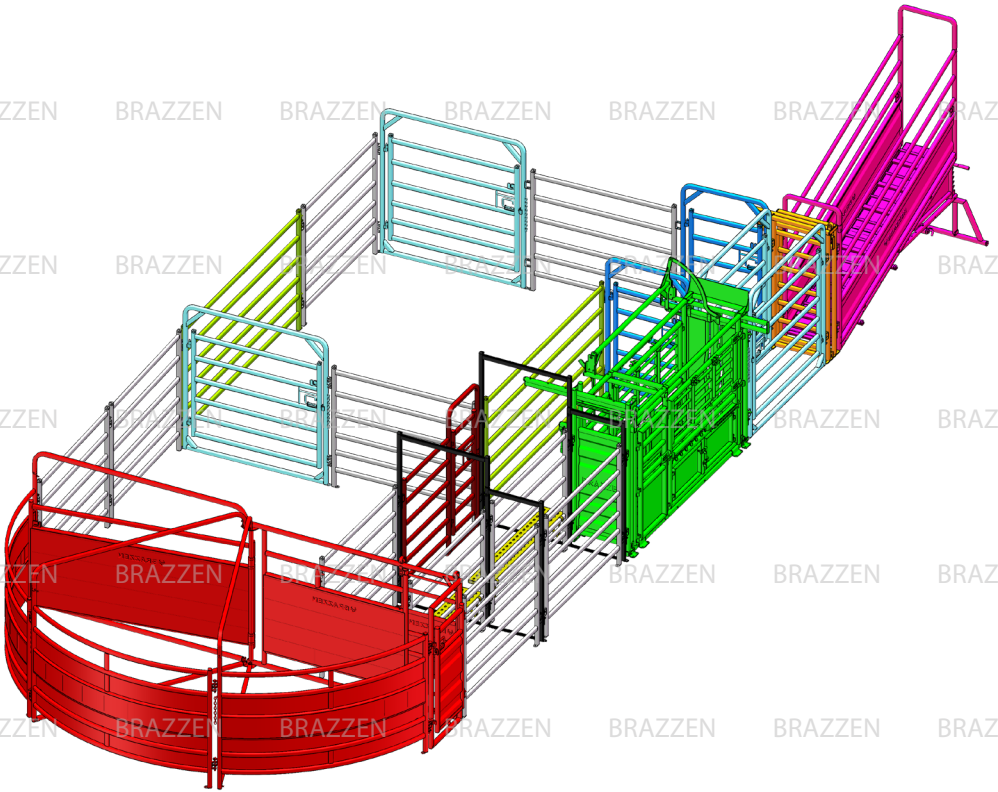

Yard Plan for 40-50 Force

KIT INCLUDES

Loading Ramp	1
Cattle Crush	1
Force Yard	1
Sliding Gate	1
Standard Gate	4
Access Gate	2
Standard Panel 2.1	14
Standard Panel 3.65	2
Man Panel Gate	1
Double Race Bow	2
Race Walkway Mesh	2