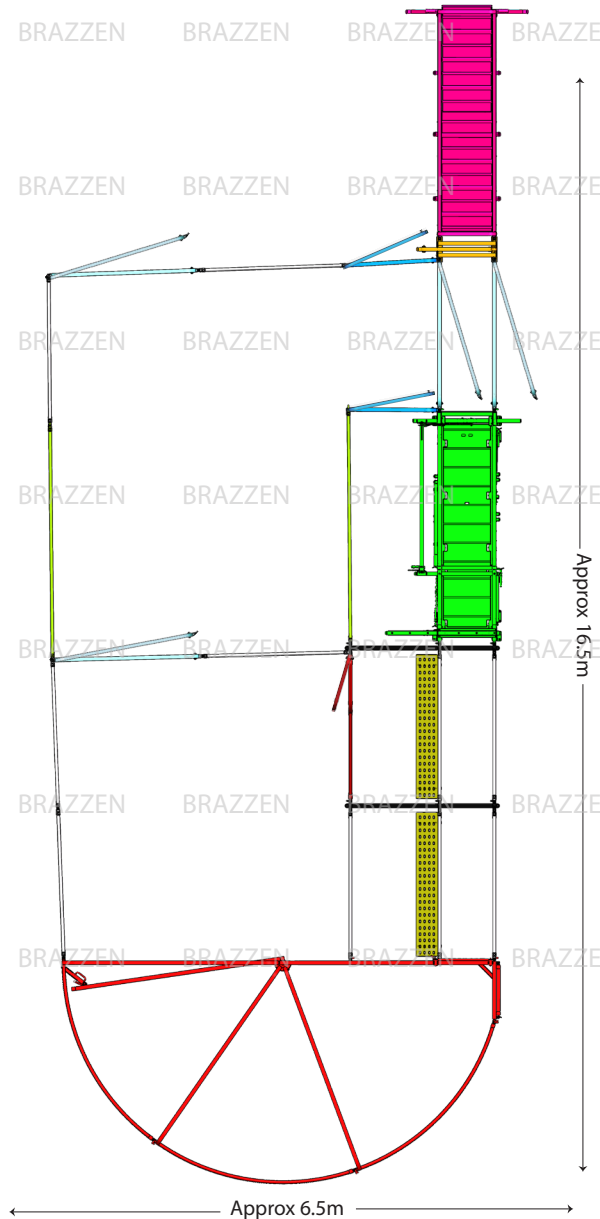

Yard Plan for 30-40 Force

KIT INCLUDES:

Loading Ramp		1
Cattle Crush		1
Force Yard		1
Sliding Gate		1
Cattle Gate 2.1		4
Access Gate		2
Cattle Panel 2.1		10
Cattle Panel 3.65		2
Man Panel Gate		1
Double Race Bow		2
Race Walkway Mesh		2