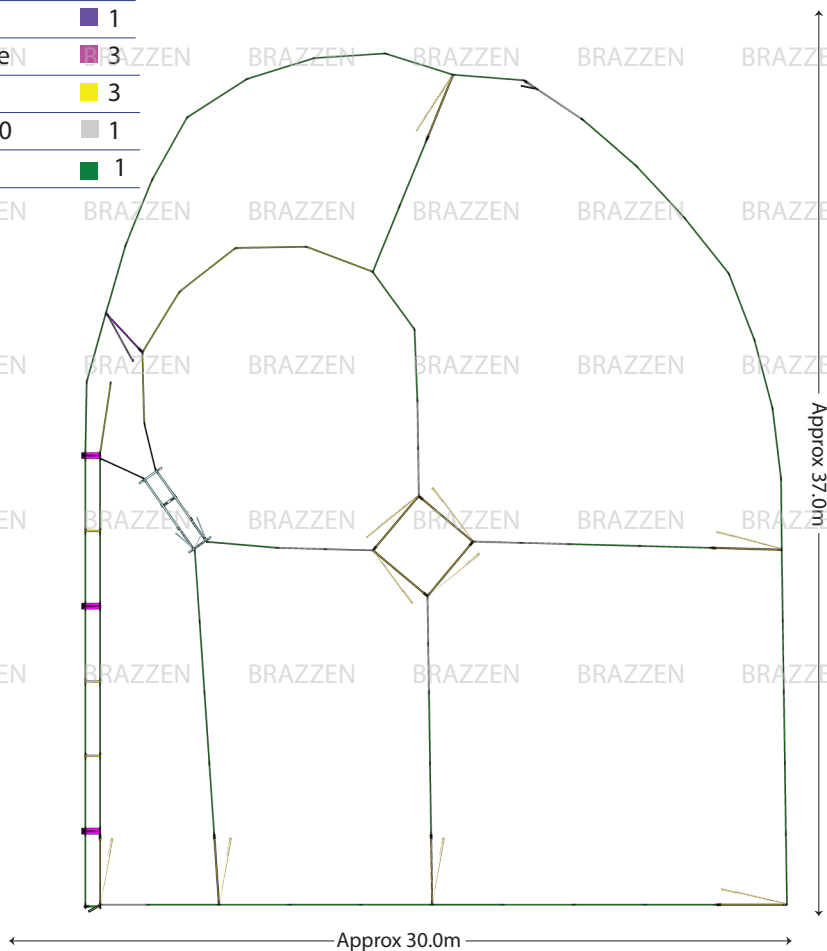

BRAZZEN

RURAL PRODUCTS

*Available in Offside Setup

Yard Plan for 1200 Sheep

KIT INCLUDES

Adjustable V Race	■	1
3 Way Sheep Draft Head	■	1
Sheep Panel 3.0	■	53
Sheep Panel 2.0	■	9
Blind Panel 3.0	■	6
Blind Panel 2.0	■	2
Sheep Gate 3.0	■	10
Sheep Gate 2.0	■	1
Sliding Sheep Gate	■	3
Sheep Race Bow	■	3
Man Panel Gate 3.0	■	1
Sheep Race Gate	■	1