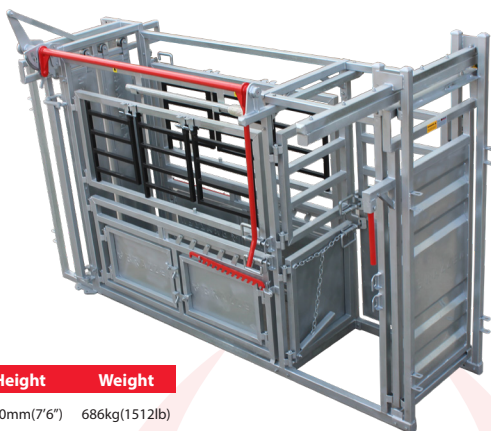

• Optional Small And Large Floor For  
STANDARD and PREMIUM Crush

		Length	Depth	Height	Weight
Premium Crush	<b>CCFP</b>	3622mm(11.89')	850mm(2'9")	2030mm(7'6")	686kg(1512lb)
Floor - Large	<b>CCFL</b>	2055mm(6'8")	743mm(2'5")	50mm(2")	53kg(454lb)
Floor - Small	<b>CCFS</b>	910mm(3')	745mm(2'5")	50mm(2")	24kg(265lb)