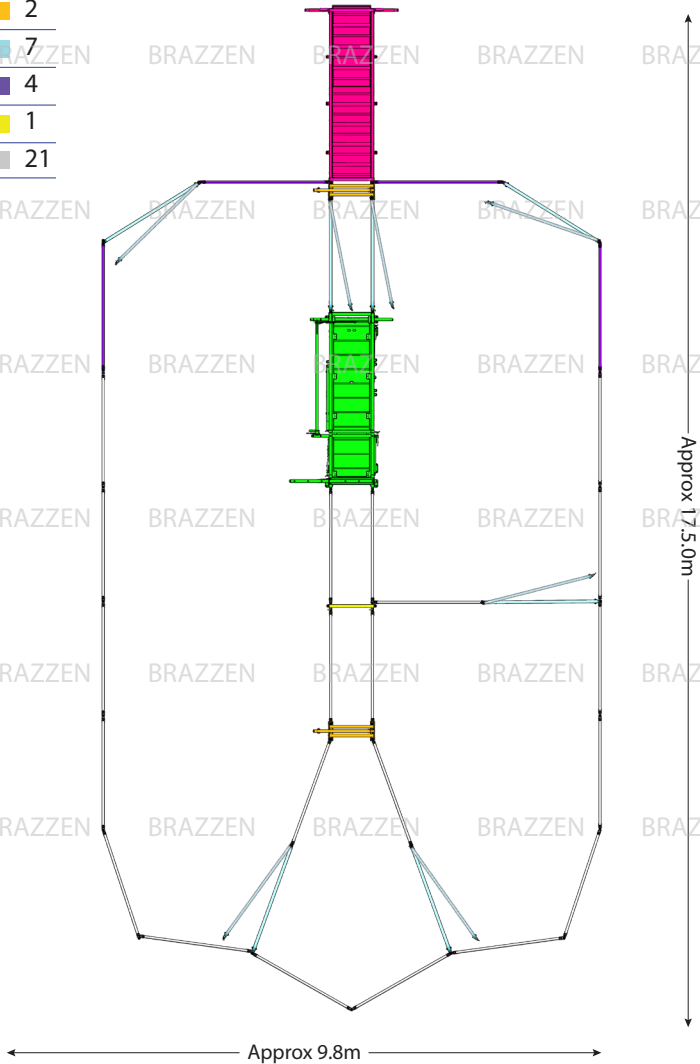

Yard Plan for 60-80 Head of Cattle

KIT INCLUDES

Loading Ramp	1
Cattle Crush	1
Sliding Gate	2
Standard Gate 2.1	7
Standard Panel 2.4	4
Race Bow	1
Standard Panel 2.1	21