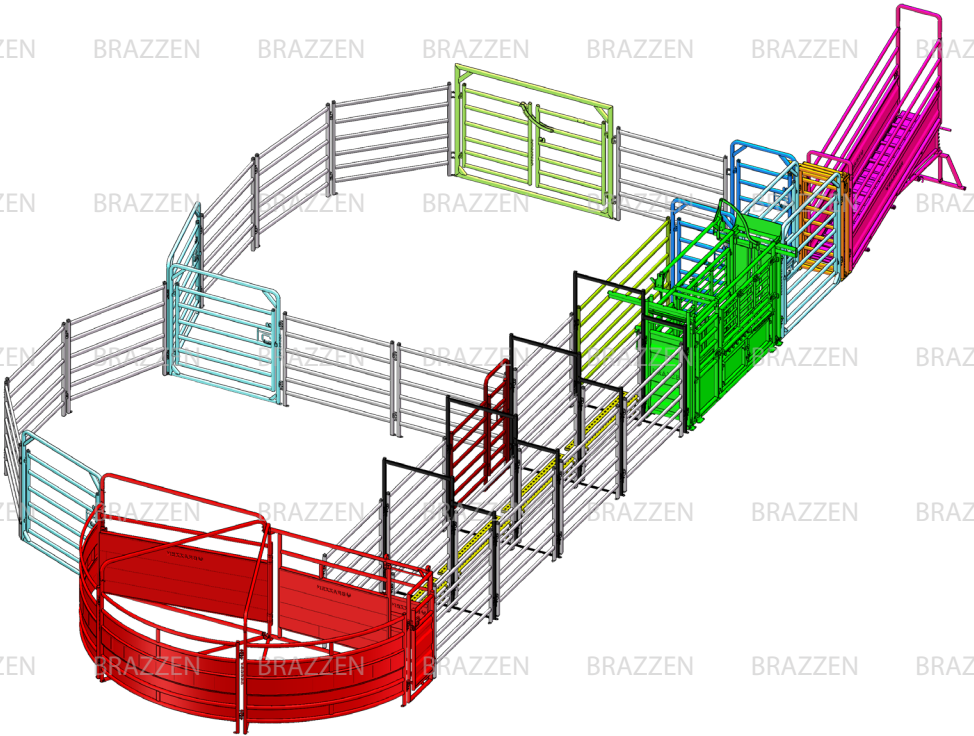

BRAZZEN

RURAL PRODUCTS