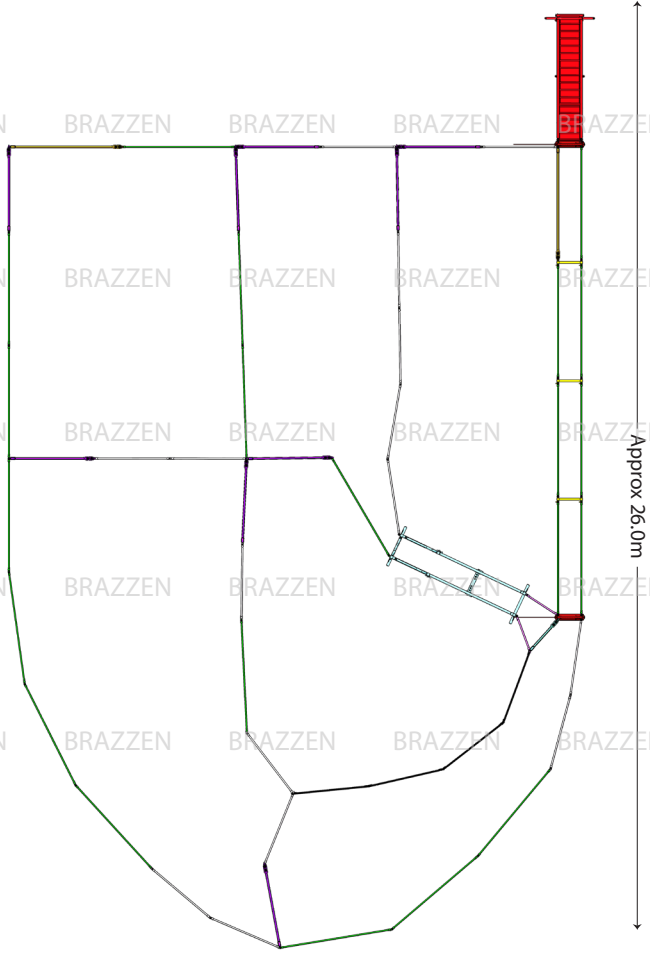

Yard Plan for 700 Sheep

KIT INCLUDES

Loading Ramp	■ 1
Adjustable V-Race	■ 1
3 Way Sheep Draft Head	■ 1
Guillotine Gate	■ 2
Sheep Race Bow	■ 3
Sheep Panels 1.0 Blind	■ 2
Draft Gate	■ 1
Sheep Gate 2.0	■ 9
Sheep Panel 2.0	■ 15
Sheep Panel 2.0 Blind	■ 4
Sheep Gate 3.0	■ 2
Sheep Panel 3.0	■ 21

Approx 17.0m

Approx 26.0m