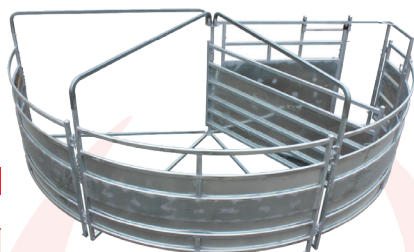

Width	Depth	Height	Weight
Blind	CFYB	6300(20.67')	3150(10.33')	2200(7.22')	622kg(1371lb)
Blind-Offside	CFYBO	6300(20.67')	3150(10.33')	2200(7.22')	622kg(1371lb)
Walkway Kits	CFYBWK				112kg(246lb)