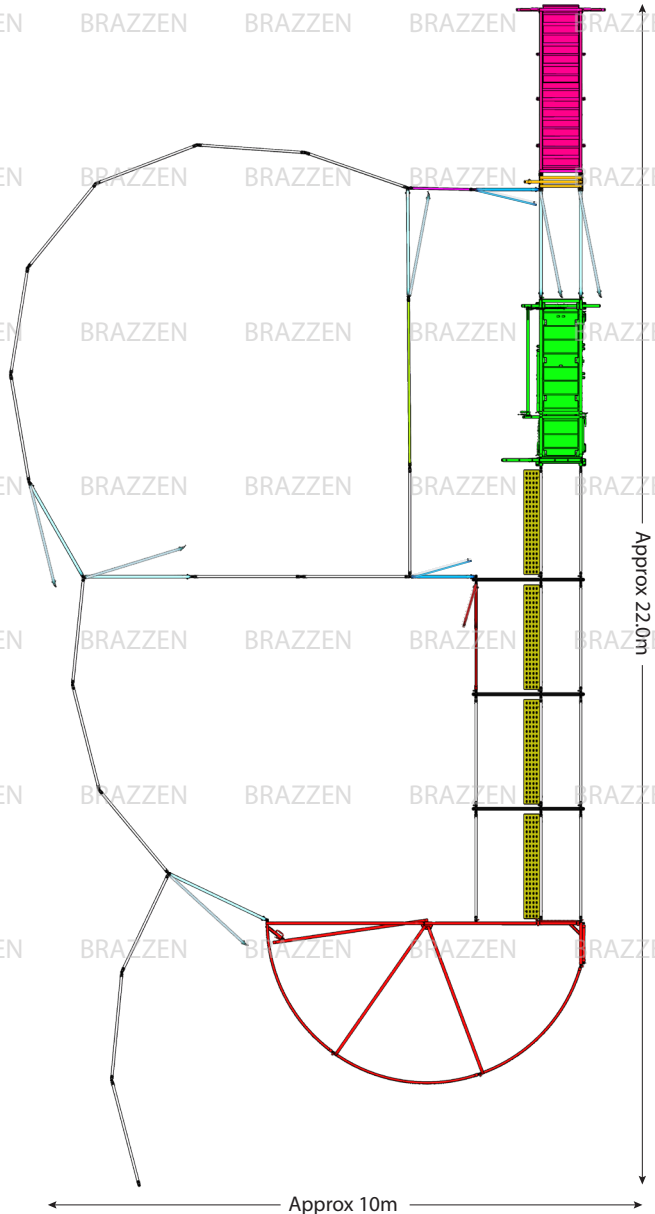

BRAZZEN

RURAL PRODUCTS

*Available in Offside Setup

Yard Plan for 70+ Worker Force Yard

KIT INCLUDES

Loading Ramp	■ 1
Cattle Crush	■ 1
Force Yard	■ 1
Sliding Gate	■ 1
Standard Gate 2.1	■ 6
Access Gate	■ 2
Cattle Panel 1.25	■ 1
Standard Panel 2.1	■ 25
Standard Panel 3.65	■ 1
Man Panel Gate	■ 1
Double Cattle Race Bow	■ 3
Race Walkway Mesh	■ 4