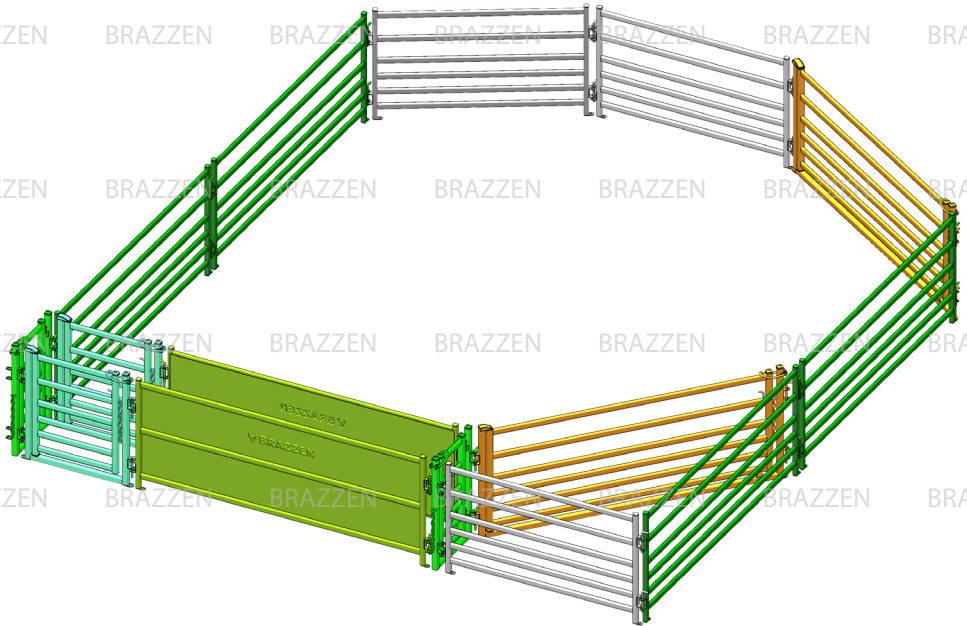

### KIT INCLUDES:

Sheep Panel 3.0 Blind ■ 2

Sheep Panel 3.0 ■ 4

Sheep Panel 2.0 ■ 3

Sheep Gate 3.0 ■ 2

Draft Gate ■ 2

Race End Gate ■ 2

## Yard Plan for 60+ Sheep

**KIT INCLUDES:**

Sheep Panel 3.0 ■ 7

Sheep Gate 3.0 ■ 4

Adjustable V-Race ■ 1

3 Way Sheep Draft Head ■ 1

Guillotine Gate ■ 1

BRAZZEN BRAZZEN BRAZZEN BRAZZEN BRAZZEN BRAZZEN BRAZZEN