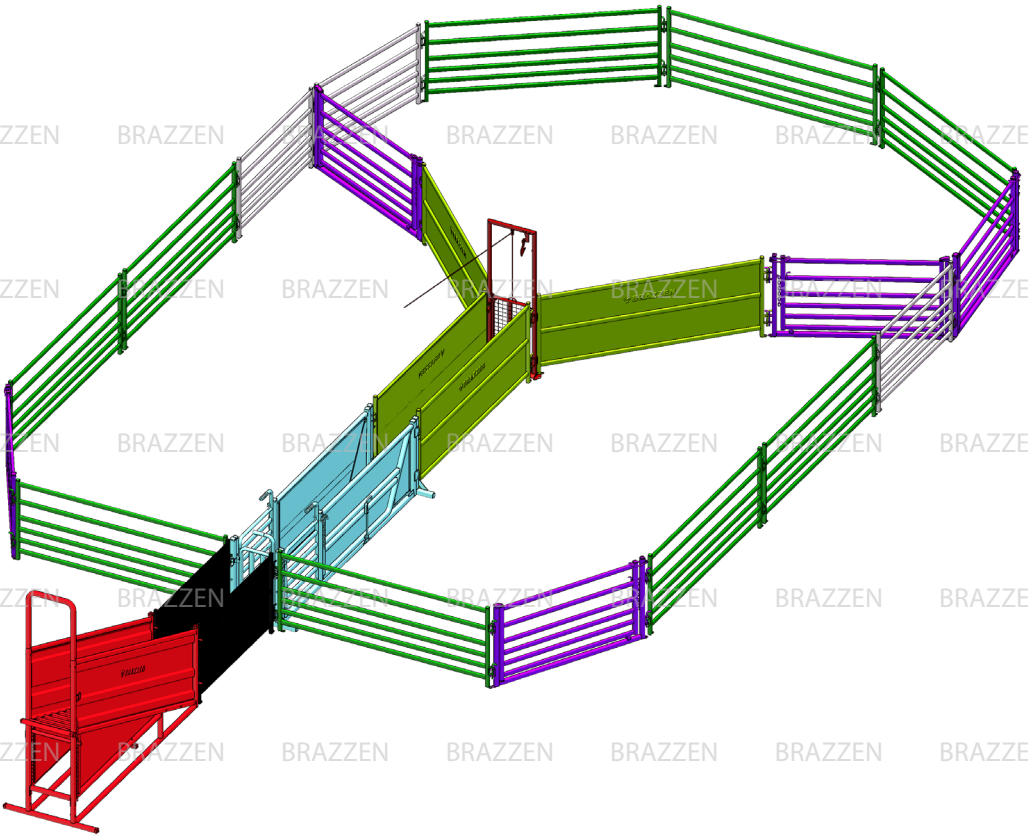

## Yard Plan for 200+ Sheep

**KIT INCLUDES:**

Loading Ramp	■ 1
Adjustable V-Race	■ 1
3 Way Sheep Draft Head	■ 1
Guillotine Gate	■ 1
Sheep Gate 2.0	■ 5
Sheep Panel 2.0	■ 3
Sheep Panel 2.0 Blind	■ 2
Sheep Panel 3.0	■ 9
Sheep Panel 3.0 Blind	■ 4