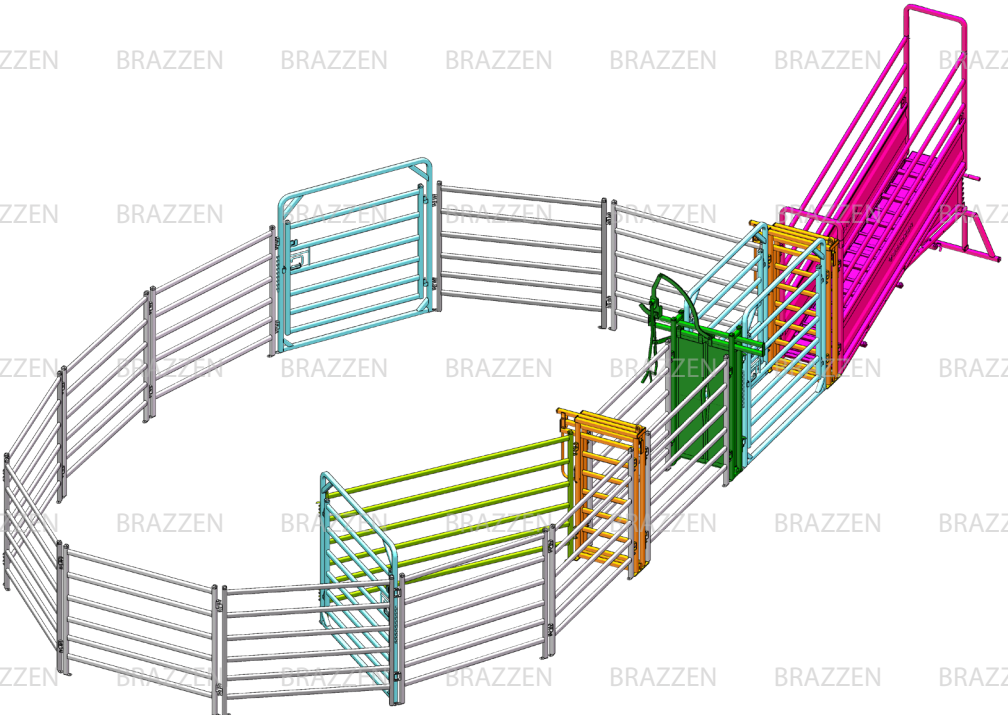

BRAZZEN

RURAL PRODUCTS

BRAZZEN BRAZZEN BRAZZEN BRAZZEN BRAZZEN BRAZZEN BRAZZEN

BRAZZEN BRAZZEN BRAZZEN BRAZZEN BRAZZEN BRAZZEN BRAZZEN

BRAZZEN BRAZZEN BRAZZEN BRAZZEN BRAZZEN BRAZZEN BRAZZEN

BRAZZEN BRAZZEN BRAZZEN BRAZZEN BRAZZEN BRAZZEN BRAZZEN

BRAZZEN BRAZZEN BRAZZEN BRAZZEN BRAZZEN BRAZZEN BRAZZEN

BRAZZEN BRAZZEN BRAZZEN BRAZZEN BRAZZEN BRAZZEN BRAZZEN

BRAZZEN BRAZZEN BRAZZEN BRAZZEN BRAZZEN BRAZZEN BRAZZEN