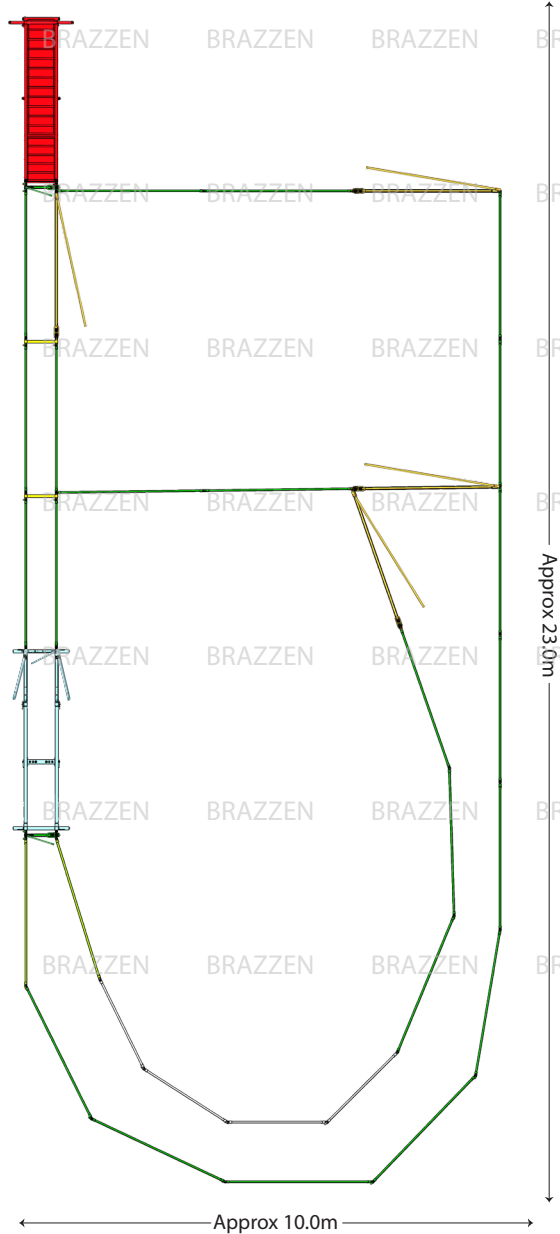

Yard Plan for 400+ Sheep

KIT INCLUDES

Sheep Panel 3.0	■ 22
Sheep Panel 2.0	■ 4
Sheep Panel Blind 3.0	■ 2
Sheep Gate 3.0	■ 4
Adjustable V-Race	■ 1
3 Way Sheep Draft Head	■ 1
Loading Ramp	■ 1
Race Bows	■ 2
Race Gate	■ 2