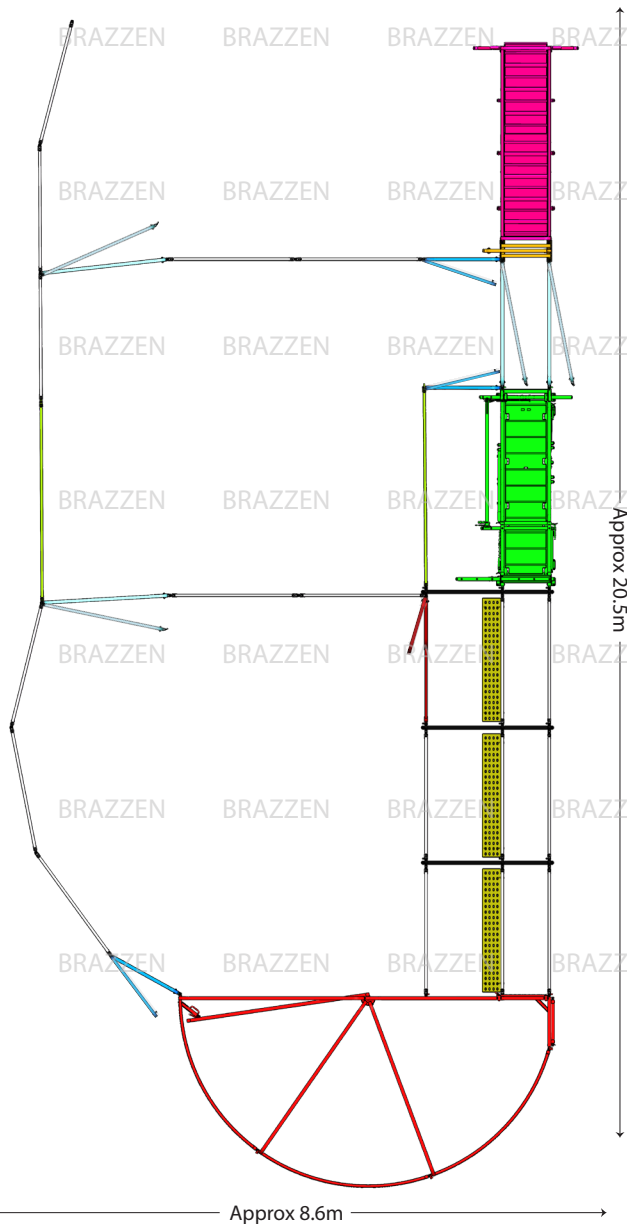

Yard Plan for 50-60 Force

KIT INCLUDES

Loading Ramp	1
Cattle Crush	1
Force Yard	1
Sliding Gate	1
Standard Gate	4
Access Gate	3
Standard Panel 2.1	18
Standard Panel 3.65	2
Man Panel Gate	1
Double Cattle Race Bow	3
Race Walkway Mesh	3