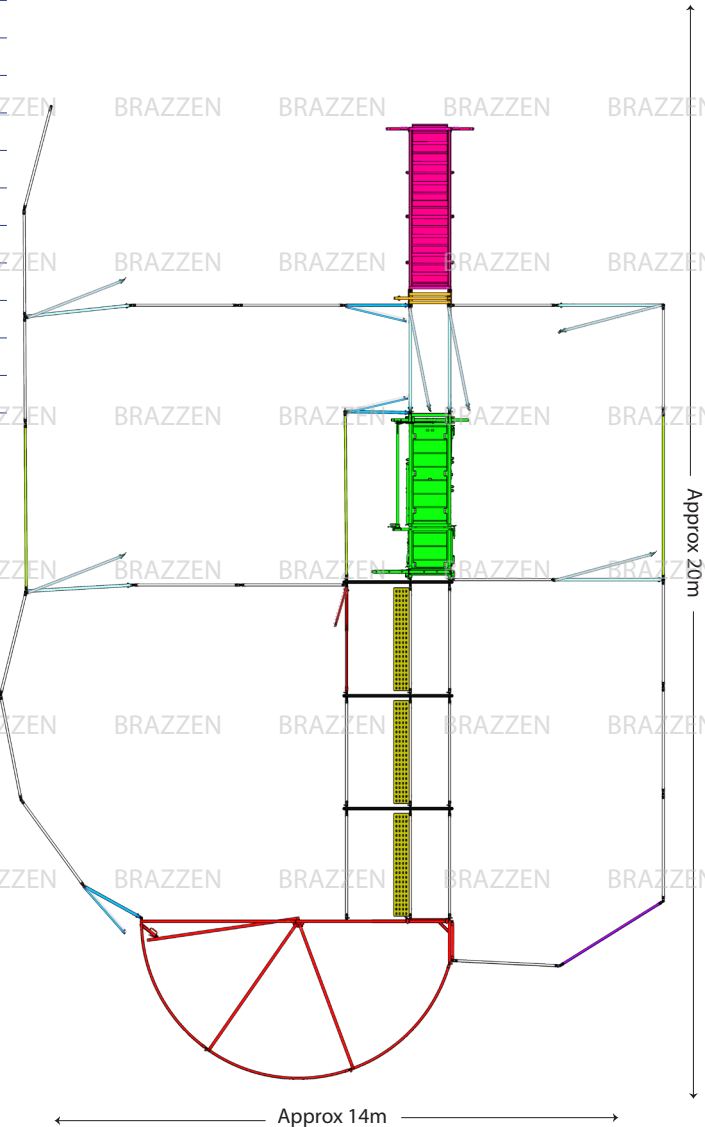

Yard Plan for 80+ Force

KIT INCLUDES

Loading Ramp	1
Cattle Crush	1
Force Yard	1
Sliding Gate	1
Standard Gate 2.1	6
Access Gate	3
Standard Panel 2.1	25
Standard Panel 2.4	1
Standard Panel 3.65	3
Standard Man Panel	1
Double Race Bow	3
Race Walkway Mesh	3