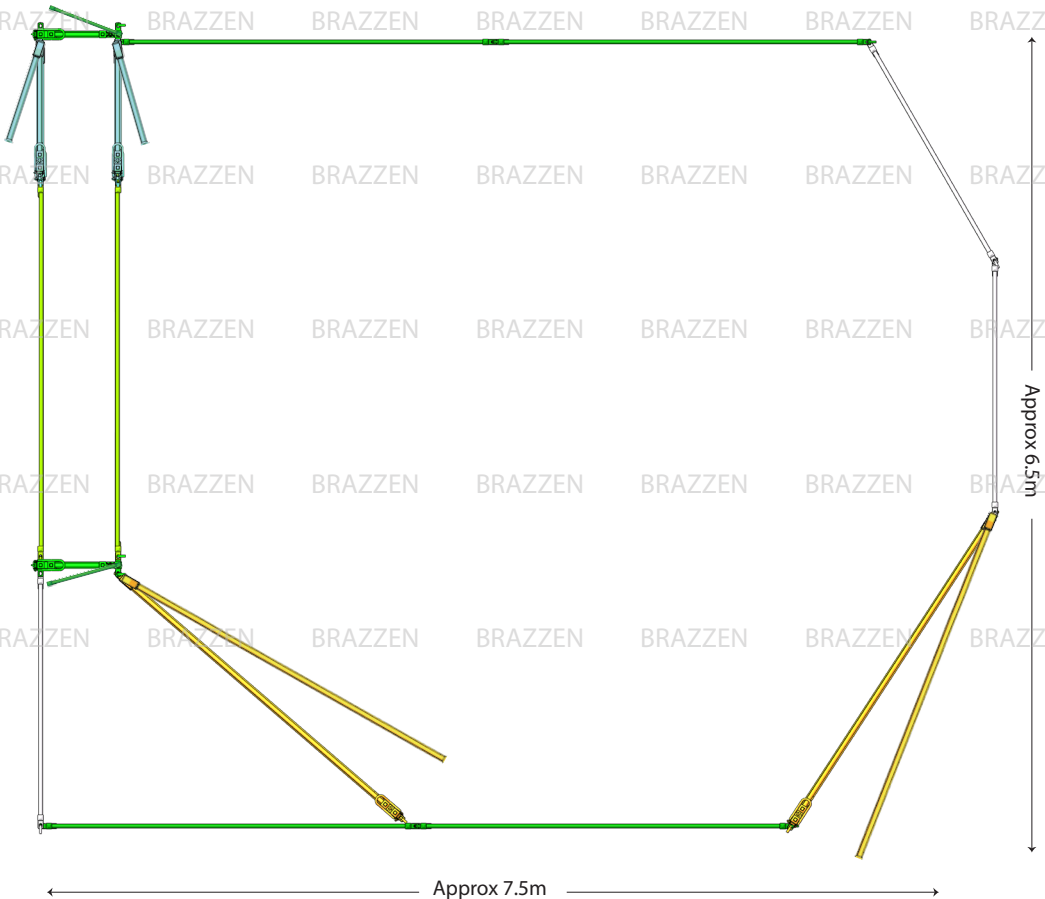

## Yard Plan for 20-30 Sheep

### KIT INCLUDES:

Sheep Panel 3.0 Blind ■ 2

Sheep Panel 3.0 ■ 4

Sheep Panel 2.0 ■ 3

Sheep Gate 3.0 ■ 2

Draft Gate ■ 2

Race End Gate ■ 2

## Yard Plan for 60+ Sheep

**KIT INCLUDES:**

Sheep Panel 3.0 ■ 7

Sheep Gate 3.0 ■ 4

Adjustable V-Race ■ 1

3 Way Sheep Draft Head ■ 1

Guillotine Gate ■ 1

BRAZZEN BRAZZEN BRAZZEN BRAZZEN BRAZZEN BRAZZEN BRAZZEN