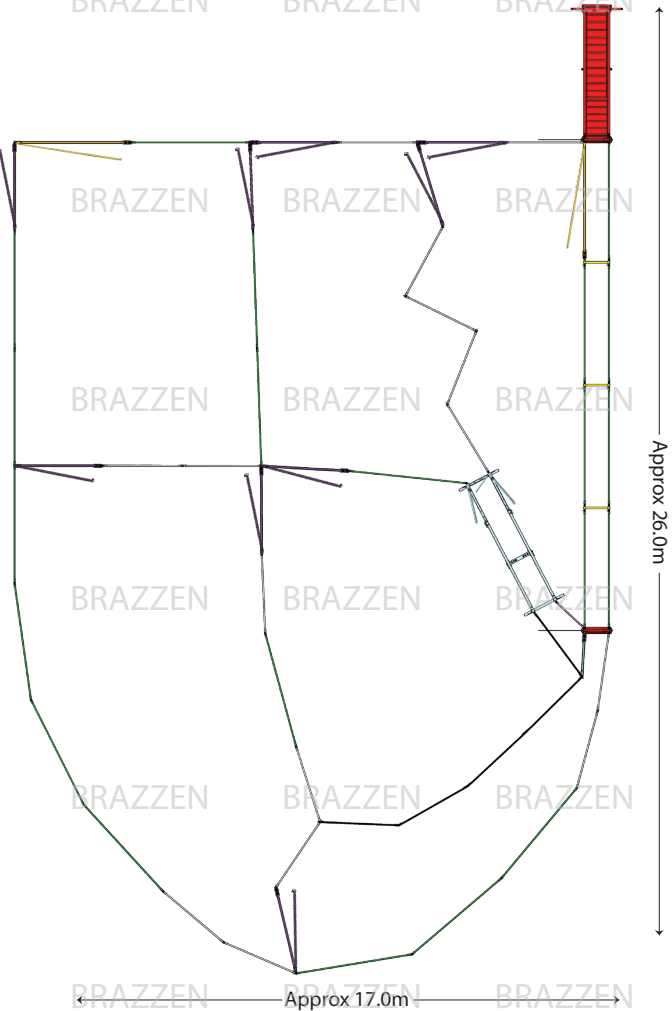

BRAZZEN

RURAL PRODUCTS

*Available in Offside Setup

Yard Plan for 700 Sheep

KIT INCLUDES

Loading Ramp	■ 1
Adjustable V-Race	■ 1
3 Way Sheep Draft Head	■ 1
Guillotine Gate	■ 2
Sheep Race Bow	■ 3
Sheep Panels 1.0 Blind	■ 1
Draft Gate	■ 1
Sheep Gate 2.0	■ 9
Sheep Panel 2.0	■ 15
Sheep Panel 2.0 Blind	■ 5
Sheep Gate 3.0	■ 2
Sheep Panel 3.0	■ 21