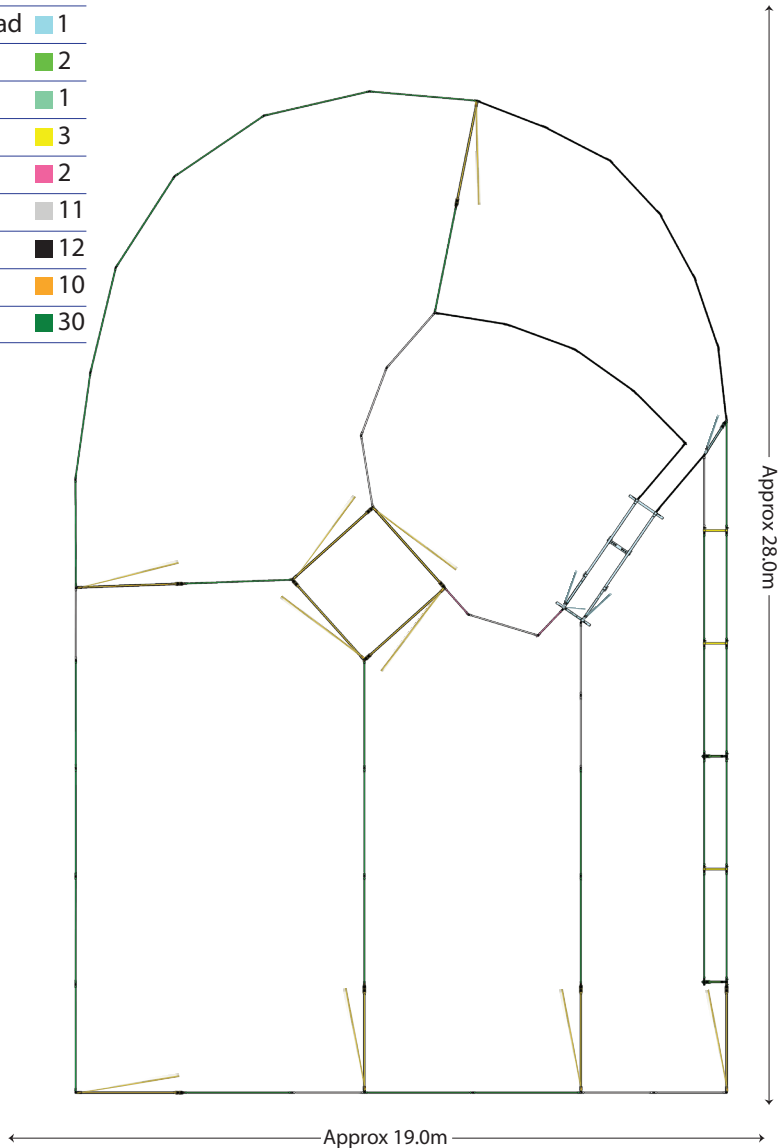

Yard Plan for 1000 Sheep

KIT INCLUDES

Adjustable V-Race	1
3 Way Sheep Draft Head	1
Sheep Race Gate	2
Sheep Draft Gate	1
Sheep Race Bow	3
Sheep Panels 1.0	2
Sheep Panel 2.0	11
Sheep Panel 2.0 Blind	12
Sheep Gate 3.0	10
Sheep Panel 3.0	30