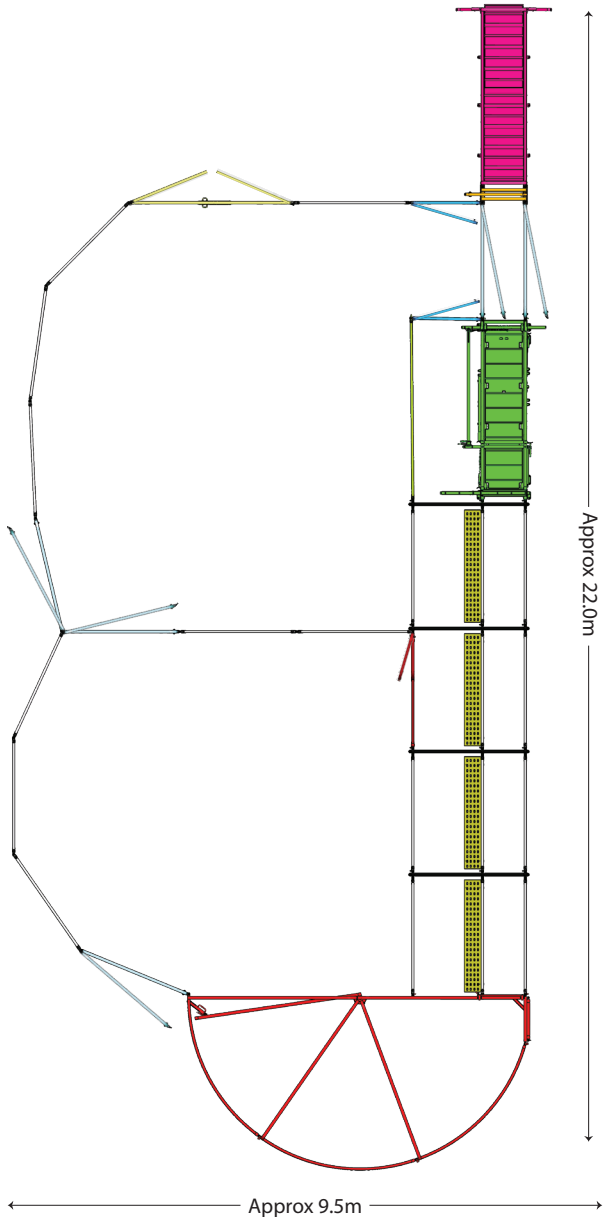

Yard Plan for 60+ Force

KIT INCLUDES

Loading Ramp	■ 1
Cattle Crush	■ 1
Force Yard	■ 1
Sliding Gate	■ 1
Standard Gate 2.1	■ 5
Access Gate	■ 2
Double Gate 3.0	■ 1
Standard Panel 2.1	■ 20
Standard Panel 3.35	■ 1
Man Panel Gate	■ 1
Double Cattle Race Bow	■ 4
Race Walkway Mesh	■ 4