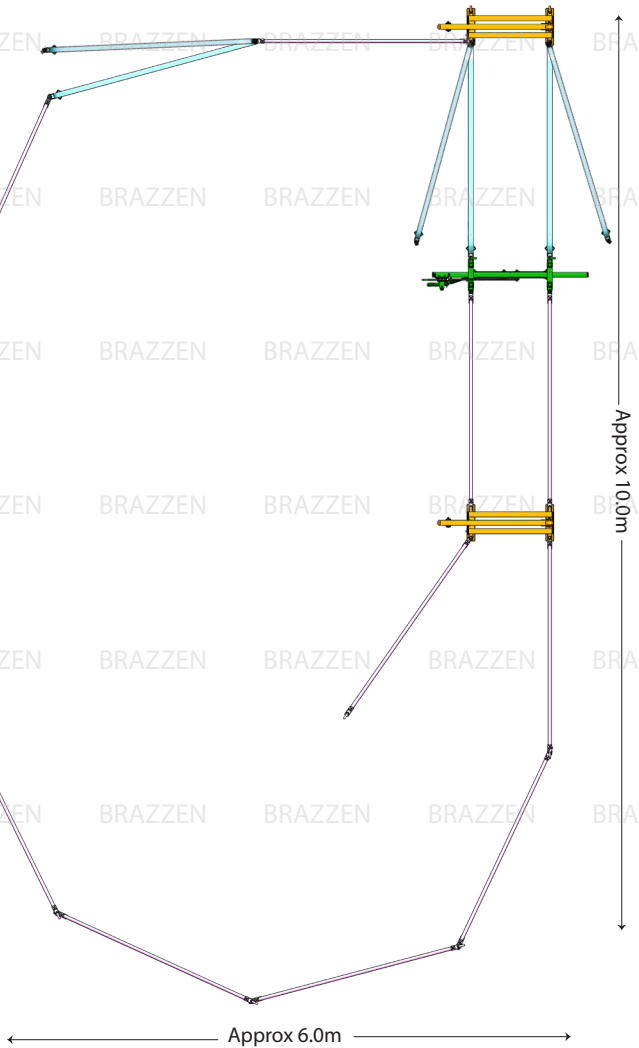

## Yard Plan for 10+

### KIT INCLUDES:

Sliding Gate ■ 2

Standard Gate ■ 3

Head Bale ■ 1

Budget Panel ■ 12

**BRAZZEN**  
RURAL PRODUCTS