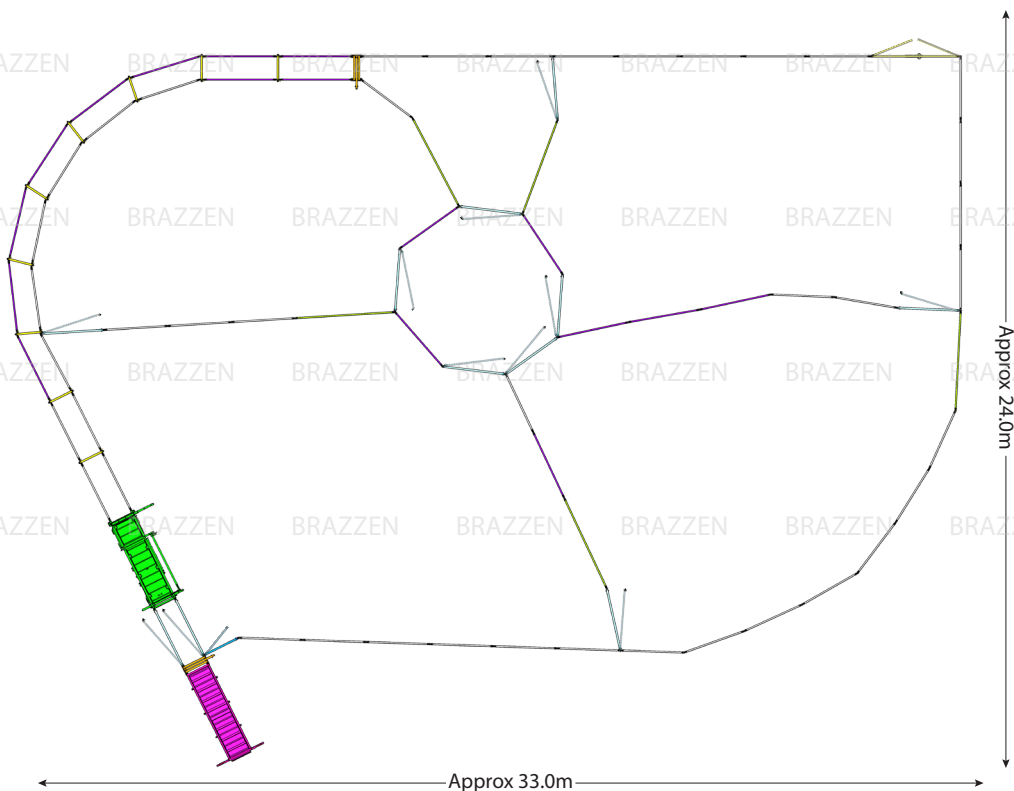

BRAZZEN

RURAL PRODUCTS

*Available in Offside Setup

Yard Plan for 150+ Curved Race

KIT INCLUDES

Loading Ramp	■ 1
Cattle Crush	■ 1
Sliding Gate	■ 2
Standard Gate 2.1	■ 11
Double Gate 3.0	■ 1
Access Gate	■ 1
Standard Panel 2.1	■ 51
Standard Panel 2.4	■ 14
Standard Panel 3.65	■ 1
Race Bow	■ 9