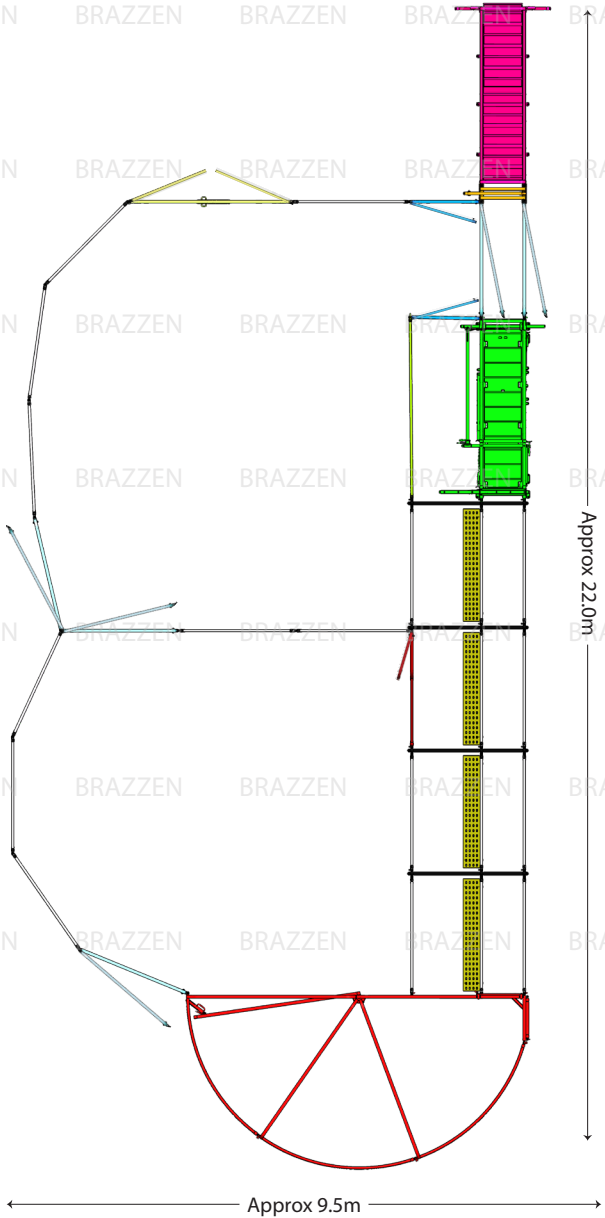

## Yard Plan for 60+ Force

### KIT INCLUDES

Loading Ramp	■ 1
Cattle Crush	■ 1
Force Yard	■ 1
Sliding Gate	■ 1
Standard Gate 2.1	■ 5
Access Gate	■ 2
Double Gate 3.0	■ 1
Standard Panel 2.1	■ 20
Standard Panel 3.65	■ 1
Man Panel Gate	■ 1
Double Cattle Race Bow	■ 4
Race Walkway Mesh	■ 4