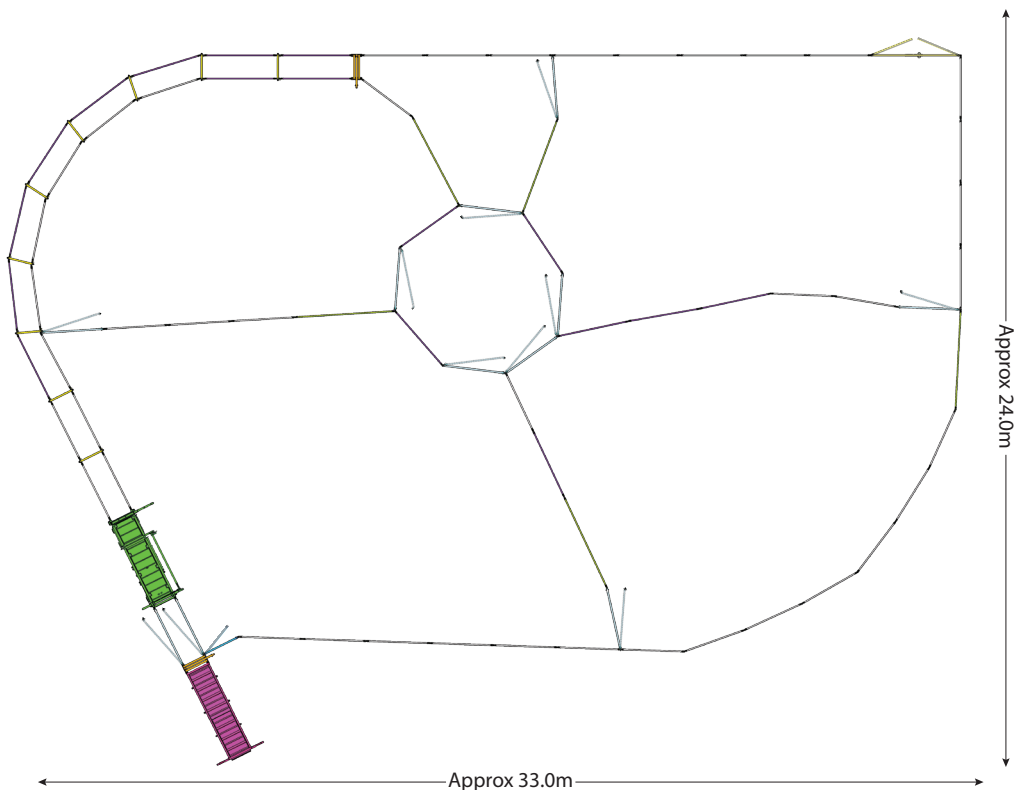

BRAZZEN

RURAL PRODUCTS

*Available in Offside Setup

Yard Plan for 150+ Curved Race

KIT INCLUDES

| | |
|---------------------|------|
| Loading Ramp | ■ 1 |
| Cattle Crush | ■ 1 |
| Sliding Gate | ■ 2 |
| Standard Gate 2.1 | ■ 11 |
| Double Gate 3.0 | ■ 1 |
| Access Gate | ■ 1 |
| Standard Panel 2.1 | ■ 51 |
| Standard Panel 2.4 | ■ 14 |
| Standard Panel 3.35 | ■ 1 |
| Race Bow | ■ 9 |