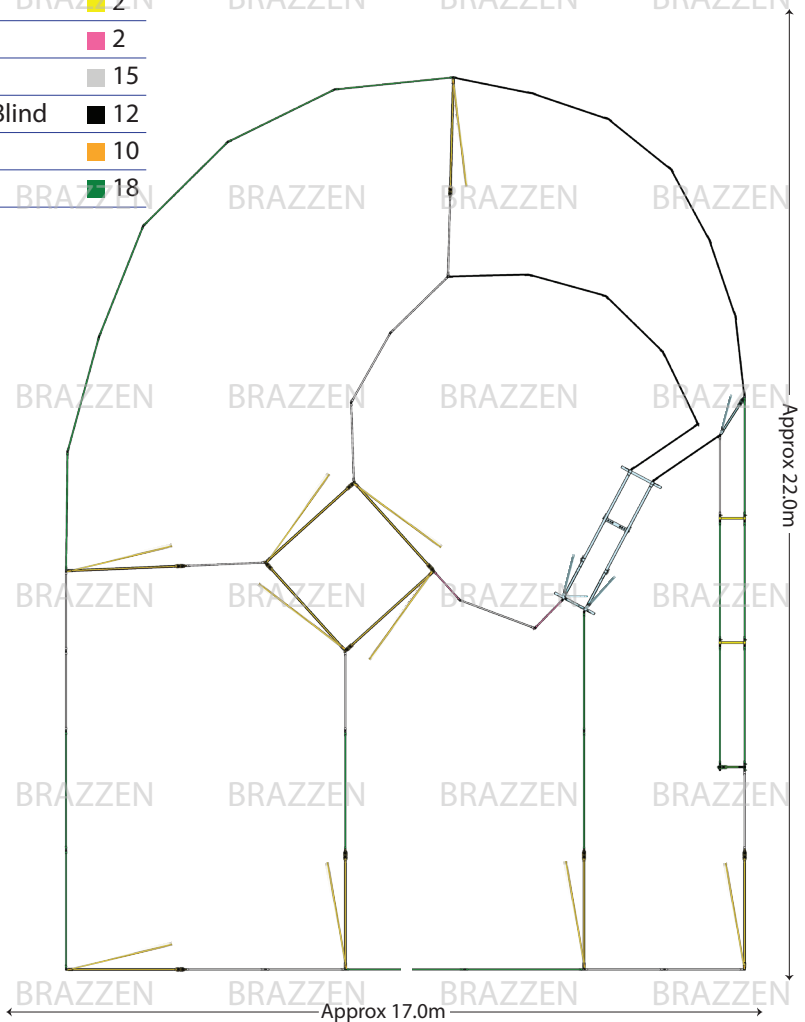

## Yard Plan for 800+ Sheep

### KIT INCLUDES

Adjustable V-Race	1
3 Way Sheep Draft Head	1
Sheep Race Gate	1
Sheep Draft Gate	1
Sheep Race Bow	2
Sheep Panel 1.0	2
Sheep Panel 2.0	15
Sheep Panel 2.0 Blind	12
Sheep Gate 3.0	10
Sheep Panel 3.0	18