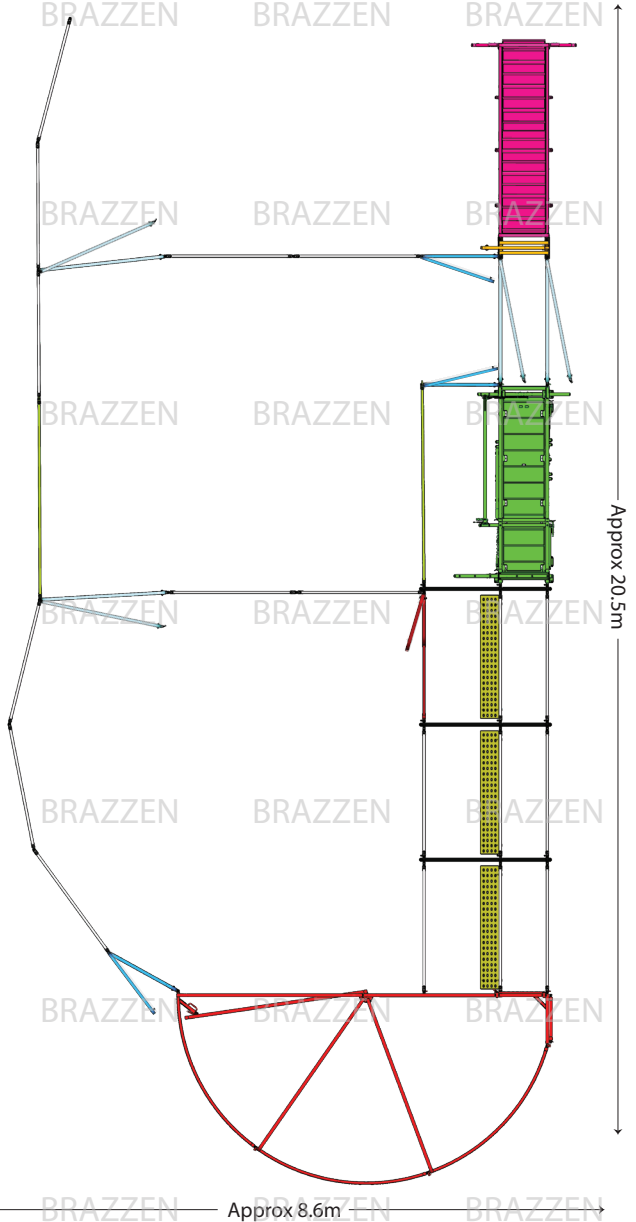

## Yard Plan for 50-60 Force

### KIT INCLUDES

Loading Ramp	■ 1
Cattle Crush	■ 1
Force Yard	■ 1
Sliding Gate	■ 1
Standard Gate	■ 4
Access Gate	■ 3
Standard Panel 2.1	■ 18
Standard Panel 3.35	■ 2
Man Panel Gate	■ 1
Double Cattle Race Bow	■ 3
Race Walkway Mesh	■ 3