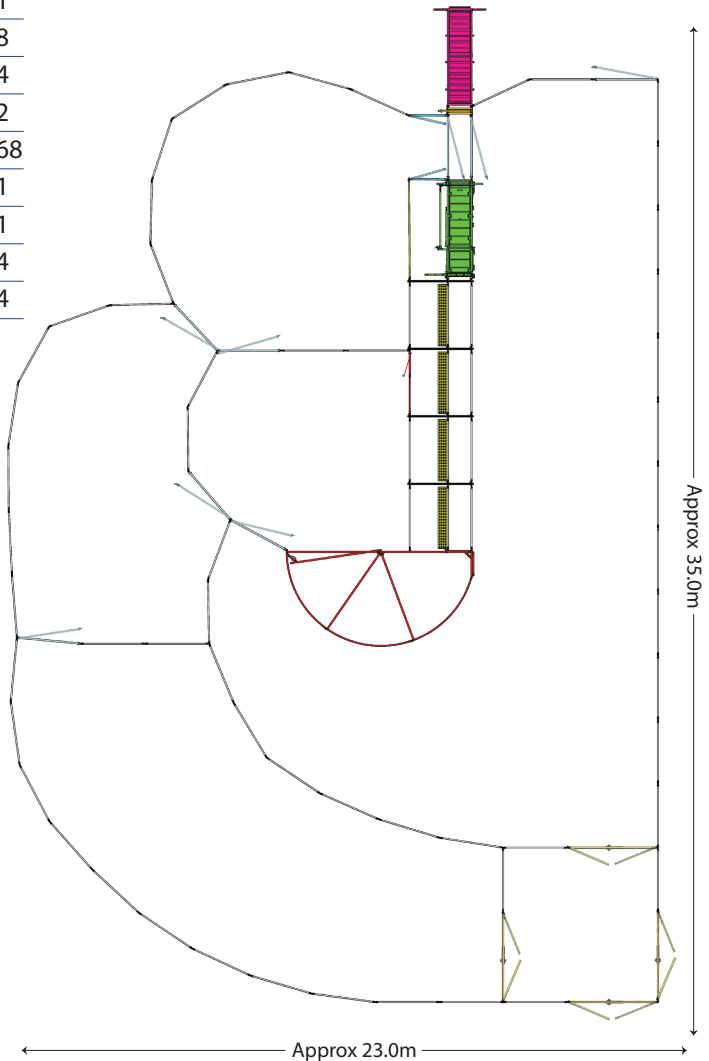

BRAZZEN

RURAL PRODUCTS

*Available in Offside Setup

Yard Plan for 200-250 Force

KIT INCLUDES

Loading Ramp	1
Cattle Crush	1
Force Yard	1
Sliding Gate	1
Cattle Gate 2.1	8
Double Cattle Gate 3.0	4
Access Gate	2
Cattle Panel 2.1	68
Cattle Panel 3.35	1
Man Panel Gate	1
Double Cattle Race Bow	4
Race Walkway Mesh	4