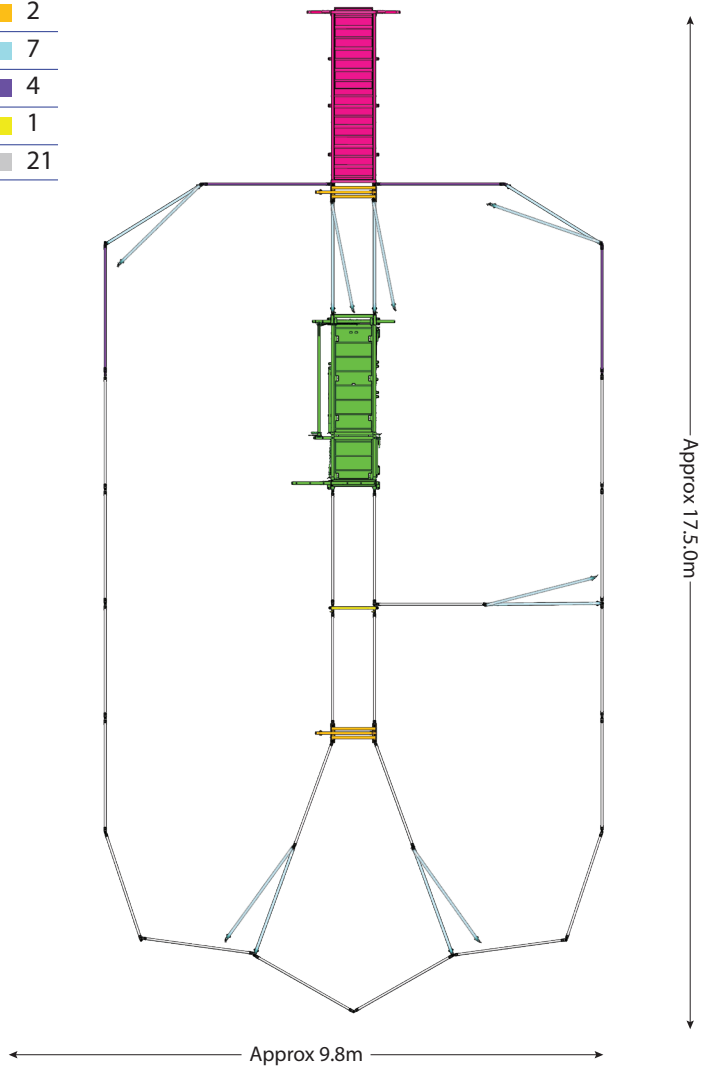

## Yard Plan for 60-80 Head of Cattle

### KIT INCLUDES

Loading Ramp	■	1
Cattle Crush	■	1
Sliding Gate	■	2
Standard Gate 2.1	■	7
Standard Panel 2.4	■	4
Race Bow	■	1
Standard Panel 2.1	■	21

**BRAZEN**  
RURAL PRODUCTS