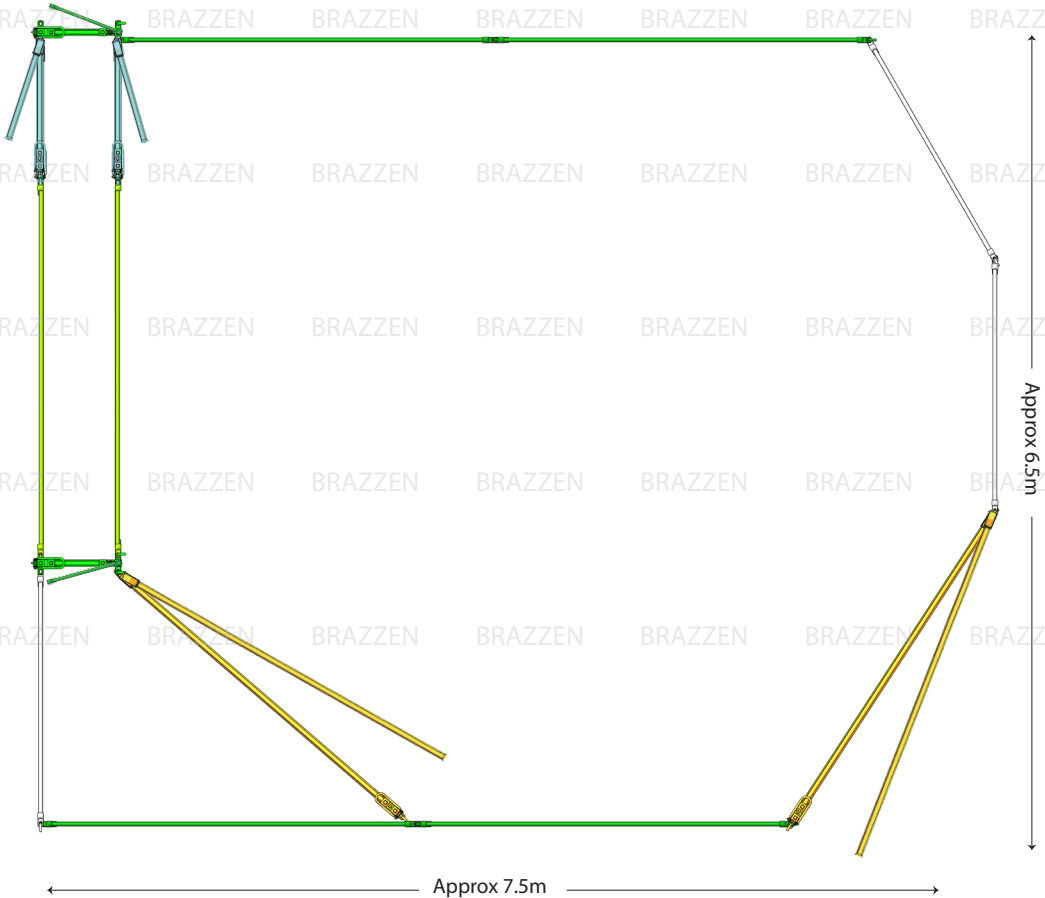

Yard Plan for 20-30 Sheep

KIT INCLUDES:

Sheep Panel 3.0 Blind	■ 2
Sheep Panel 3.0	■ 4
Sheep Panel 2.0	■ 3
Sheep Gate 3.0	■ 2
Draft Gate	■ 2
Race End Gate	■ 2

BRAZZEN

RURAL PRODUCTS