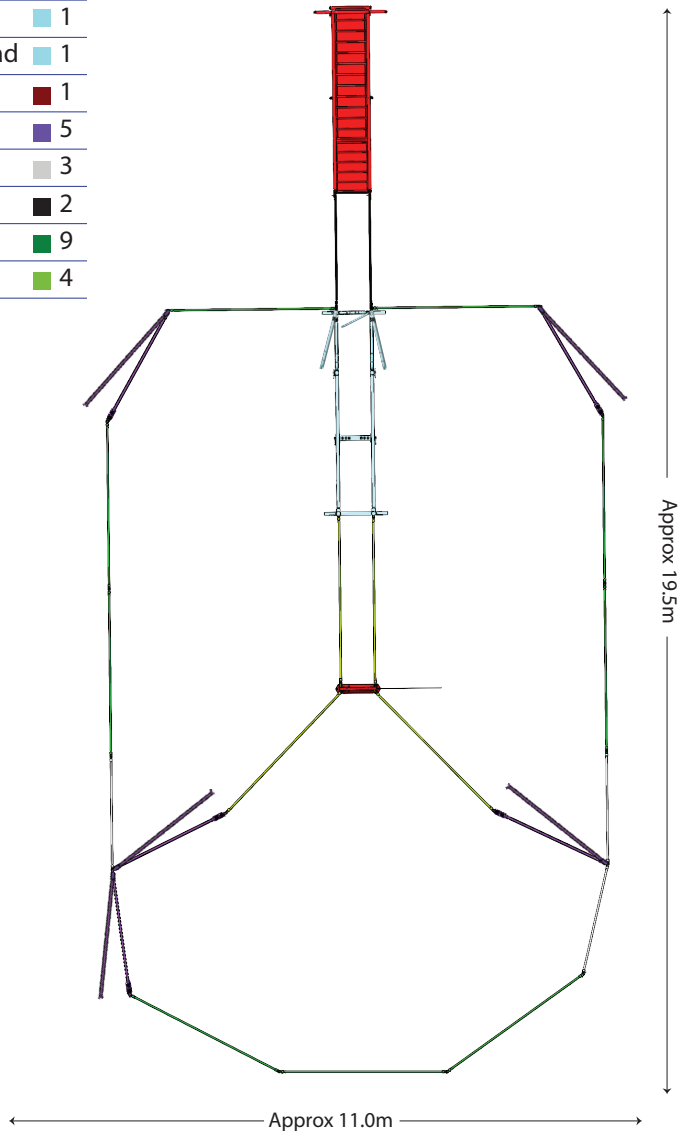

Yard Plan for 200+ Sheep

KIT INCLUDES:

Loading Ramp	■ 1
Adjustable V-Race	■ 1
3 Way Sheep Draft Head	■ 1
Guillotine Gate	■ 1
Sheep Gate 2.0	■ 5
Sheep Panel 2.0	■ 3
Sheep Panel 2.0 Blind	■ 2
Sheep Panel 3.0	■ 9
Sheep Panel 3.0 Blind	■ 4