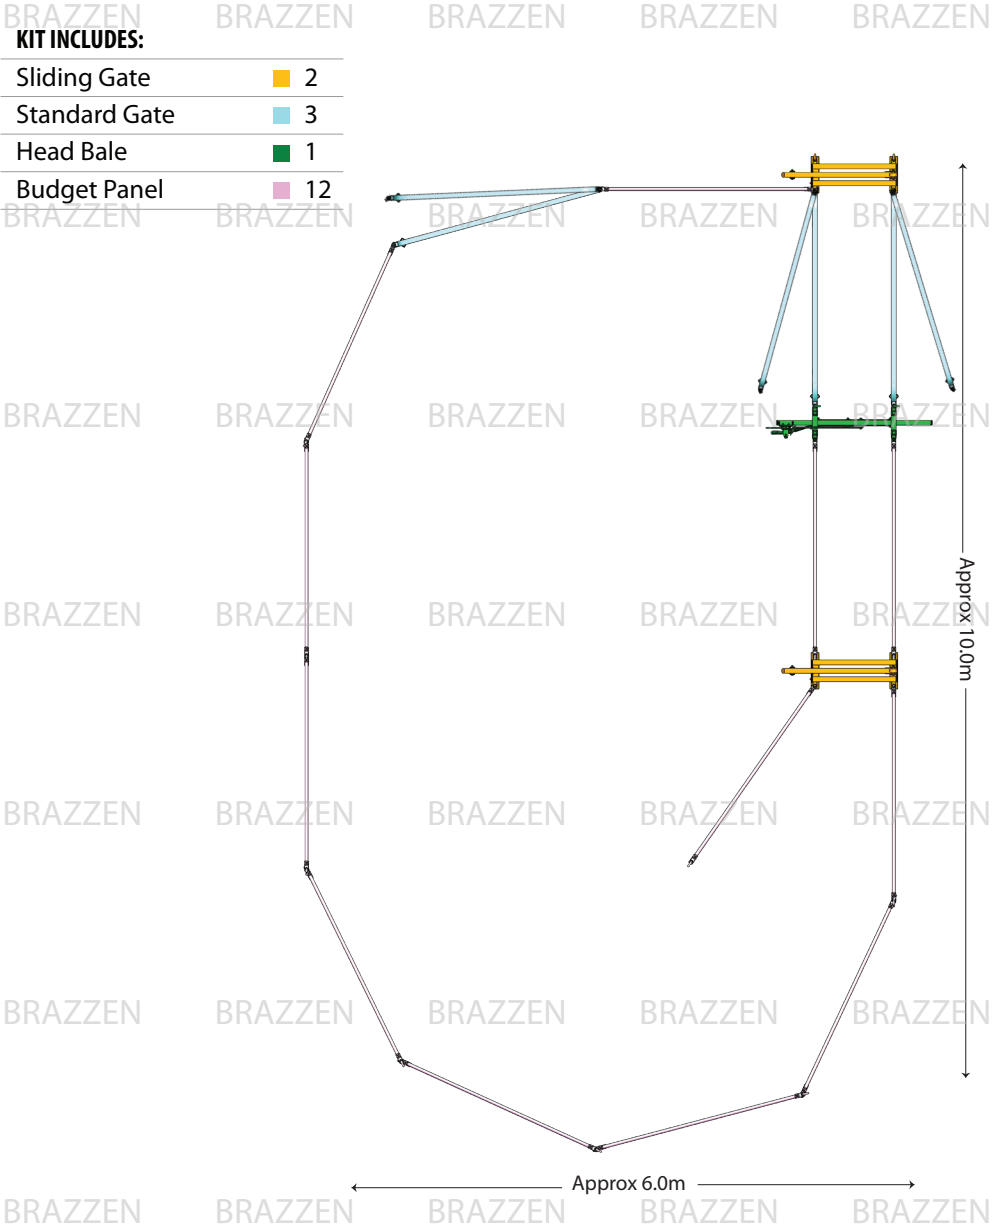

## Yard Plan for 10+

### BRAZZEN KIT INCLUDES:

Sliding Gate ■ 2

Standard Gate ■ 3

Head Bale ■ 1

Budget Panel ■ 12