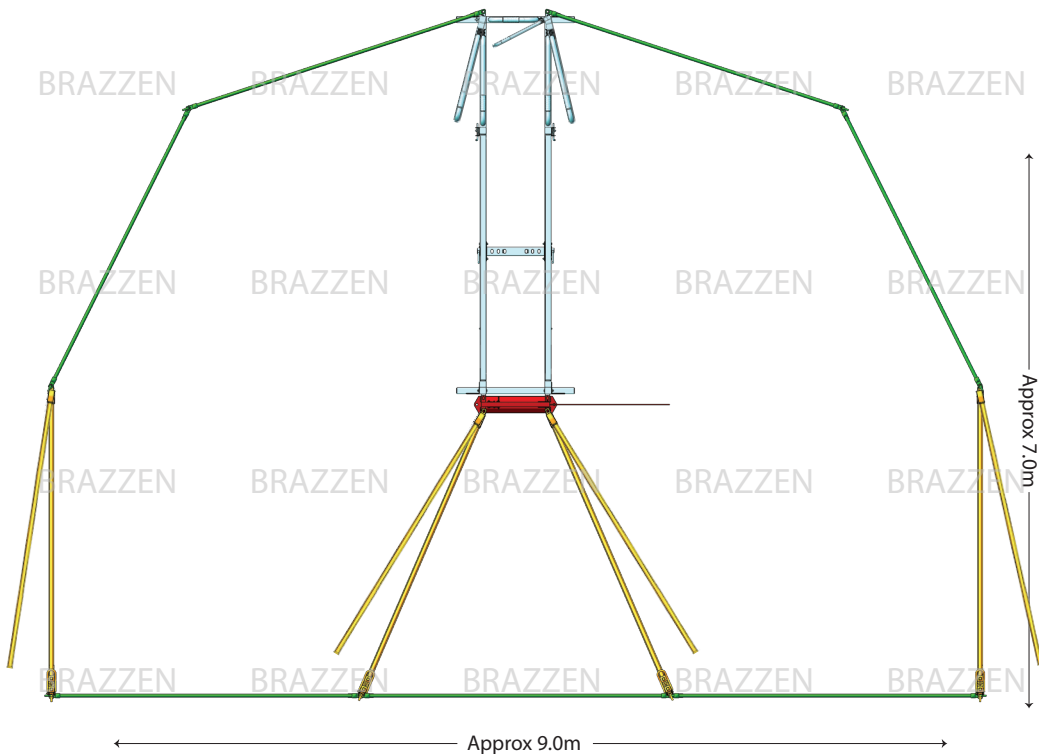

BRAZZEN

RURAL PRODUCTS

*Available in Offside Setup

Yard Plan for 60+ Sheep

KIT INCLUDES:

Sheep Panel 3.0 ■ 7

Sheep Gate 3.0 ■ 4

Adjustable V-Race ■ 1

3 Way Sheep Draft Head ■ 1

Guillotine Gate ■ 1