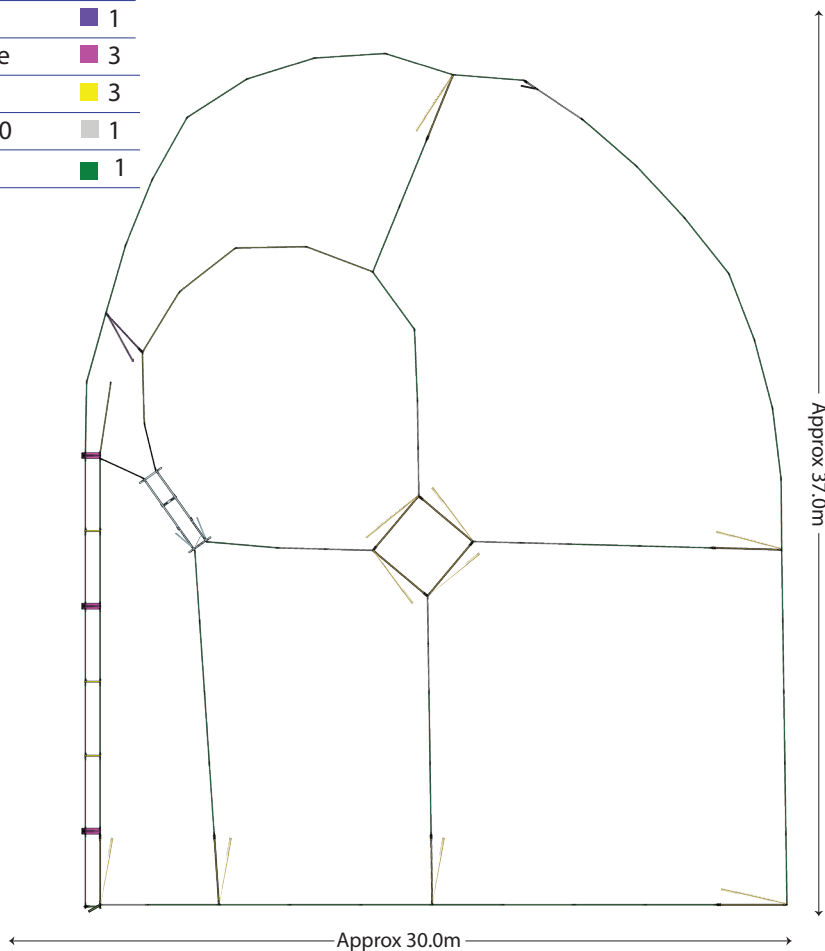

## Yard Plan for 1200 Sheep

### KIT INCLUDES

Adjustable V Race	■ 1
3 Way Sheep Draft Head	■ 1
Sheep Panel 3.0	■ 53
Sheep Panel 2.0	■ 9
Blind Panel 3.0	■ 6
Blind Panel 2.0	■ 2
Sheep Gate 3.0	■ 10
Sheep Gate 2.0	■ 1
Sliding Sheep Gate	■ 3
Sheep Race Bow	■ 3
Man Panel Gate 3.0	■ 1
Sheep Race Gate	■ 1