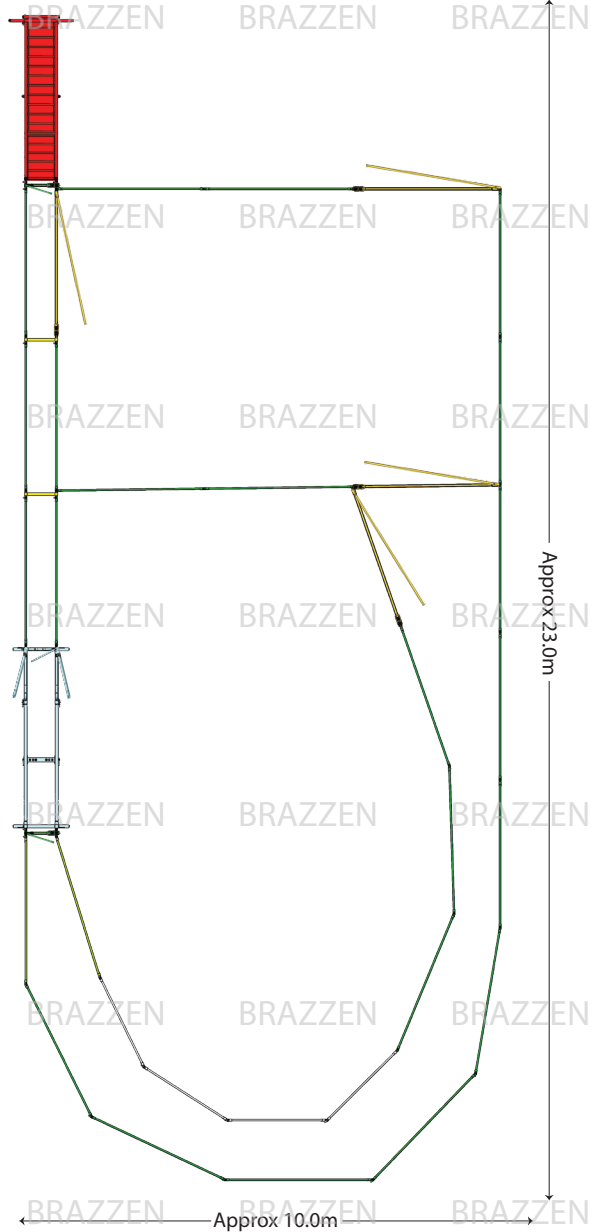

Yard Plan for 400+ Sheep

KIT INCLUDES

Sheep Panel 3.0	■ 22
Sheep Panel 2.0	■ 4
Sheep Panel Blind 3.0	■ 2
Sheep Gate 3.0	■ 4
Adjustable V-Race	■ 1
3 Way Sheep Draft Head	■ 1
Loading Ramp	■ 1
Race Bows	■ 2
Race Gate	■ 2