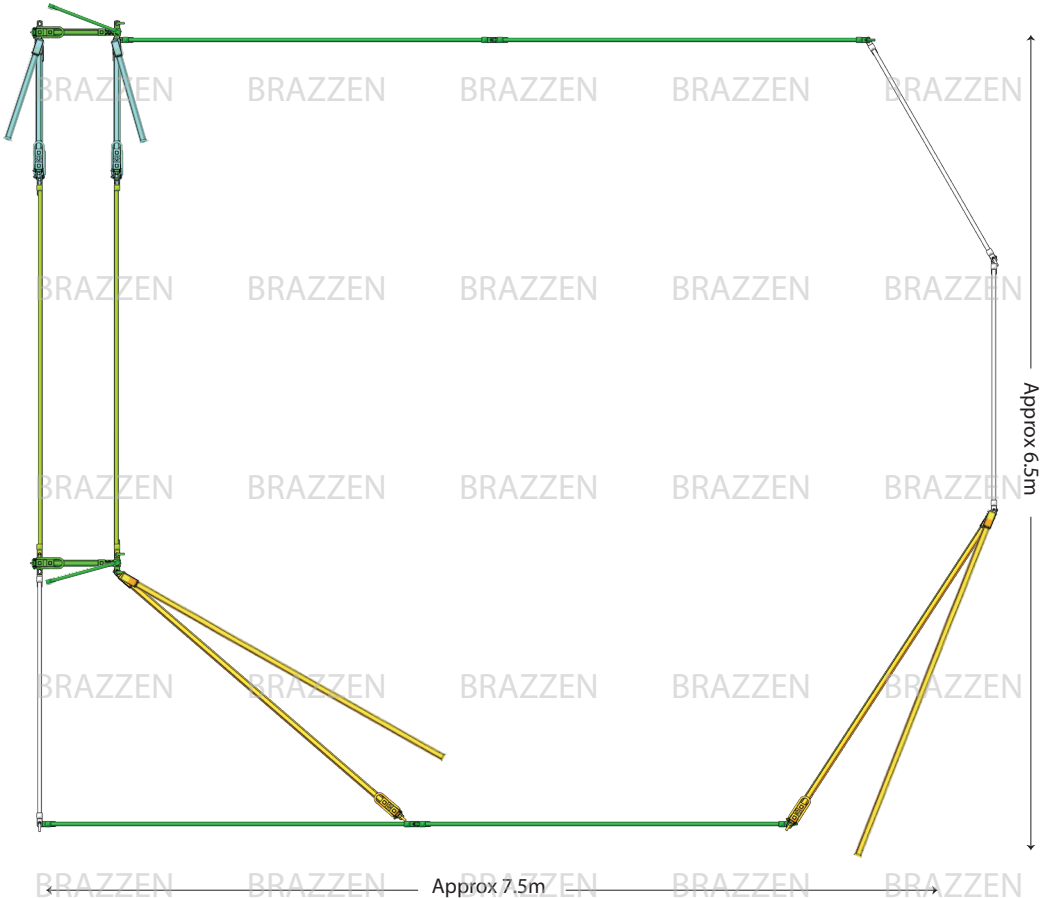

BRAZZEN

RURAL PRODUCTS

*Available in Offside Setup

Yard Plan for 20-30 Sheep

KIT INCLUDES:

Sheep Panel 3.0 Blind ■ 2

Sheep Panel 3.0 ■ 4

Sheep Panel 2.0 ■ 3

Sheep Gate 3.0 ■ 2

Draft Gate ■ 2

Race End Gate ■ 2

BRAZZEN
RURAL PRODUCTS

BRAZZEN

BRAZZEN

BRAZZEN

BRAZZEN