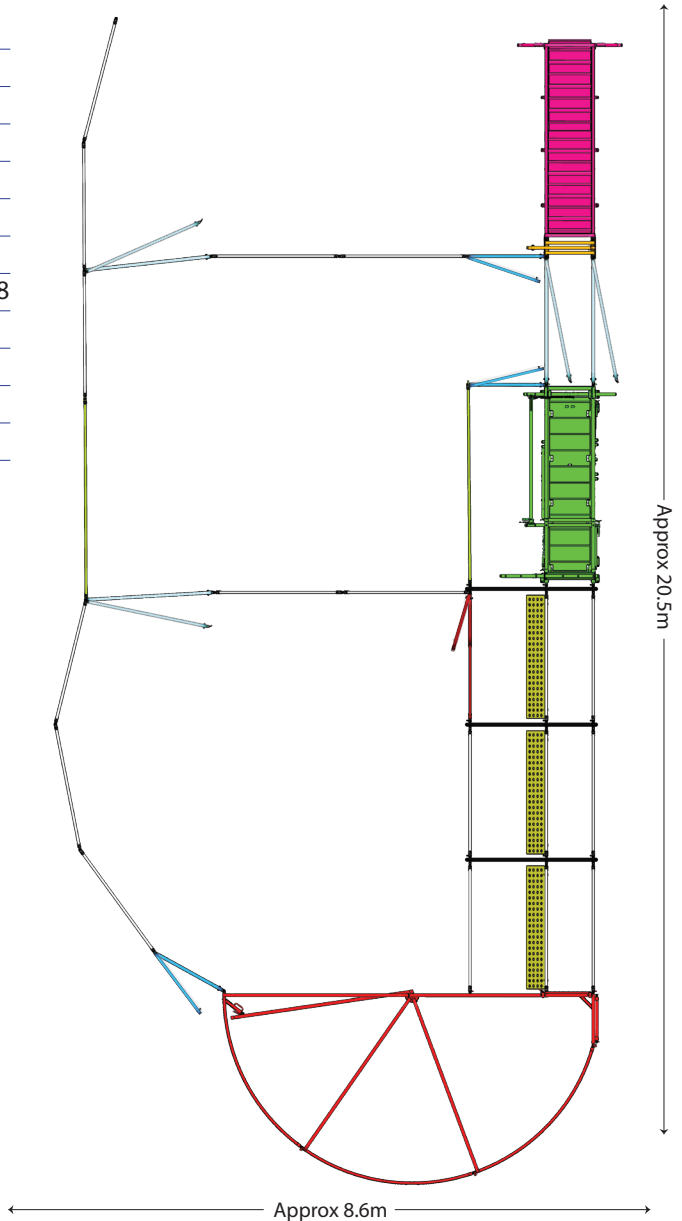

Yard Plan for 50-60 Force

KIT INCLUDES

Loading Ramp	■ 1
Cattle Crush	■ 1
Force Yard	■ 1
Sliding Gate	■ 1
Standard Gate	■ 4
Access Gate	■ 3
Standard Panel 2.1	■ 18
Standard Panel 3.35	■ 2
Man Panel Gate	■ 1
Double Cattle Race Bow	■ 3
Race Walkway Mesh	■ 3