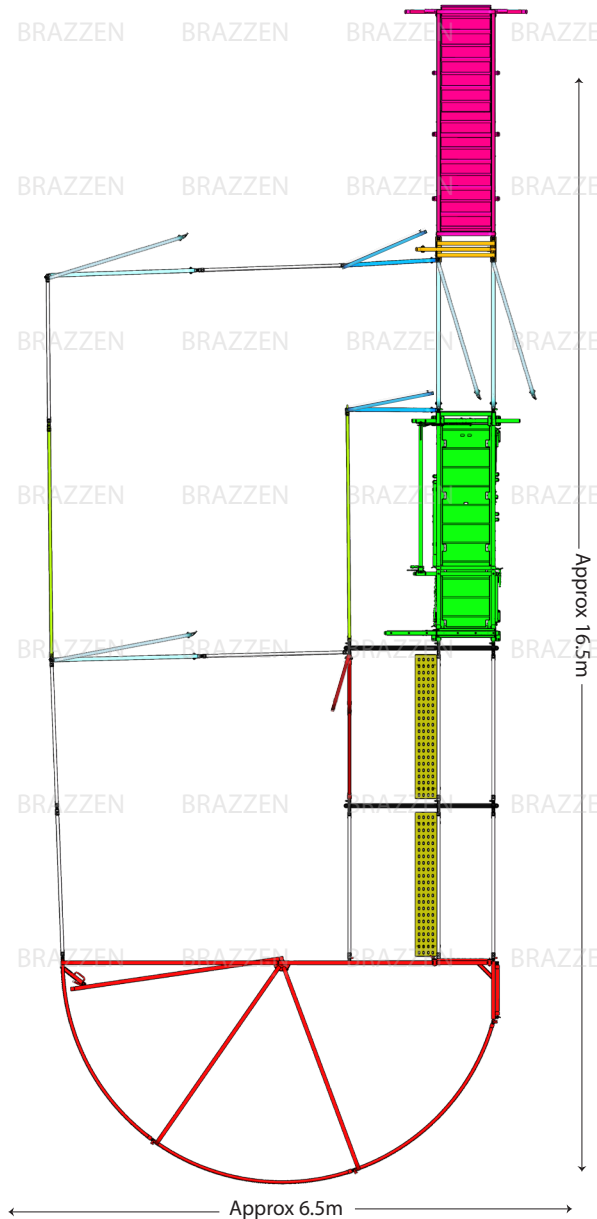

Yard Plan for 30-40 Force

KIT INCLUDES:

Loading Ramp	■	1
Cattle Crush	■	1
Force Yard	■	1
Sliding Gate	■	1
Cattle Gate 2.1	■	4
Access Gate	■	2
Cattle Panel 2.1	■	10
Cattle Panel 3.65	■	2
Man Panel Gate	■	1
Double Race Bow	■	2
Race Walkway Mesh	■	2