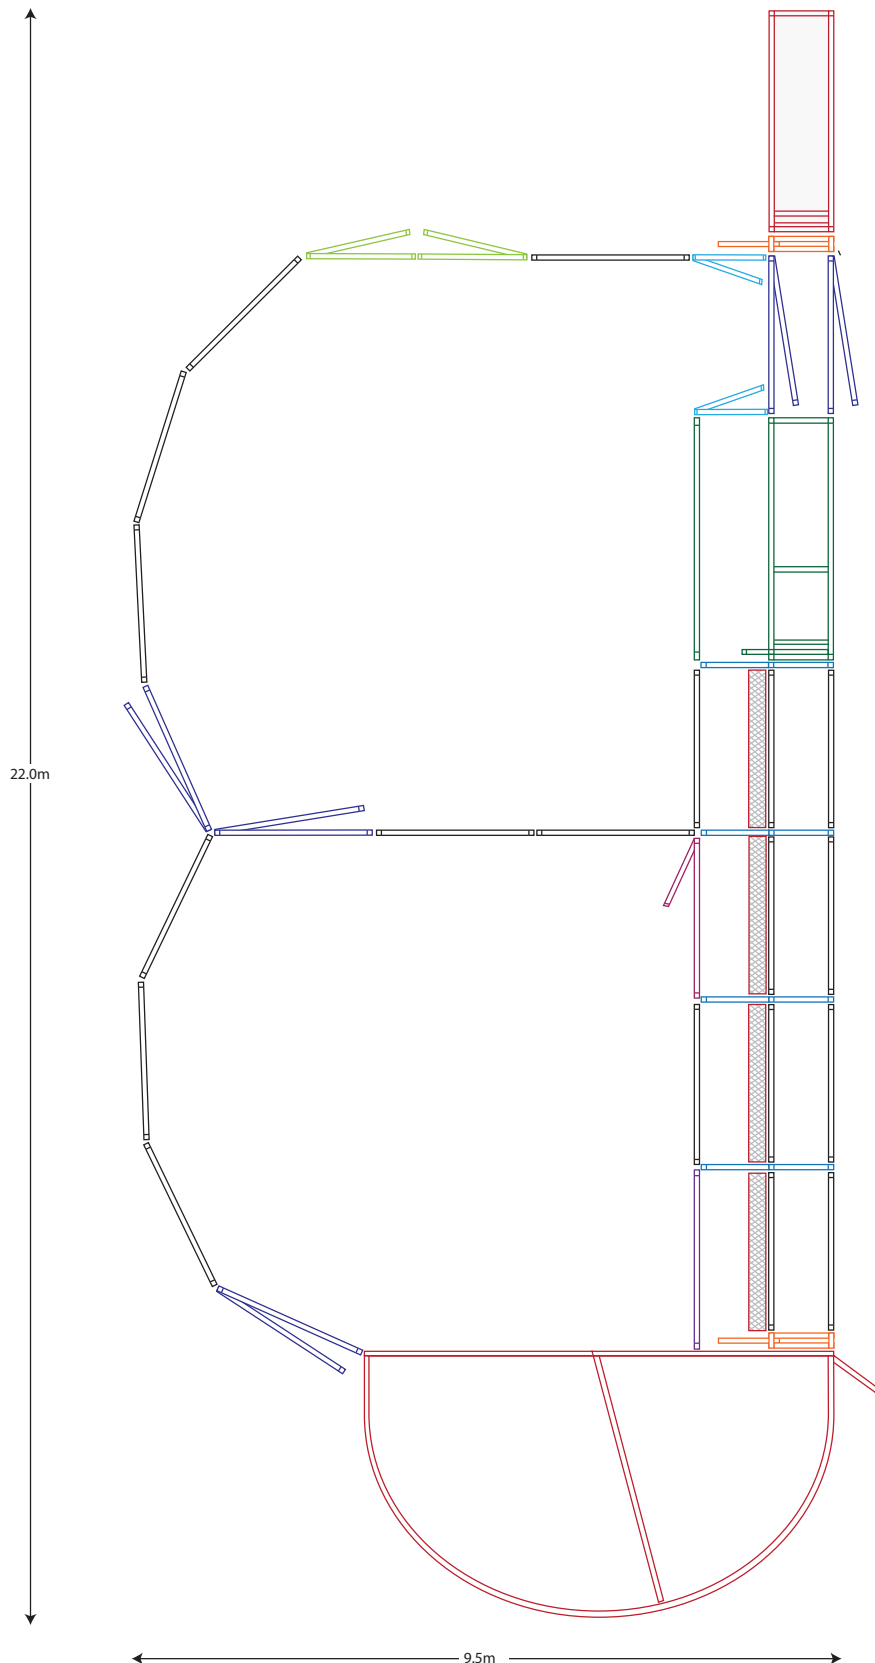

Yard Plan for 60+ Force

KIT INCLUDES:

Loading Ramp	■	1
Cattle Crush	■	1
Force Yard	■	1
Sliding Gates	■	2
Standard Gates 2.1	■	5
Access Gate 1.25	■	2
Double Gate 3.0	■	1
Standard Panels 2.1	■	19
Standard Panels 2.4	■	1
Standard Panels 3.3	■	1
Man Panel Gate	■	1
Race Walkway Bow	■	4
Race Walkway Mesh	■	4