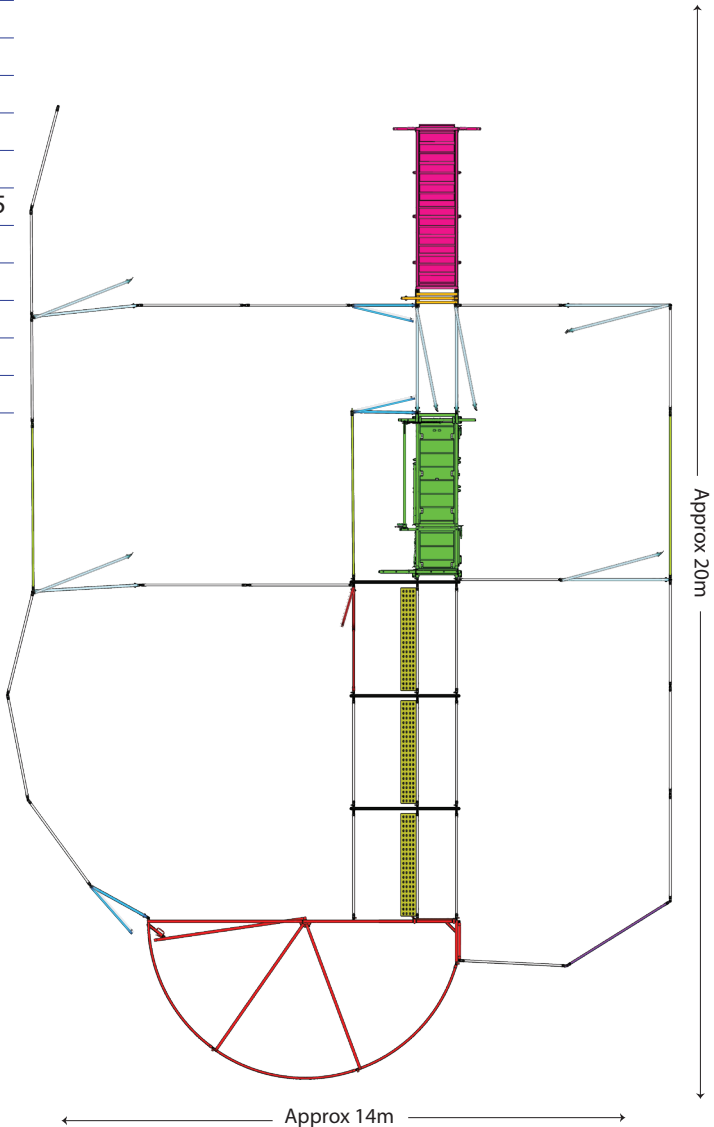

BRAZZEN

RURAL PRODUCTS

*Available in Offside Setup

Yard Plan for 80+ Force

KIT INCLUDES

Loading Ramp	■ 1
Cattle Crush	■ 1
Force Yard	■ 1
Sliding Gate	■ 1
Standard Gate 2.1	■ 6
Access Gate	■ 3
Standard Panel 2.1	■ 25
Standard Panel 2.4	■ 1
Standard Panel 3.35	■ 3
Standard Man Panel	■ 1
Double Race Bow	■ 3
Race Walkway Mesh	■ 3