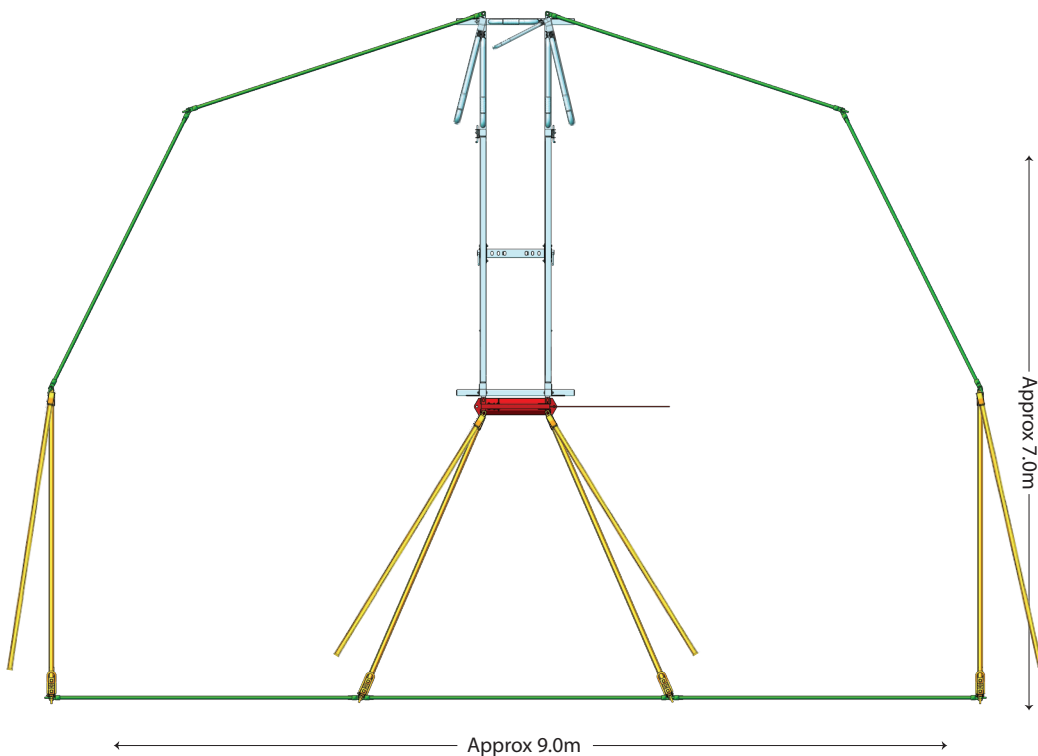

BRAZZEN

RURAL PRODUCTS

*Available in Offside Setup

Yard Plan for 60+ Sheep

KIT INCLUDES:

Sheep Panel 3.0 ■ 7

Sheep Gate 3.0 ■ 4

Adjustable V-Race ■ 1

3 Way Sheep Draft Head ■ 1

Guillotine Gate ■ 1

BRAZZEN
RURAL PRODUCTS