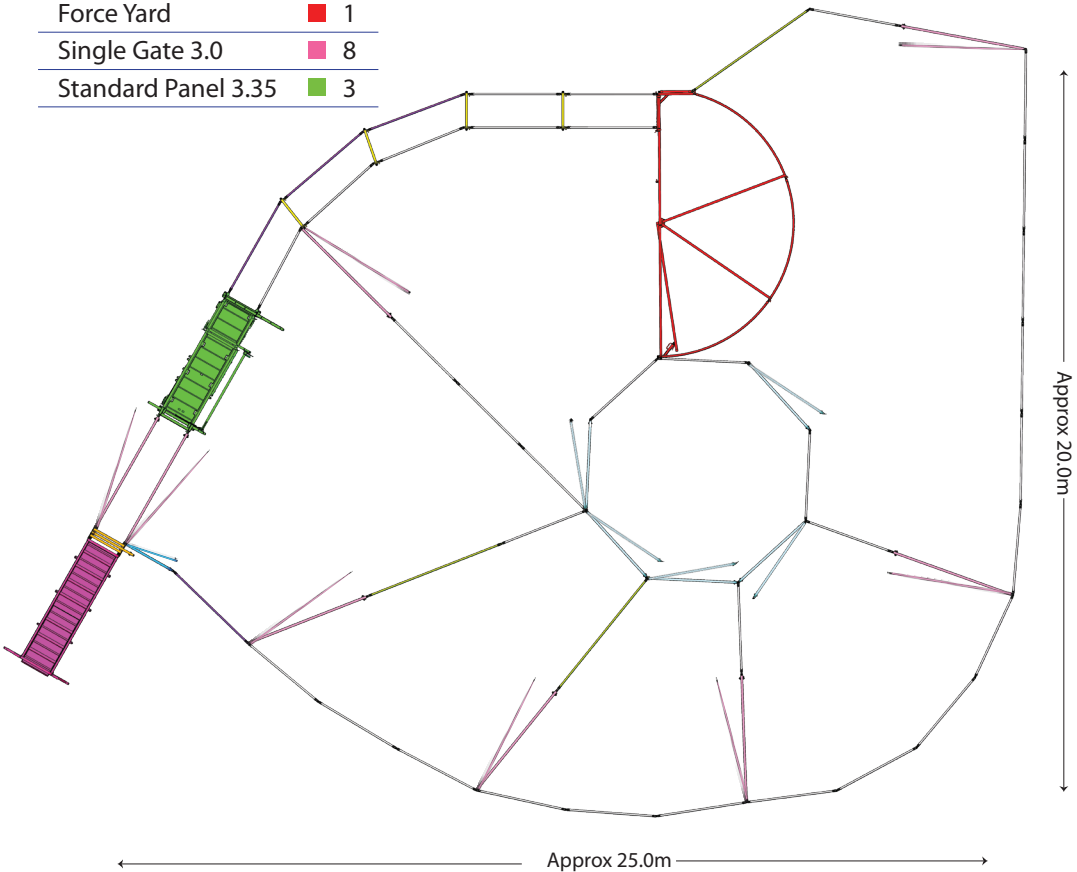

Yard Plan for 100+ Flow Yard

KIT INCLUDES

Loading Ramp	■	1
Cattle Crush	■	1
Sliding Gates	■	1
Standard Gates 2.1	■	5
Access Gate	■	1
Standard Panels 2.1	■	33
Standard Panels 2.4	■	4
Race Bow	■	4
Force Yard	■	1
Single Gate 3.0	■	8
Standard Panel 3.35	■	3