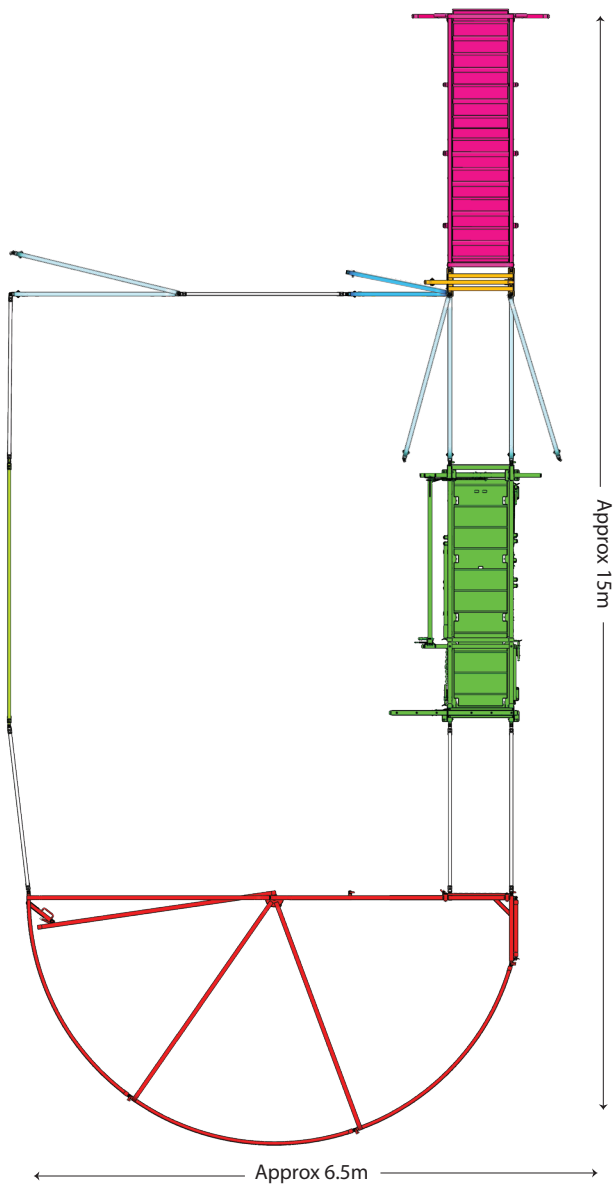

BRAZZEN

RURAL PRODUCTS

*Available in Offside Setup

Yard Plan for 20-30 Force

KIT INCLUDES

Loading Ramp	■	1
Cattle Crush	■	1
Force Yard	■	1
Sliding Gate	■	1
Standard Gate	■	3
Access Gate	■	1
Standard Panel	■	5
Cattle Panel 3.35	■	1