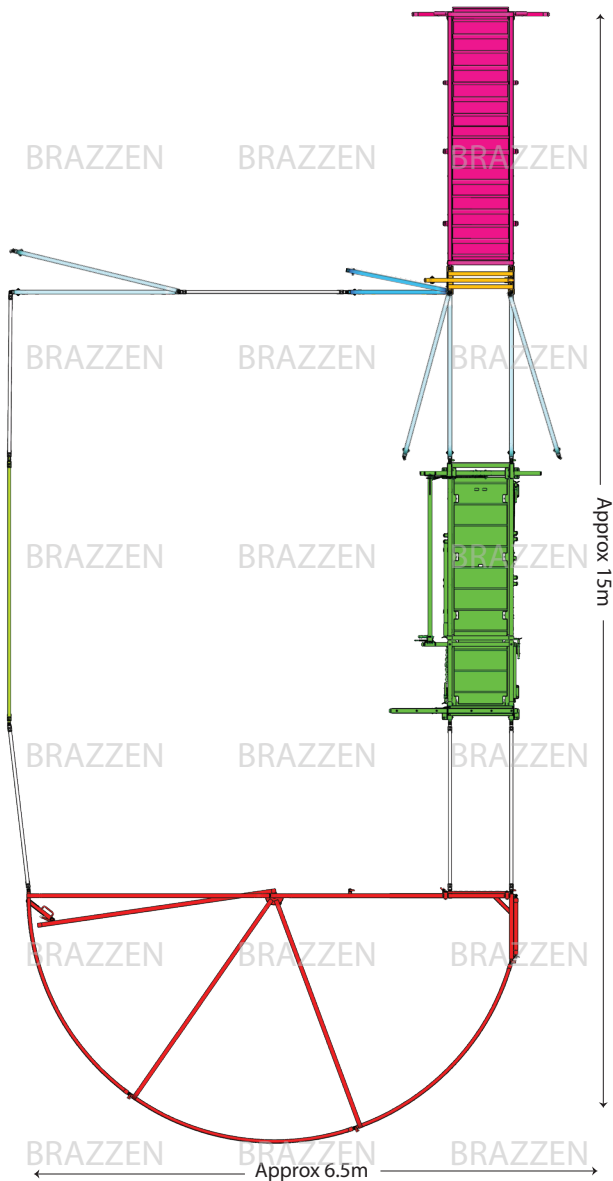

BRAZZEN

RURAL PRODUCTS

*Available in Offside Setup

Yard Plan for 20-30 Force

KIT INCLUDES	
Loading Ramp	1
Cattle Crush	1
Force Yard	1
Sliding Gate	1
Standard Gate	3
Access Gate	1
Standard Panel	5
Cattle Panel 3.35	1