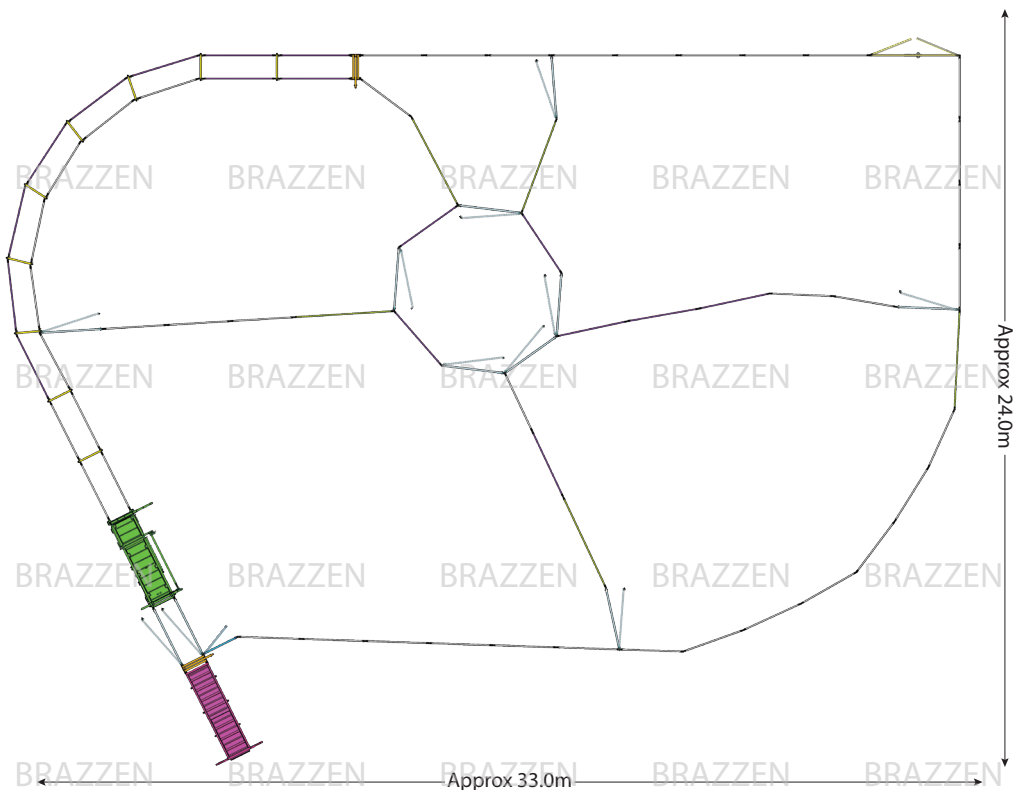

BRAZZEN

RURAL PRODUCTS

*Available in Offside Setup

Yard Plan for 150+ Curved Race

KIT INCLUDES

Loading Ramp	■ 1
Cattle Crush	■ 1
Sliding Gate	■ 2
Standard Gate 2.1	■ 11
Double Gate 3.0	■ 1
Access Gate	■ 1
Standard Panel 2.1	■ 51
Standard Panel 2.4	■ 14
Standard Panel 3.35	■ 1
Race Bow	■ 9