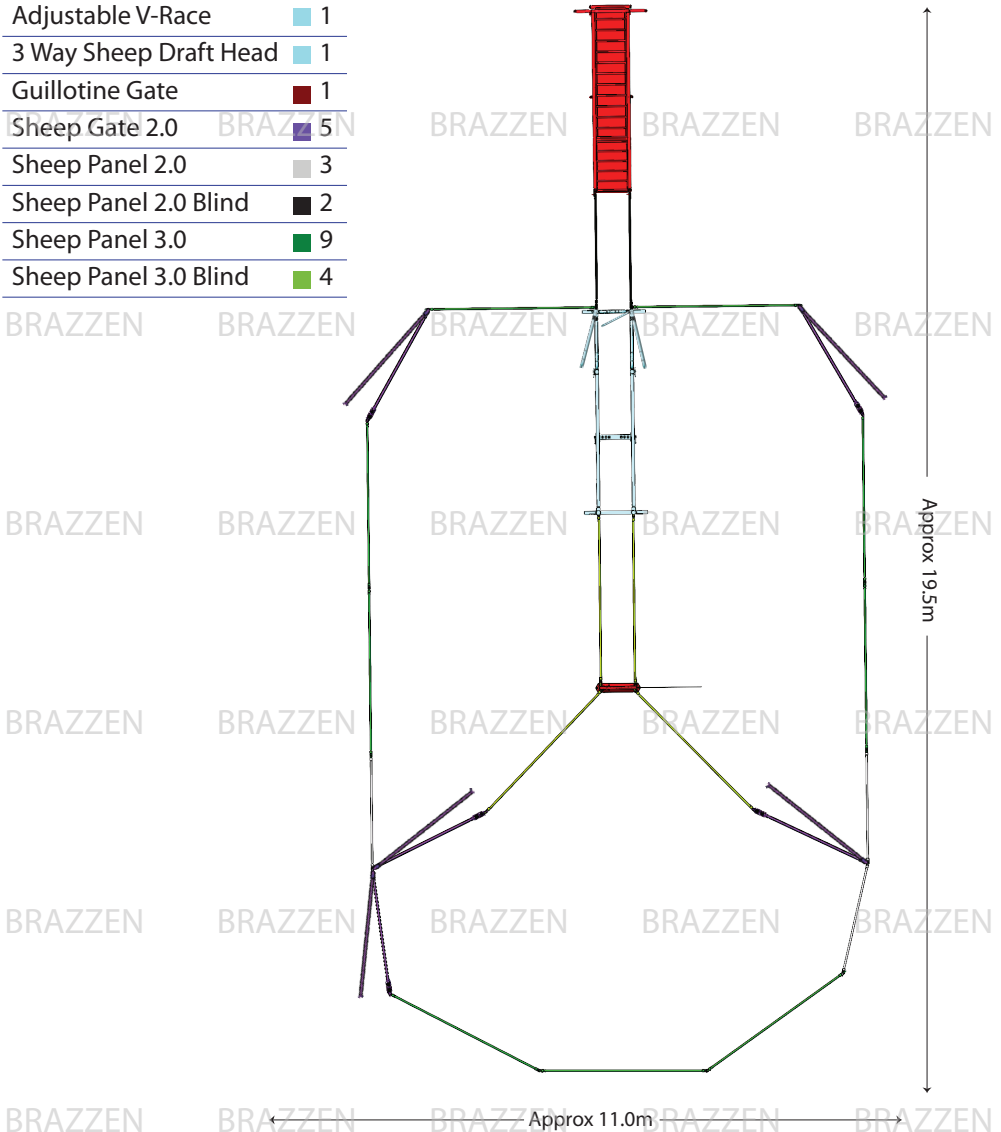

Yard Plan for 200+ Sheep

BRAZZEN KIT INCLUDES:

Loading Ramp	■	1
Adjustable V-Race	■	1
3 Way Sheep Draft Head	■	1
Guillotine Gate	■	1
Sheep Gate 2.0	■	5
Sheep Panel 2.0	■	3
Sheep Panel 2.0 Blind	■	2
Sheep Panel 3.0	■	9
Sheep Panel 3.0 Blind	■	4