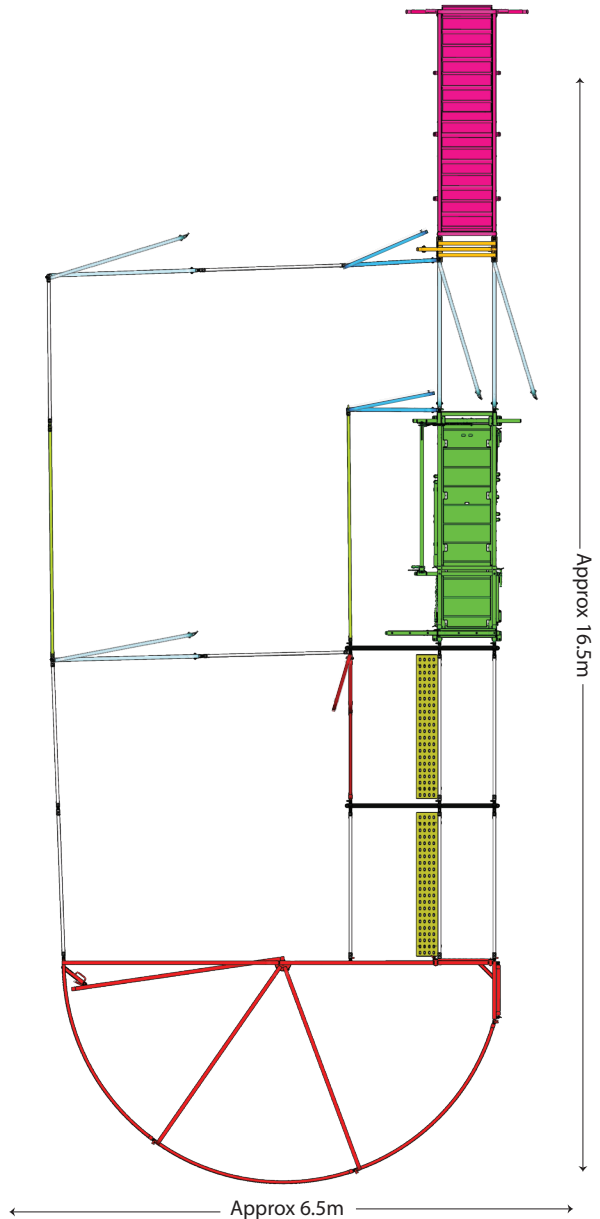

Yard Plan for 30-40 Force

KIT INCLUDES:

Loading Ramp	■	1
Cattle Crush	■	1
Force Yard	■	1
Sliding Gate	■	1
Cattle Gate 2.1	■	4
Access Gate	■	2
Cattle Panel 2.1	■	10
Cattle Panel 3.35	■	2
Man Panel Gate	■	1
Double Race Bow	■	2
Race Walkway Mesh	■	2