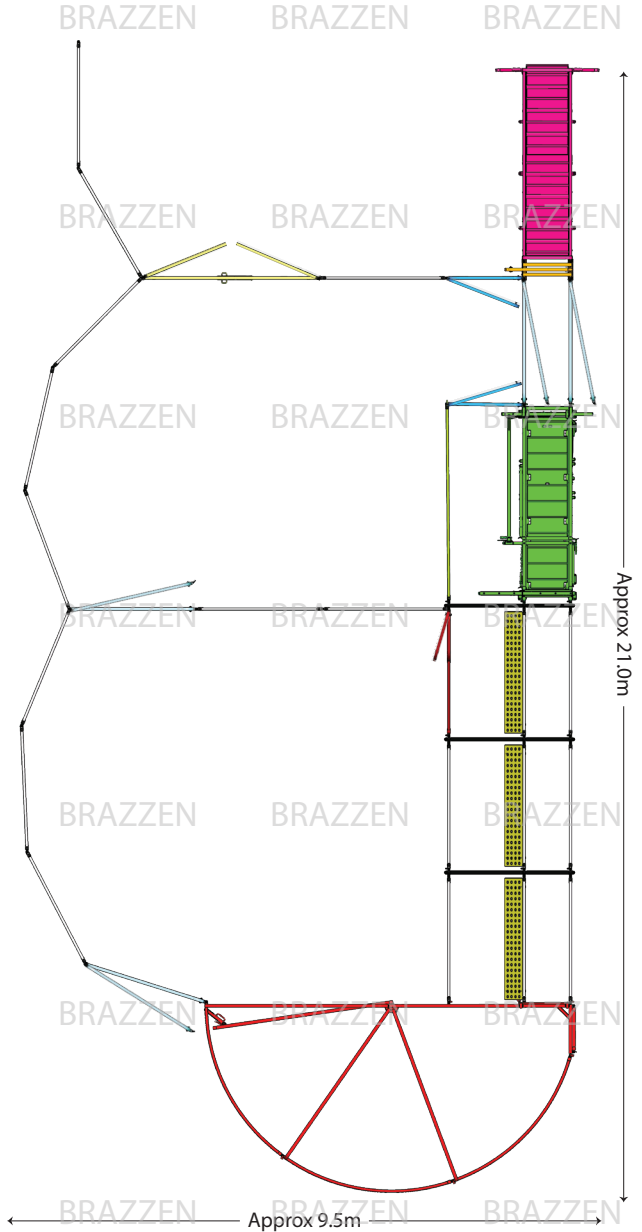

Yard Plan for 70+ Force

KIT INCLUDES

Loading Ramp	■ 1
Cattle Crush	■ 1
Force Yard	■ 1
Sliding Gate	■ 1
Standard Gate 2.1	■ 4
Access Gate	■ 2
Double Gate 3.0	■ 1
Standard Panel 2.1	■ 19
Standard Panel 3.35	■ 1
Man Panel Gate	■ 1
Double Cattle Race Bow	■ 3
Race Walkway Mesh	■ 3