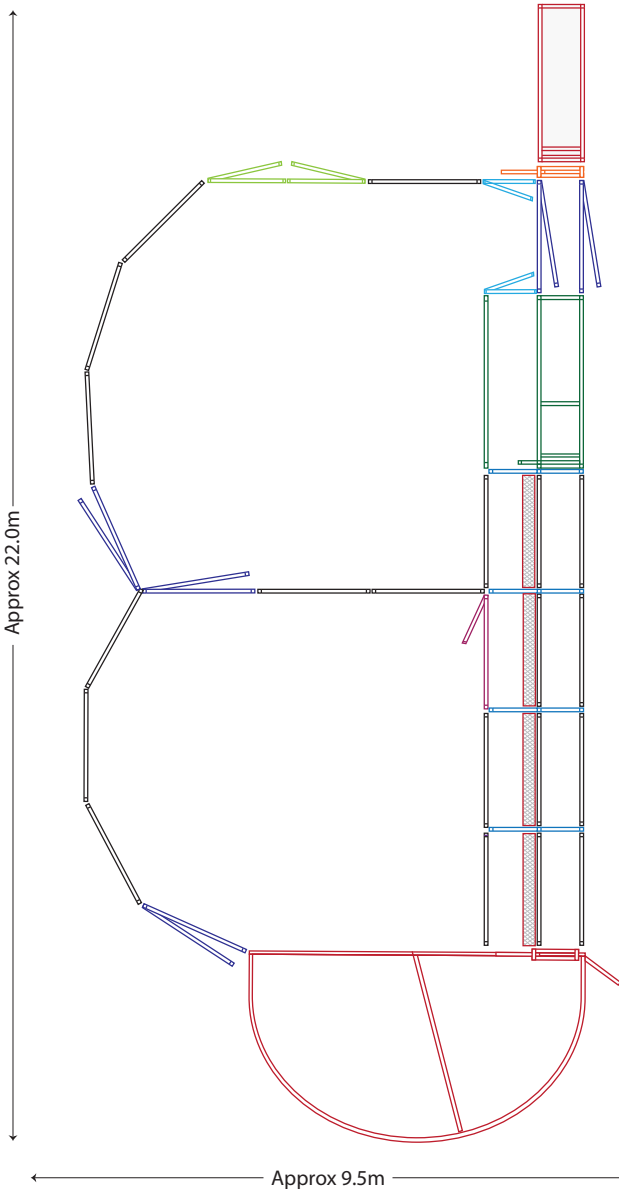

Yard Plan for 60+ Force

KIT INCLUDES

Loading Ramp		1
Cattle Crush		1
Force Yard		1
Sliding Gates		1
Standard Gates 2.1		5
Access Gate 1.25		2
Double Gate 3.0		1
Standard Panels 2.1		20
Standard Panels 3.3		1
Man Panel Gate		1
Race Walkway Bow		4
Race Walkway Mesh		4