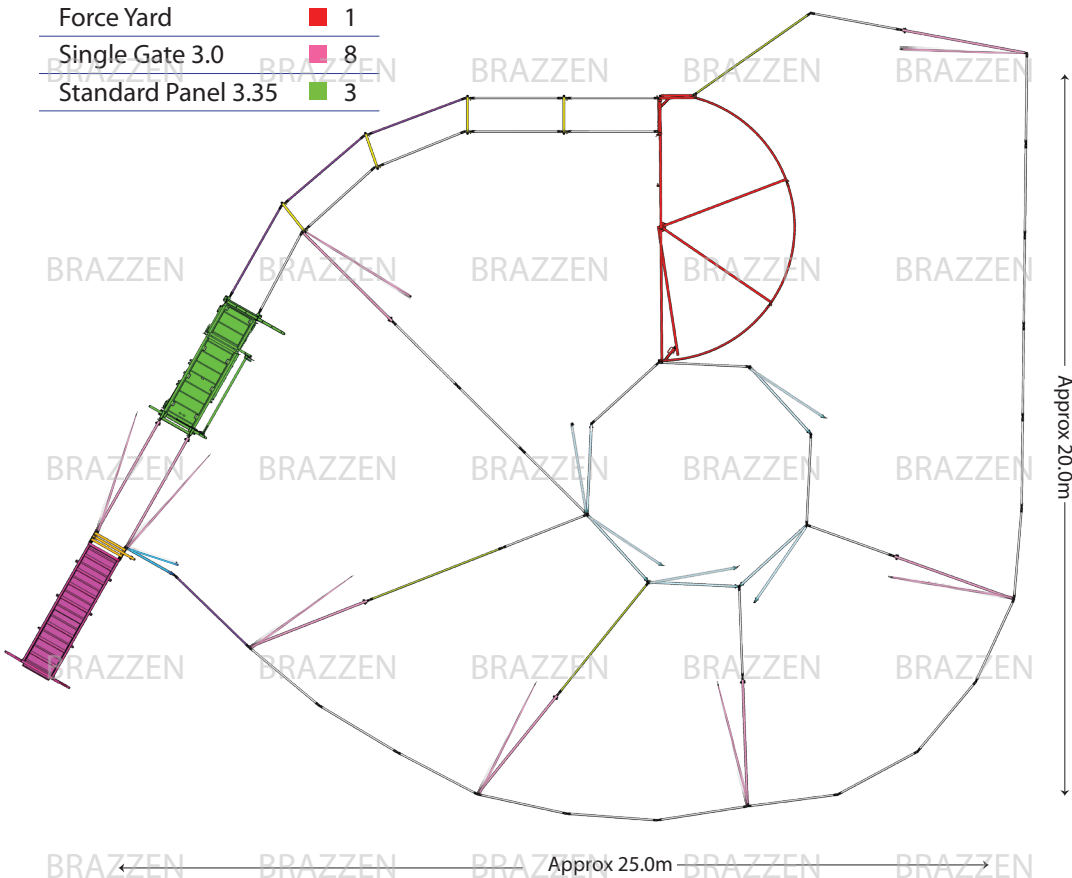

BRAZZEN

RURAL PRODUCTS

*Available in Offside Setup

Yard Plan for 100+ Flow Yard

KIT INCLUDES

Loading Ramp ■ 1

Cattle Crush ■ 1

Sliding Gates ■ 1

Standard Gates 2.1 ■ 5

Access Gate ■ 1

Standard Panels 2.1 ■ 33

Standard Panels 2.4 ■ 4

Race Bow ■ 4

Force Yard ■ 1

Single Gate 3.0 ■ 8

Standard Panel 3.35 ■ 3