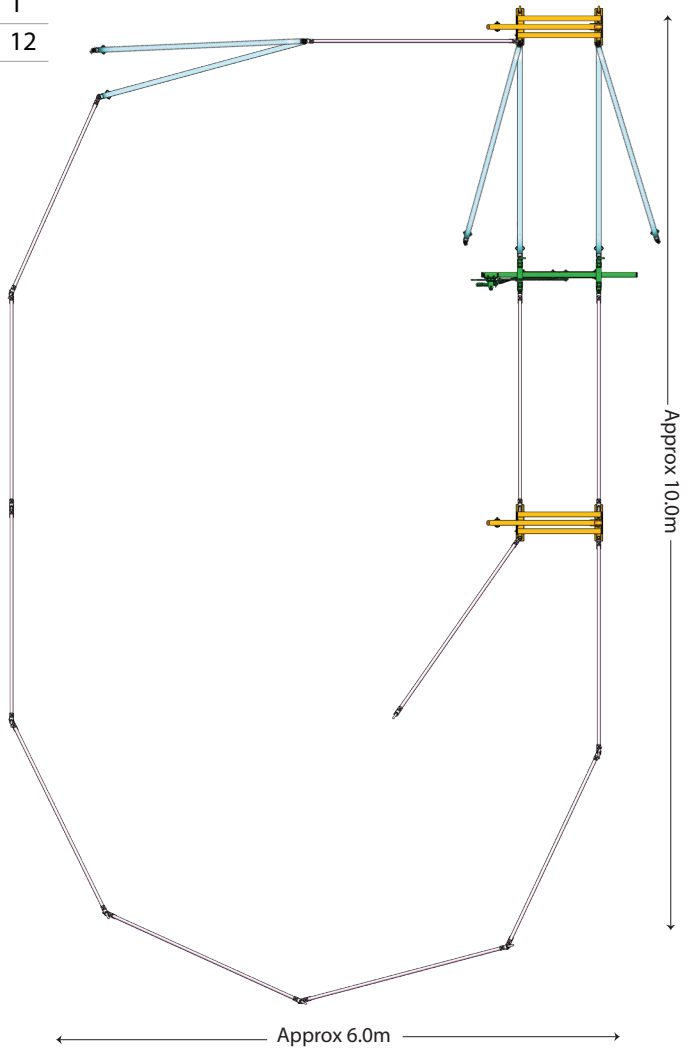

## Yard Plan for 10+

### KIT INCLUDES:

Sliding Gate	■	2
Standard Gate	■	3
Head Bale	■	1
Budget Panel	■	12

**BRAZZEN**  
RURAL PRODUCTS