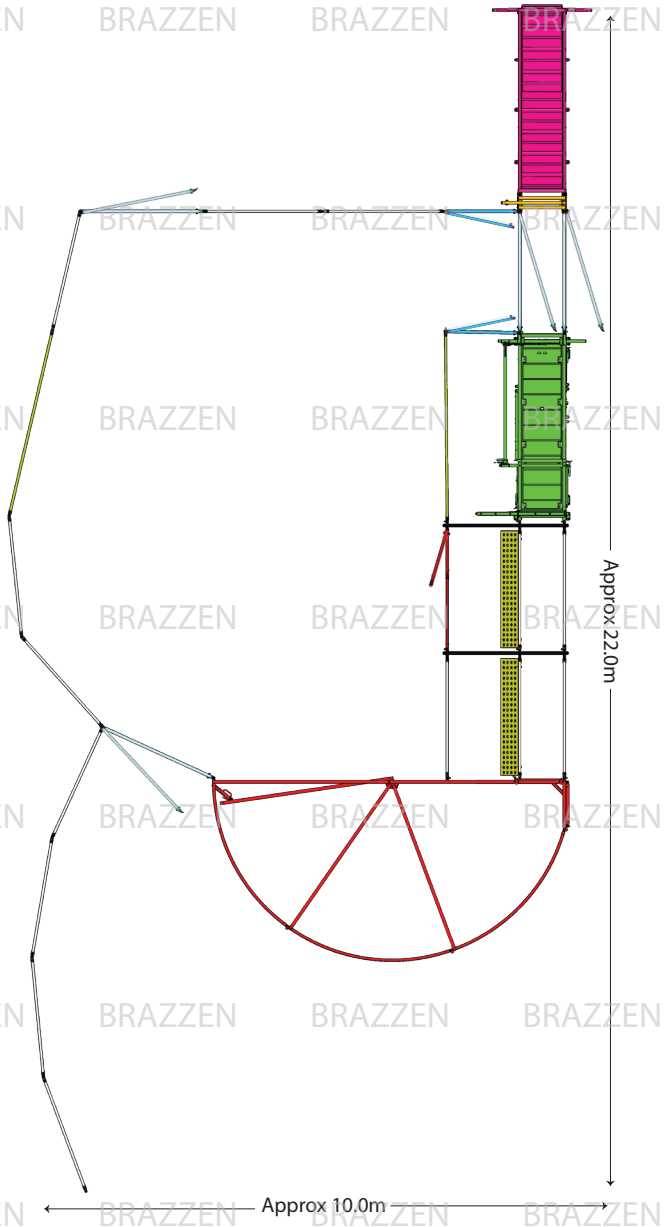

## Yard Plan for 40-50 Force

KIT INCLUDES	
Loading Ramp	1
Cattle Crush	1
Force Yard	1
Sliding Gate	1
Standard Gate	4
Access Gate	2
Standard Panel 2.1	14
Standard Panel 3.35	2
Man Panel Gate	1
Double Race Bow	2
Race Walkway Mesh	2