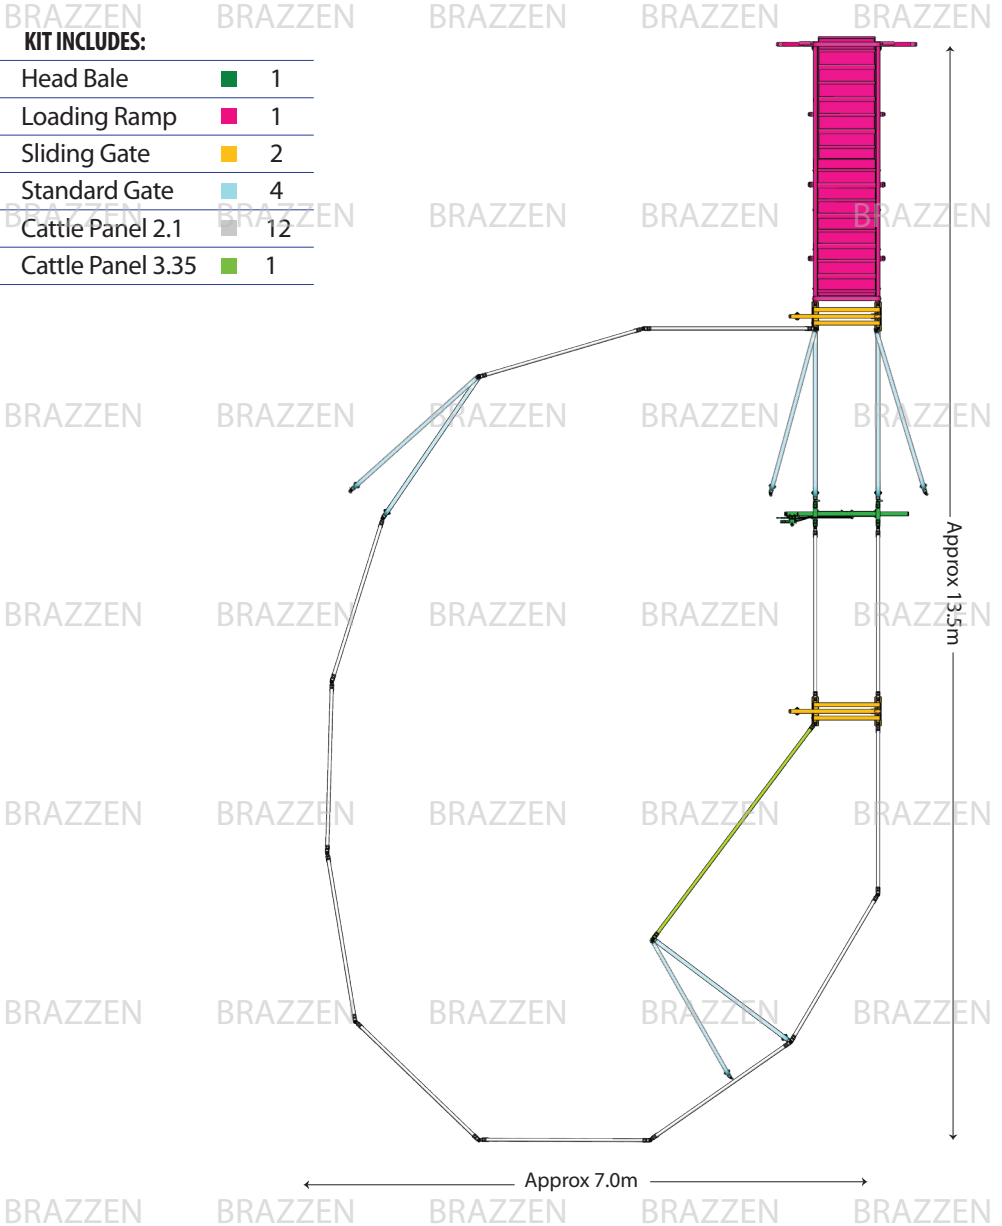

BRAZZEN

RURAL PRODUCTS

*Available in Offside Setup

Yard Plan for 10-15 Small Force

BRAZZEN KIT INCLUDES:

Head Bale	■	1
Loading Ramp	■	1
Sliding Gate	■	2
Standard Gate	■	4
Cattle Panel 2.1	■	12
Cattle Panel 3.35	■	1