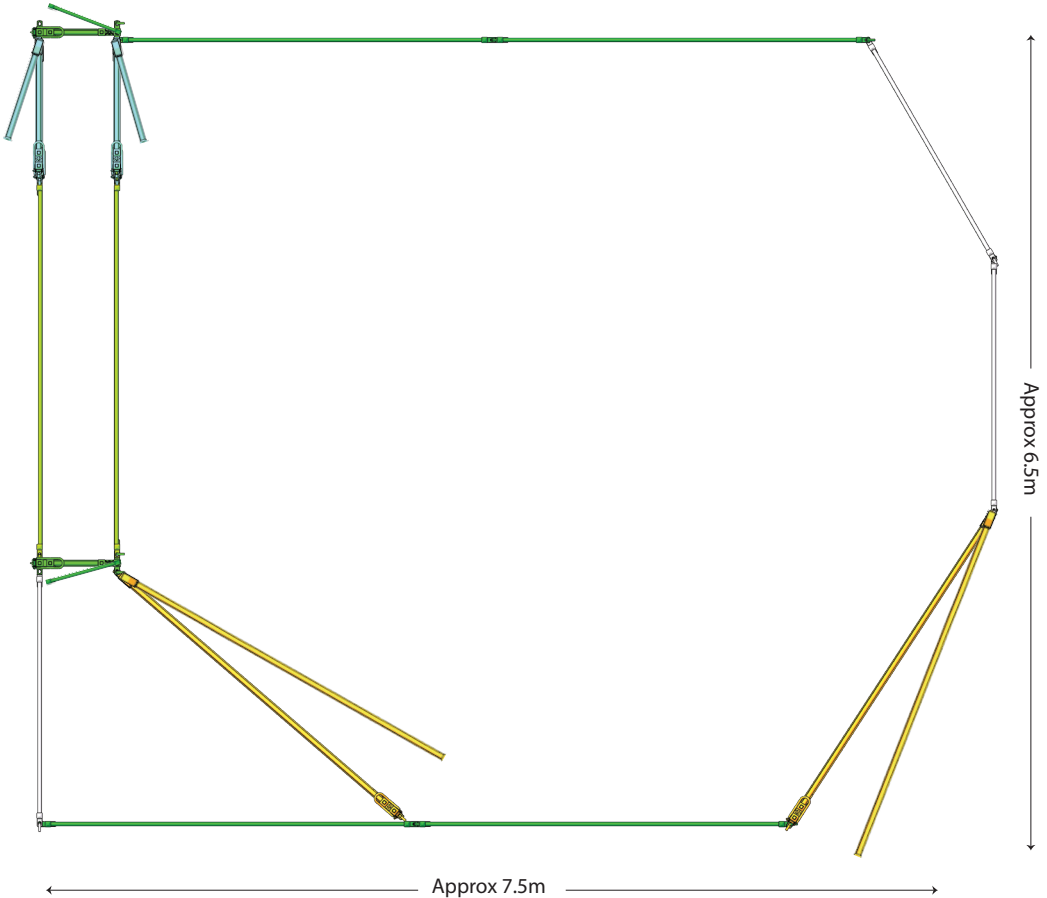

BRAZZEN

RURAL PRODUCTS

*Available in Offside Setup

Yard Plan for 20-30 Sheep

KIT INCLUDES:

Sheep Panel 3.0 Blind ■ 2

Sheep Panel 3.0 ■ 4

Sheep Panel 2.0 ■ 3

Sheep Gate 3.0 ■ 2

Draft Gate ■ 2

Race End Gate ■ 2

BRAZZEN
RURAL PRODUCTS